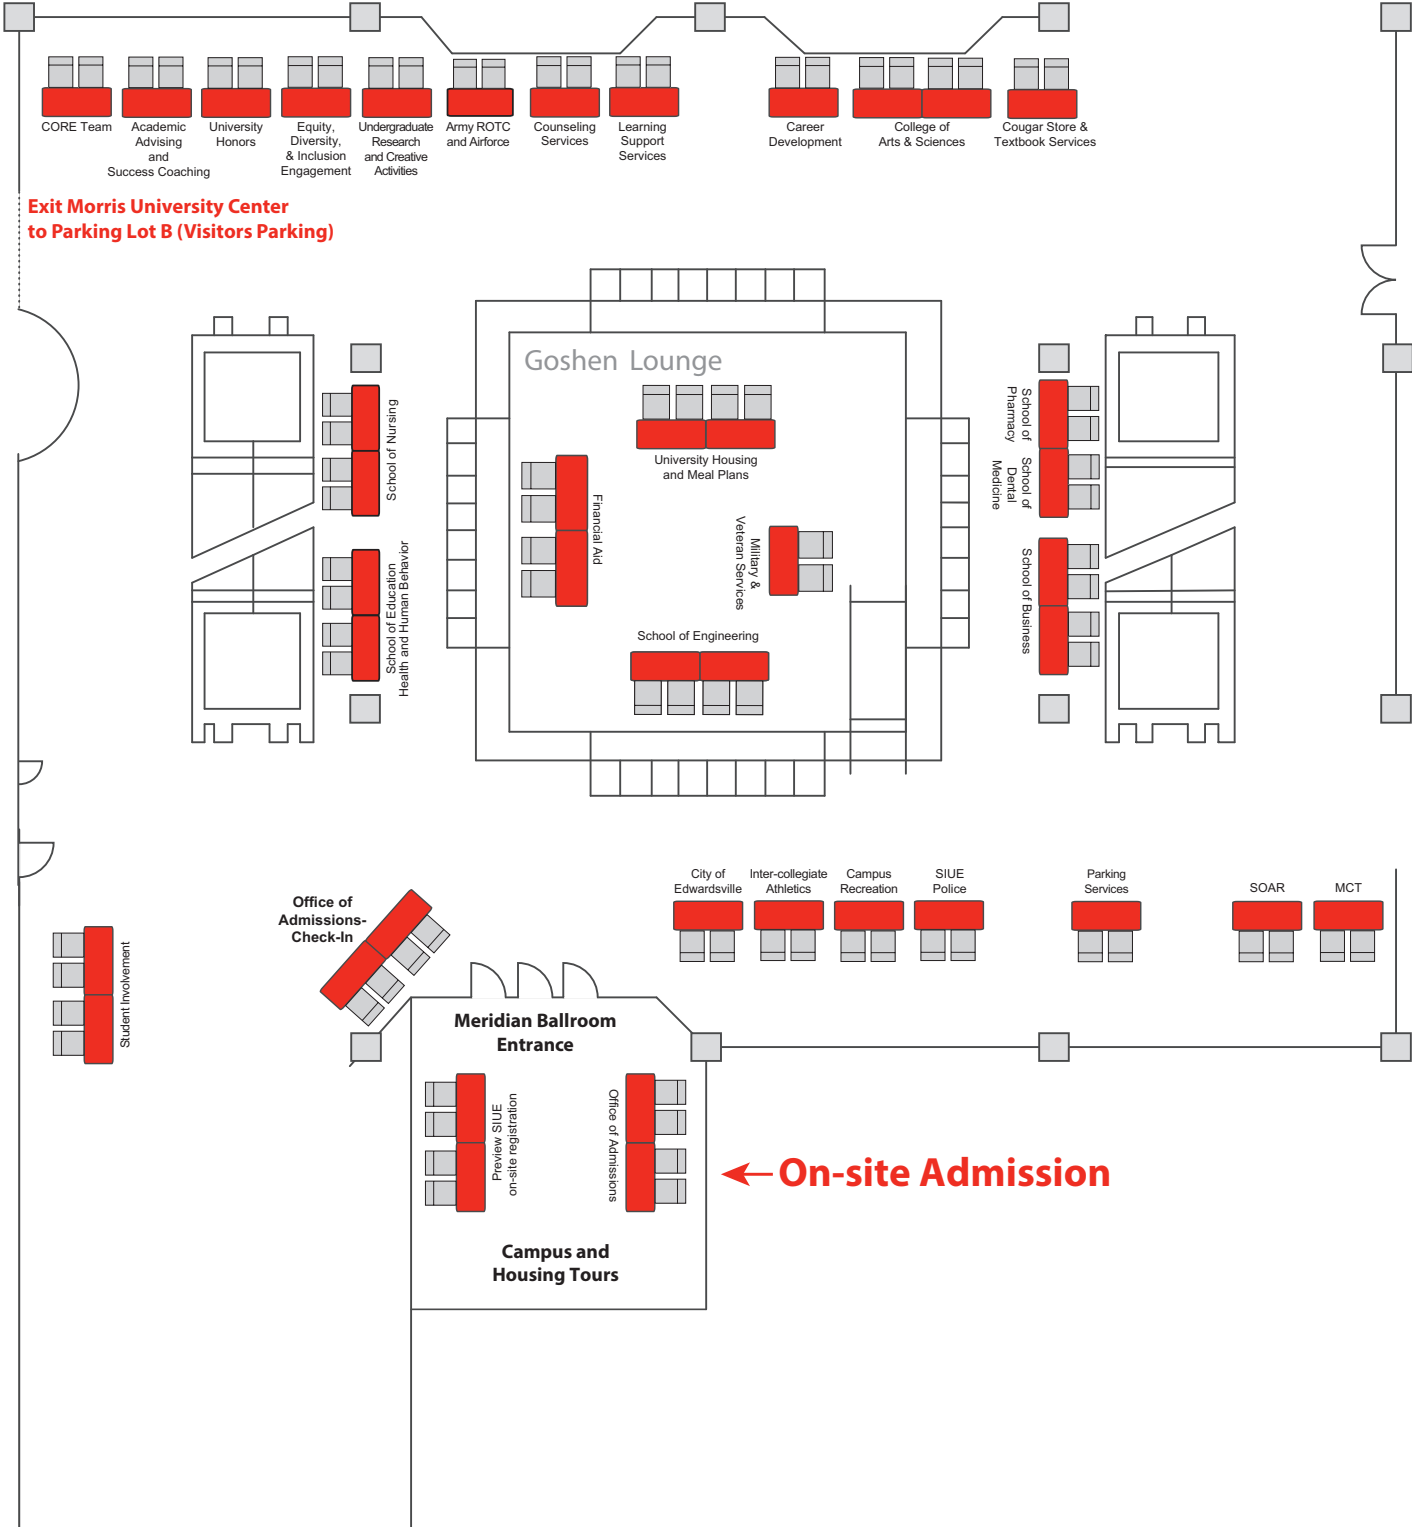

Preview SIUE

9 a.m.-1 p.m.

Check-in, Goshen Lounge

Students will be checked in throughout the day in smaller groups. Students may attend the resource fair for one hour and then participate in campus, housing and departmental tours offered throughout the day. Admission counselors and staff members will be available to answer questions.

Daily campus tours are available Monday-Friday and select Saturdays throughout the year. Check out all visit opportunities at siue.edu/visit.

Morris University Center Main Level Exhibits

**Exit Morris University Center
to Parking Lot B (Visitors Parking)**