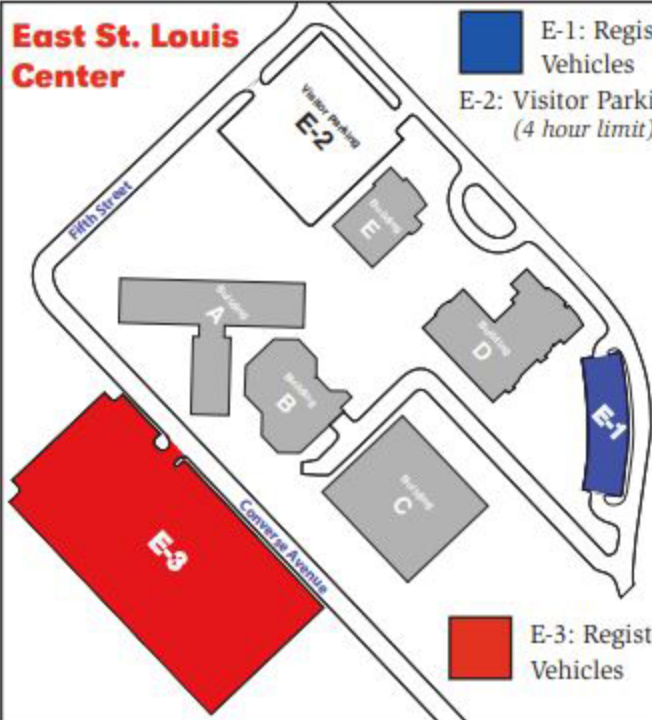

East St. Louis Center

 E-1: Registered Vehicles

E-2: Visitor Parking
(4 hour limit)

 E-3: Registered Vehicles