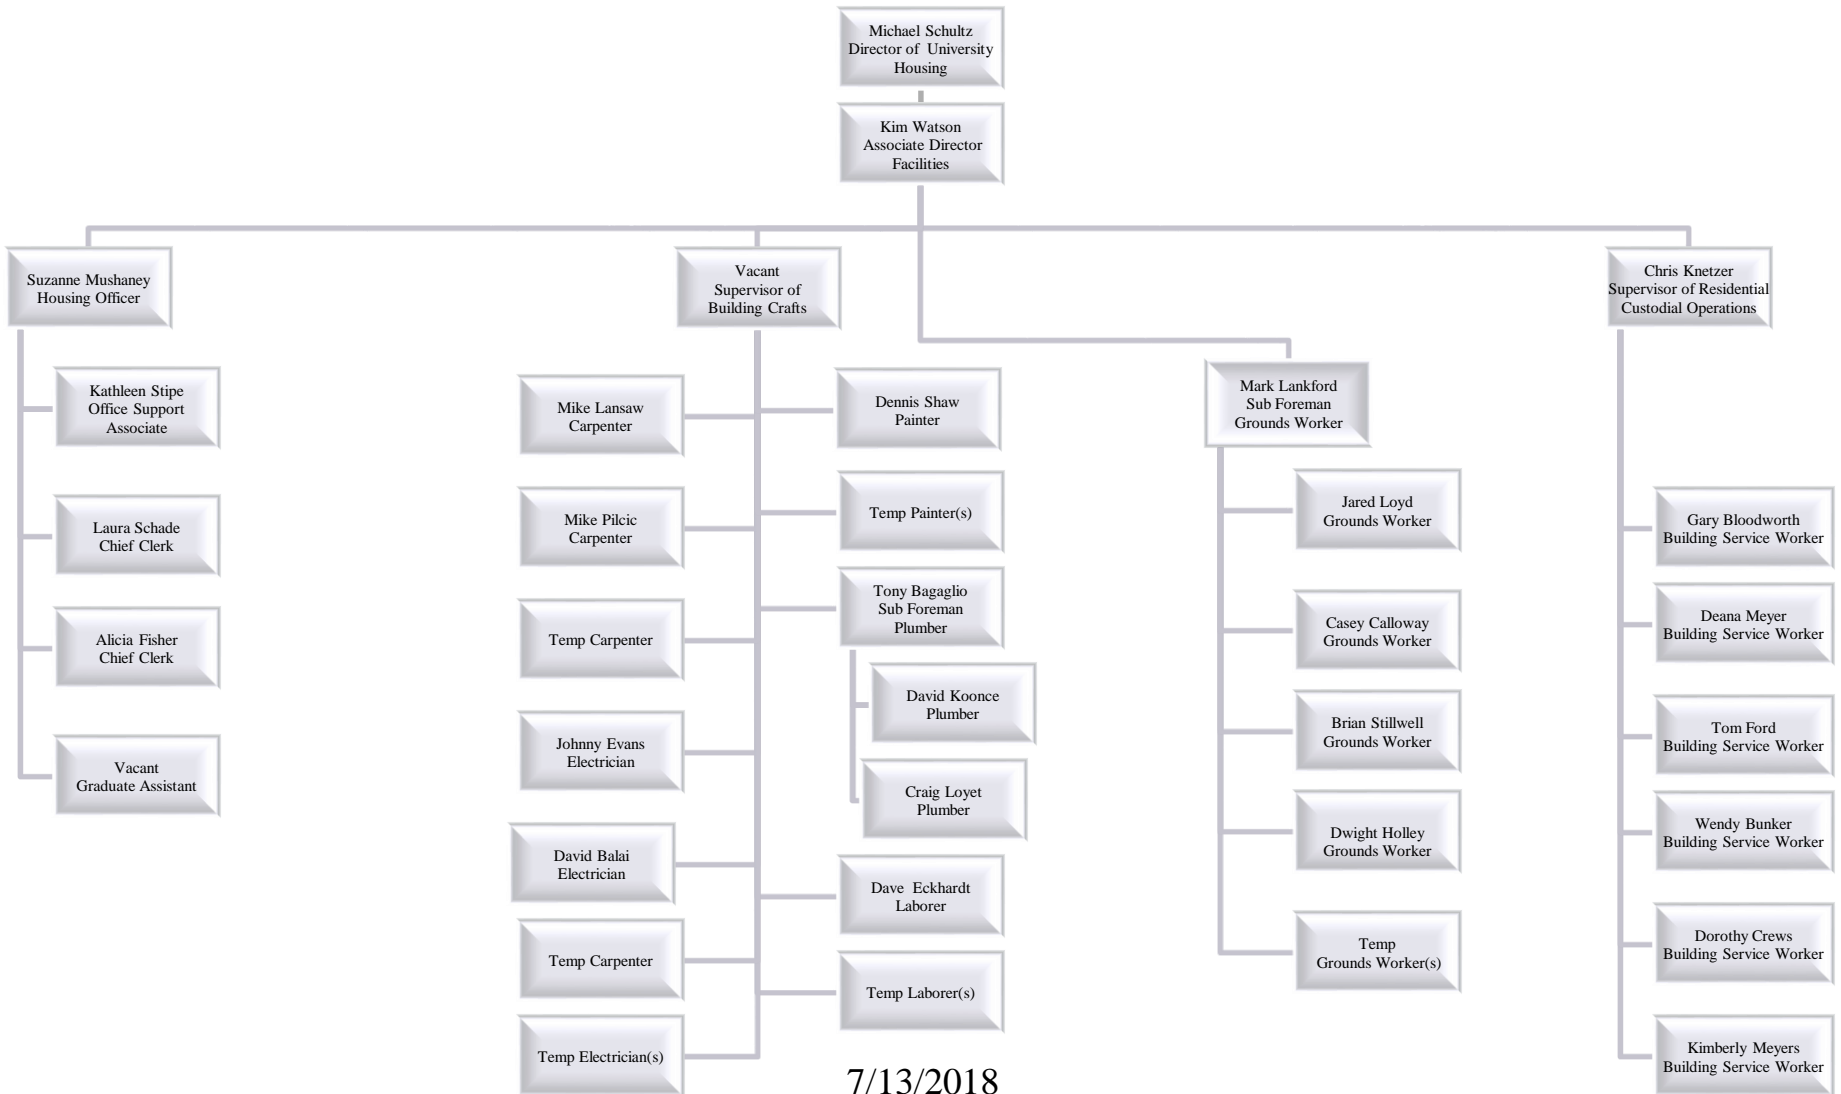

SOUTHERN ILLINOIS UNIVERSITY
EDWARDSVILLE
UNIVERSITY HOUSING

2018 - 2019

7/13/2018