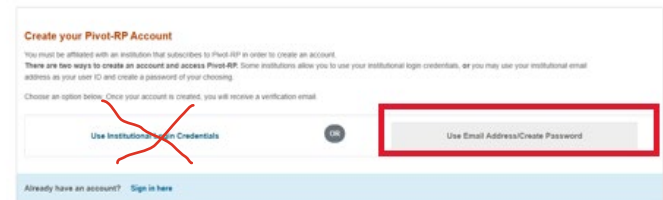

Finding Funding Opportunities with PIVOT-RP

Pivot-RP provides a comprehensive database of funding opportunities and an expertise database to help you identify potential collaborators across the system and at institutions worldwide.

ACCESS URL: <https://pivot.proquest.com>

- Click on Create Account
- Then select “Use Email Address/Create Password”
  - Enter your SIUE email address

FEATURES TO EXPLORE:

- Claim your Profile
- Setting up Automated Funding Alerts
- Curated List
- Search for Funding
- Search for Research Profile
- Homepage - manage active or tracked funding opportunities, saved searches, shared opportunities, and start searching for funding or scholars

RESOURCES:

[Quick Reference Guide](#)

Questions email:

siueresearch@siue.edu