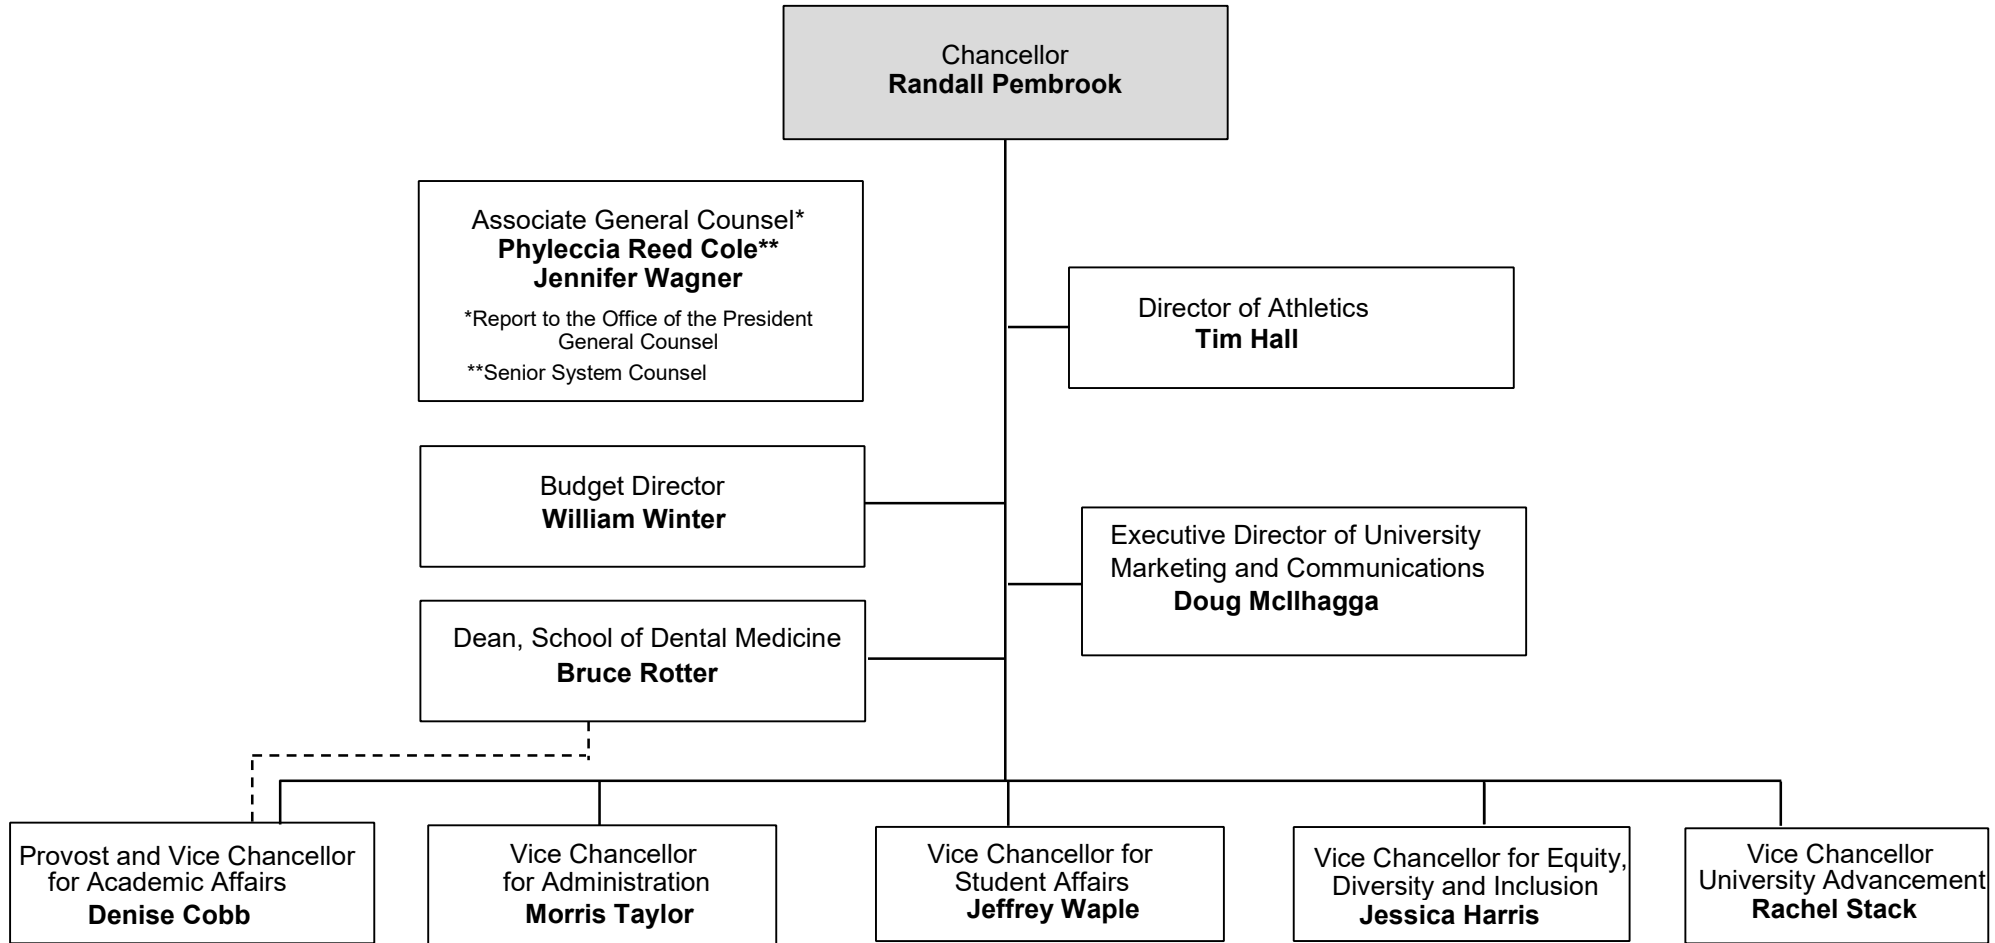

Southern Illinois University Edwardsville Organizational Chart

Provost and Vice Chancellor for
Academic Affairs
Denise Cobb

Associate Provost
Elza Ibroscheva

Assistant Provost
Vacant

Associate Vice Chancellor for
Enrollment Management
Scott Belobrajdic

Assistant to the Provost for
Human Resources
Lydia Jackson

Director of Business Affairs
James Schram

Associate Vice Chancellor for
Information Technology and Chief
Information Officer
Steven Huffstutler

Directors
National Corn-to-Ethanol Research Center
John Caupert
Center for STEM Education, Research, and Outreach
Sharon Locke

Deans
College of Arts and Sciences
Kevin Leonard
School of Business
Timothy Schoenecker
School of Education, Health and Human Behavior
Robin Hughes
School of Engineering
Cem Karacal
School of Nursing
Mark Luer (interim)
School of Pharmacy
Mark Luer
Graduate School
Jerry Weinberg
Library and Information Services
Lis Pankl

Dean of Students
Kara Shustrin

Counseling Services
Jessica Ulrich (interim)

Unit Directors
Campus Recreation **Keith Becherer**
Morris University Center
(The Alestle, Cougar Store,
Textbook Service, and Kimmel
Student Involvement Center)
Student Success Center
Kelly Jo Hendricks
University Housing
Mallory Sidarous
Dining Services
Dennis Wobbe
New Student Transitions
Coordinator
Kelly Moroney