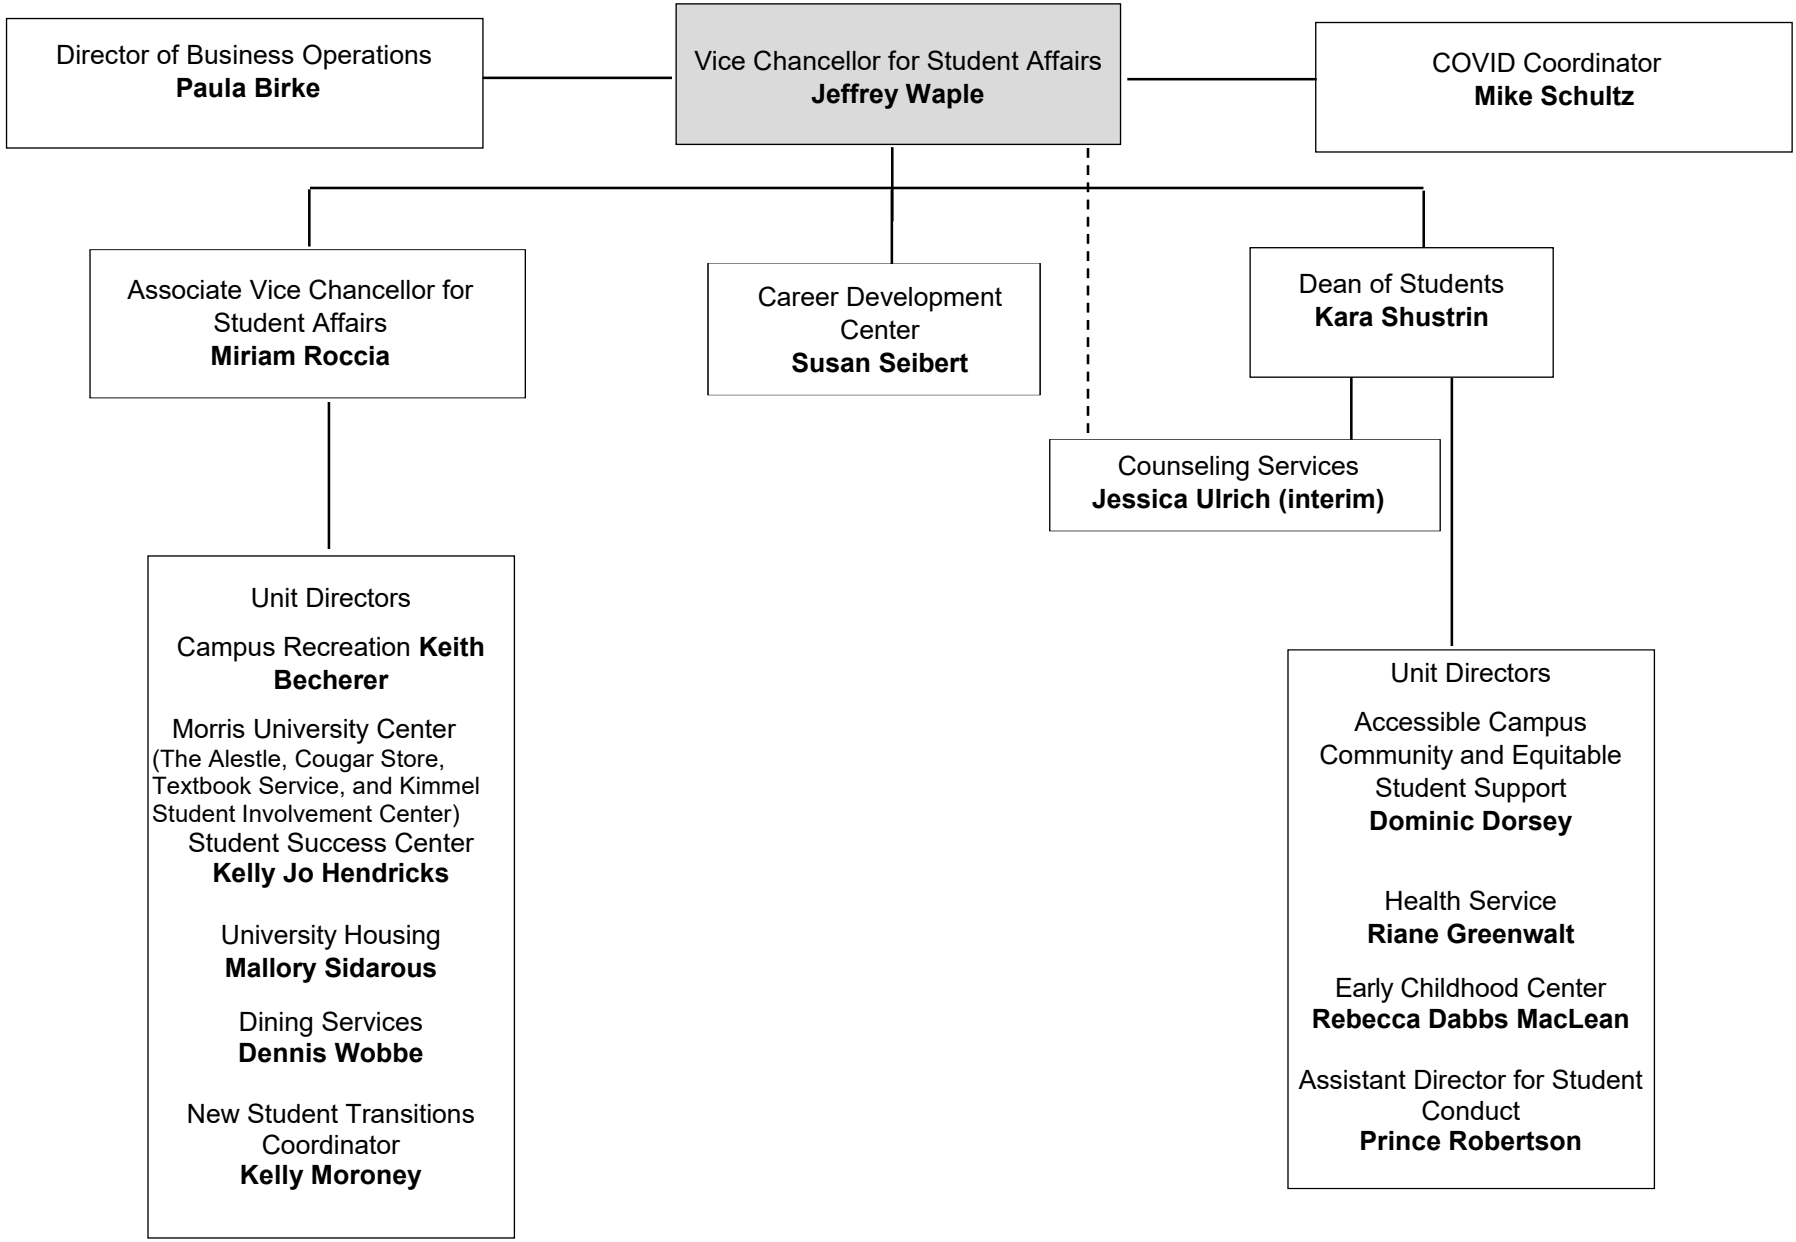

Southern Illinois University Edwardsville Organizational Chart

Provost and Vice Chancellor for
Academic Affairs
Denise Cobb

Associate Provost
Elza Ibroscheva

Assistant Provost
Vacant

Associate Vice Chancellor for
Enrollment Management
Scott Belobrajdic

Directors
National Corn-to-Ethanol Research Center
John Caupert
Center for STEM Education, Research, and Outreach
Sharon Locke

Deans
College of Arts and Sciences
Kevin Leonard
School of Business
Timothy Schoenecker
School of Education, Health and Human Behavior
Robin Hughes
School of Engineering
Cem Karacal
School of Nursing
Mark Luer (interim)
School of Pharmacy
Mark Luer
Graduate School
Jerry Weinberg
Library and Information Services
Lis Pankl

Dean of Students
Kara Shustrin

Counseling Services
Jessica Ulrich (interim)

Unit Directors
Campus Recreation **Keith Becherer**
Morris University Center
(The Alestle, Cougar Store,
Textbook Service, and Kimmel
Student Involvement Center)
Student Success Center
Kelly Jo Hendricks
University Housing
Mallory Sidarous
Dining Services
Dennis Wobbe
New Student Transitions
Coordinator
Kelly Moroney