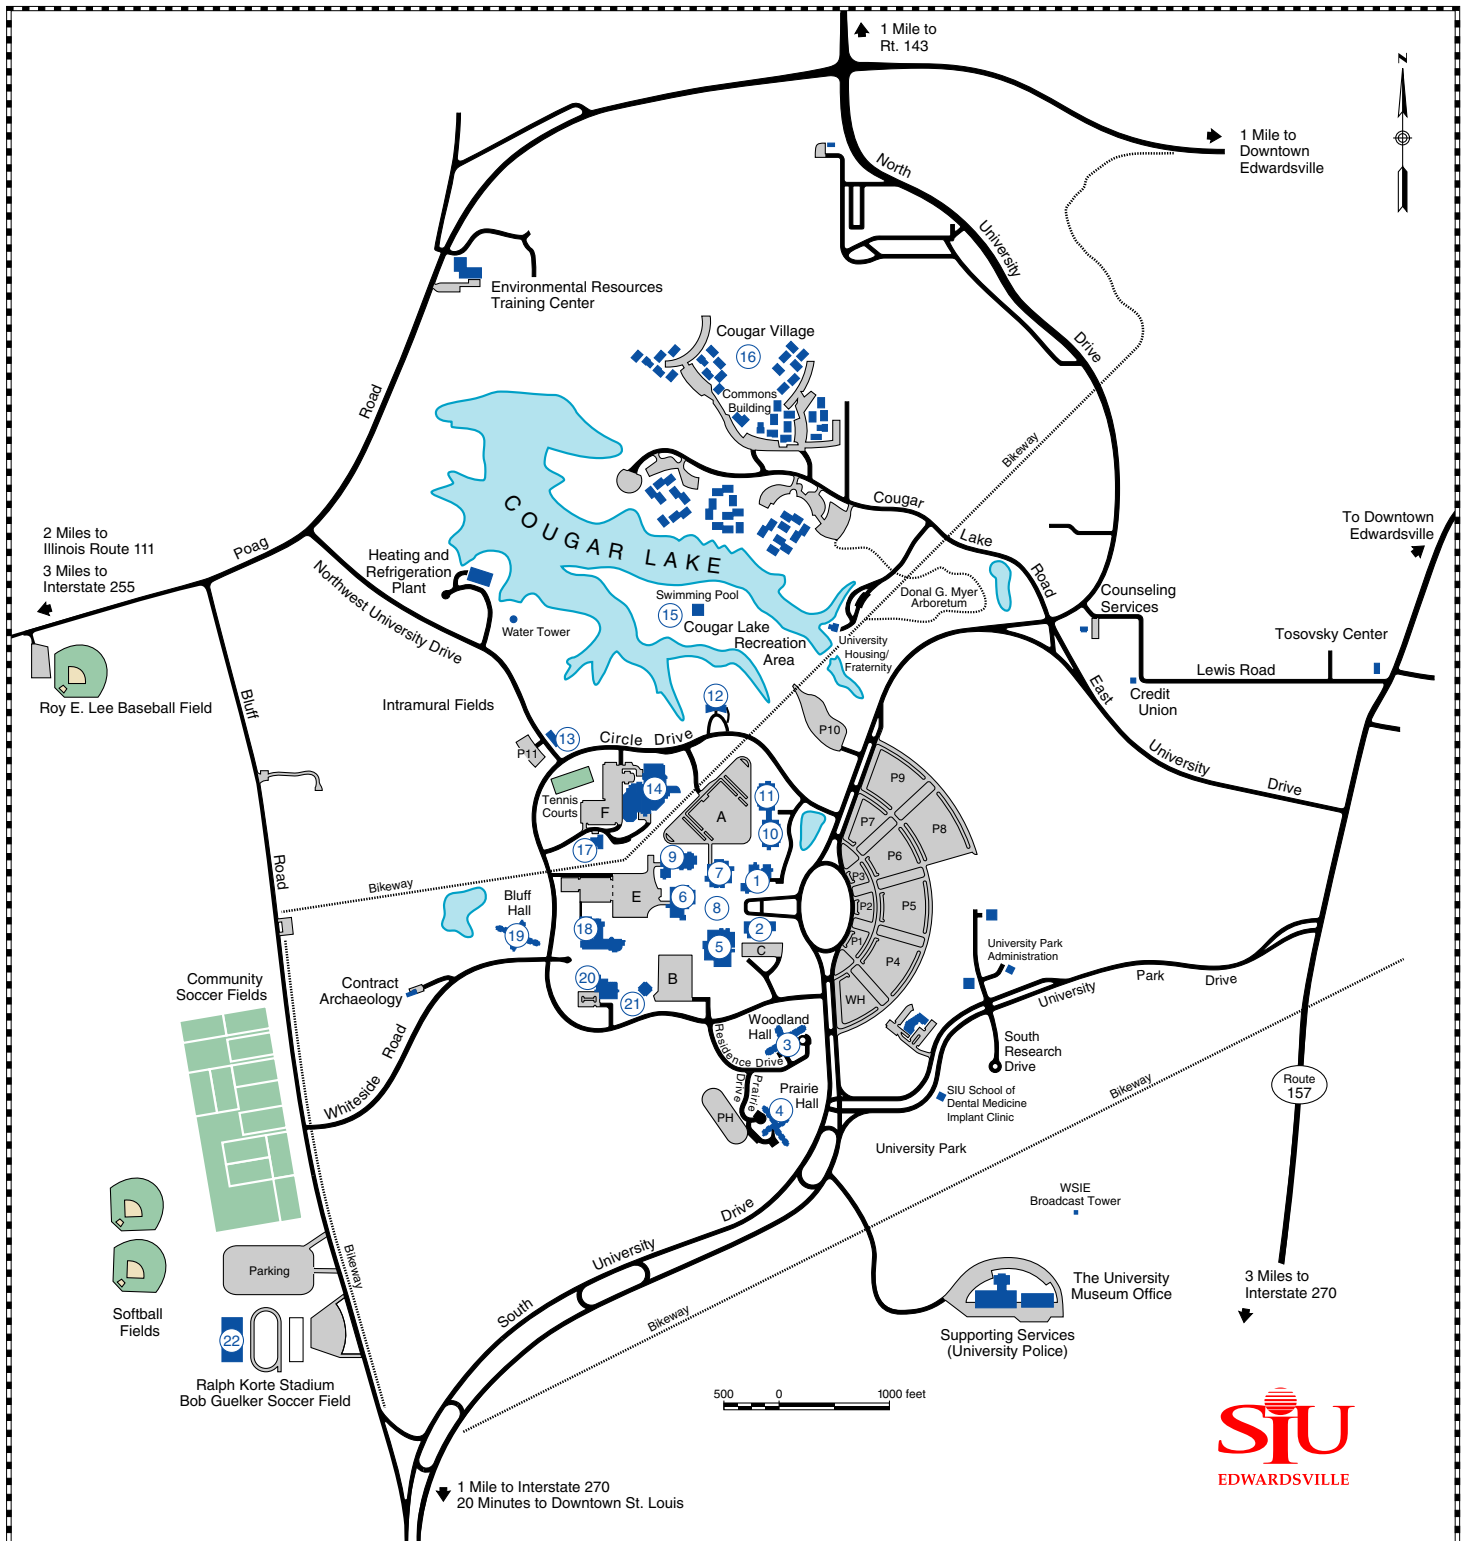

SIUE Campus Map

- | | | |
|---|---|---|
| <ul style="list-style-type: none"> 1. Peck Hall 2. Randleman Hall 3. Woodland Hall 4. Prairie Hall Morris 5. University Center 6. Dunham Hall 7. Lovejoy Library 8. Stratton Quadrangle | <ul style="list-style-type: none"> 9. Science Building 10. Founders Hall 11. Alumni Hall 12. B. Barnard Birger 13. Hall Early Childhood 14. Center Vadalabene 15. Center Cougar Lake 16. Cougar Village | <ul style="list-style-type: none"> 17. Metcalf Theater 18. Engineering Building 19. Bluff Hall 20. Art & Design Building 21. Religious Center 22. Korte Stadium |
|---|---|---|