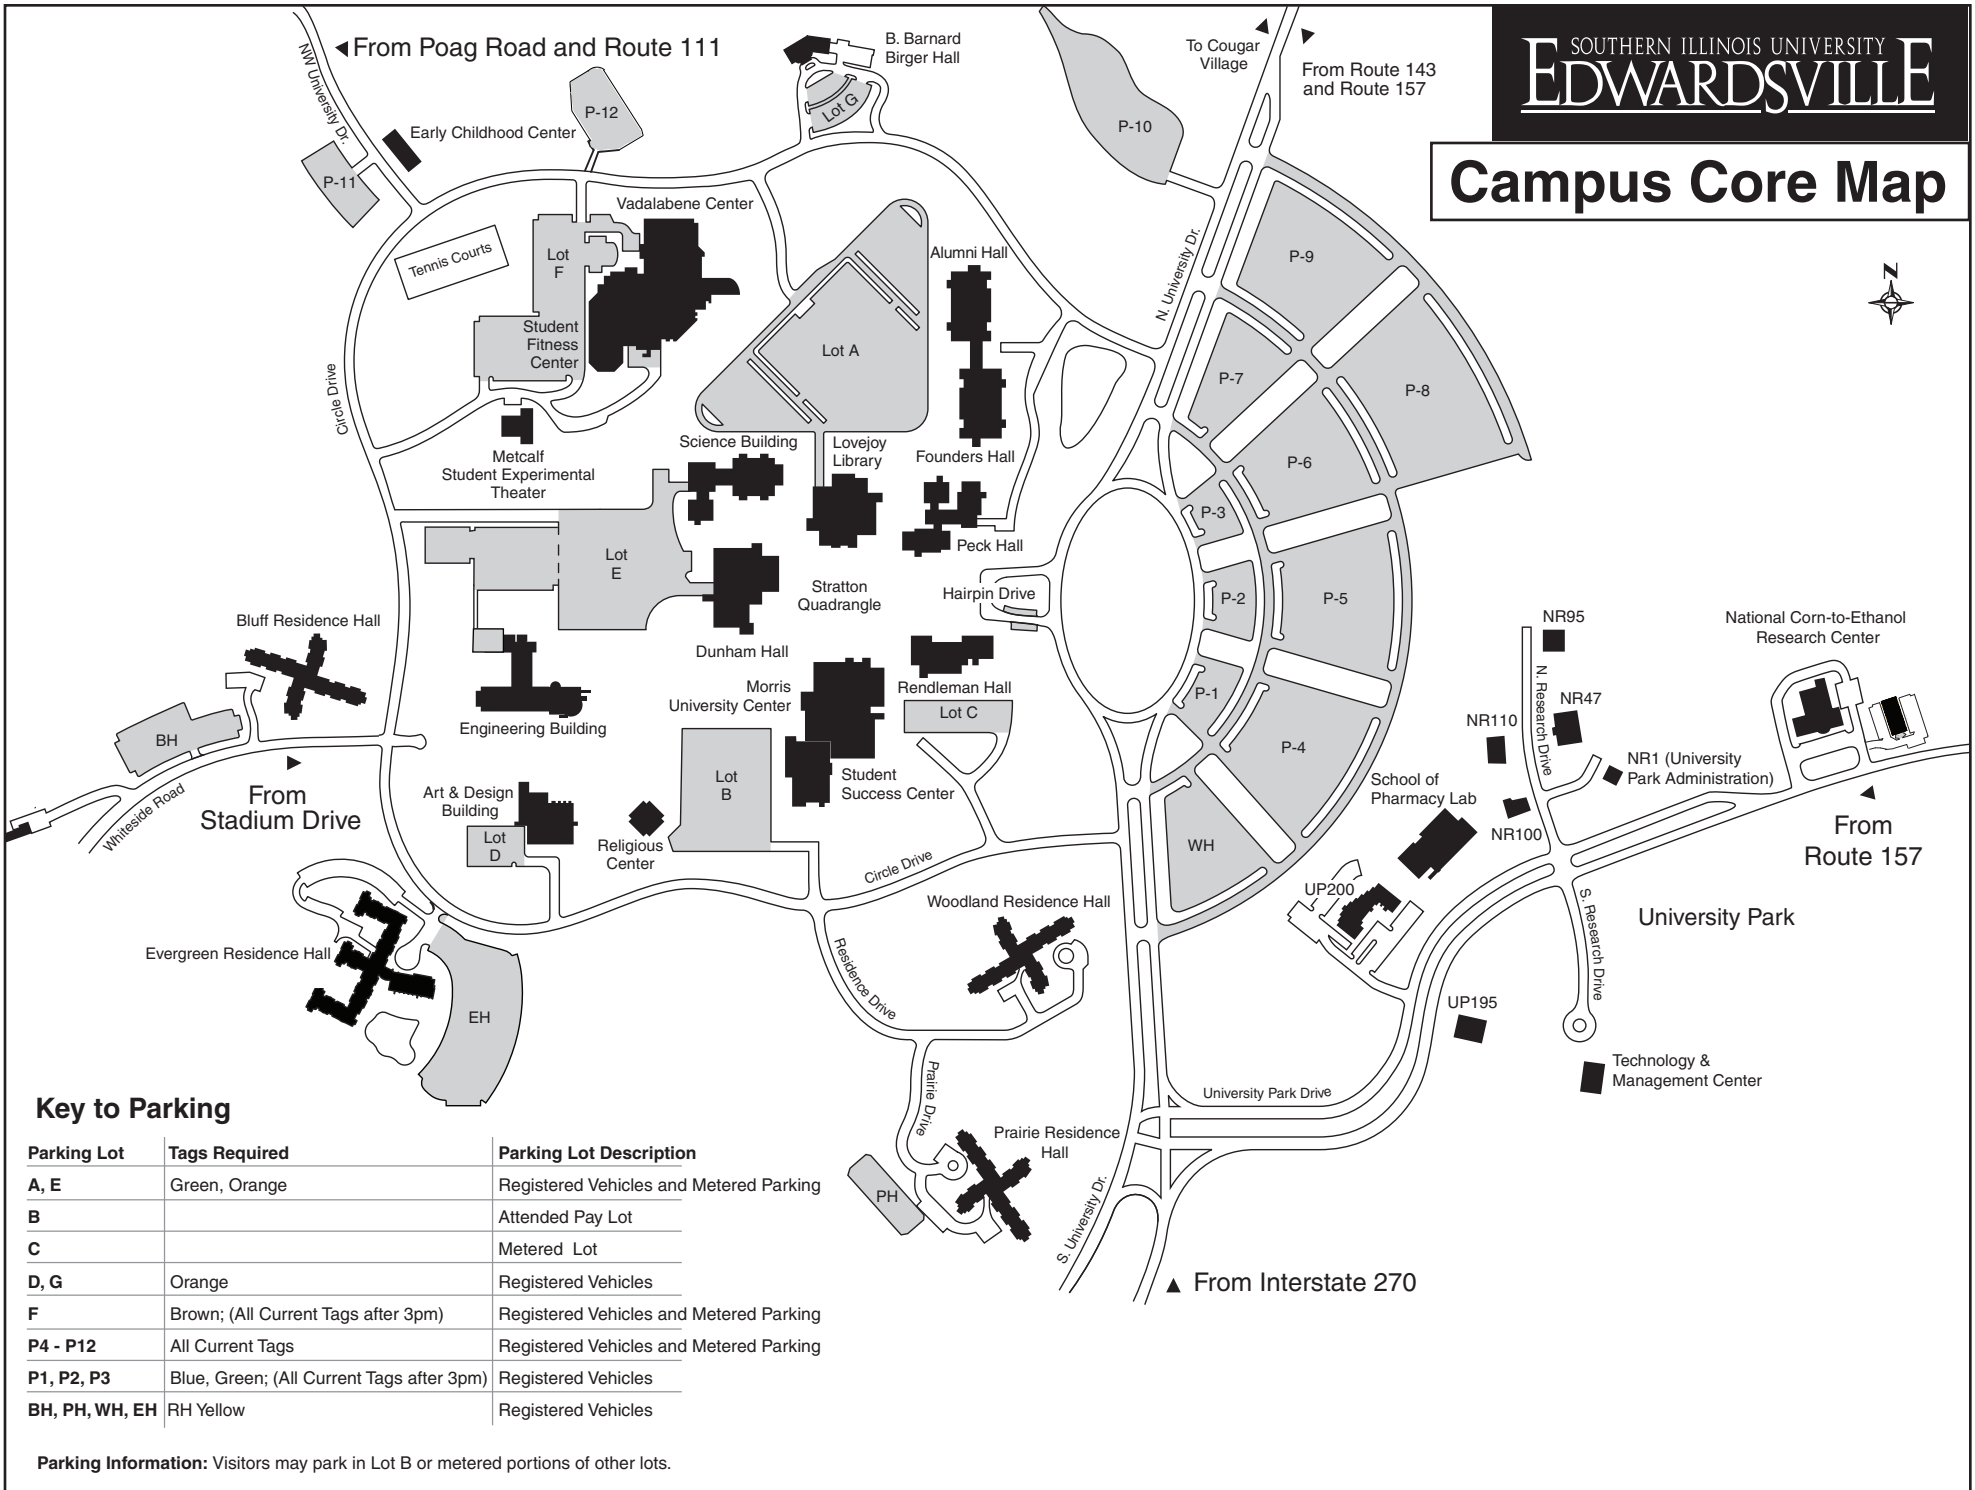

Campus Core Map

Key to Parking

Parking Lot	Tags Required	Parking Lot Description
A, E	Green, Orange	Registered Vehicles and Metered Parking
B		Attended Pay Lot
C		Metered Lot
D, G	Orange	Registered Vehicles
F	Brown; (All Current Tags after 3pm)	Registered Vehicles and Metered Parking
P4 - P12	All Current Tags	Registered Vehicles and Metered Parking
P1, P2, P3	Blue, Green; (All Current Tags after 3pm)	Registered Vehicles
BH, PH, WH, EH	RH Yellow	Registered Vehicles

Parking Information: Visitors may park in Lot B or metered portions of other lots.