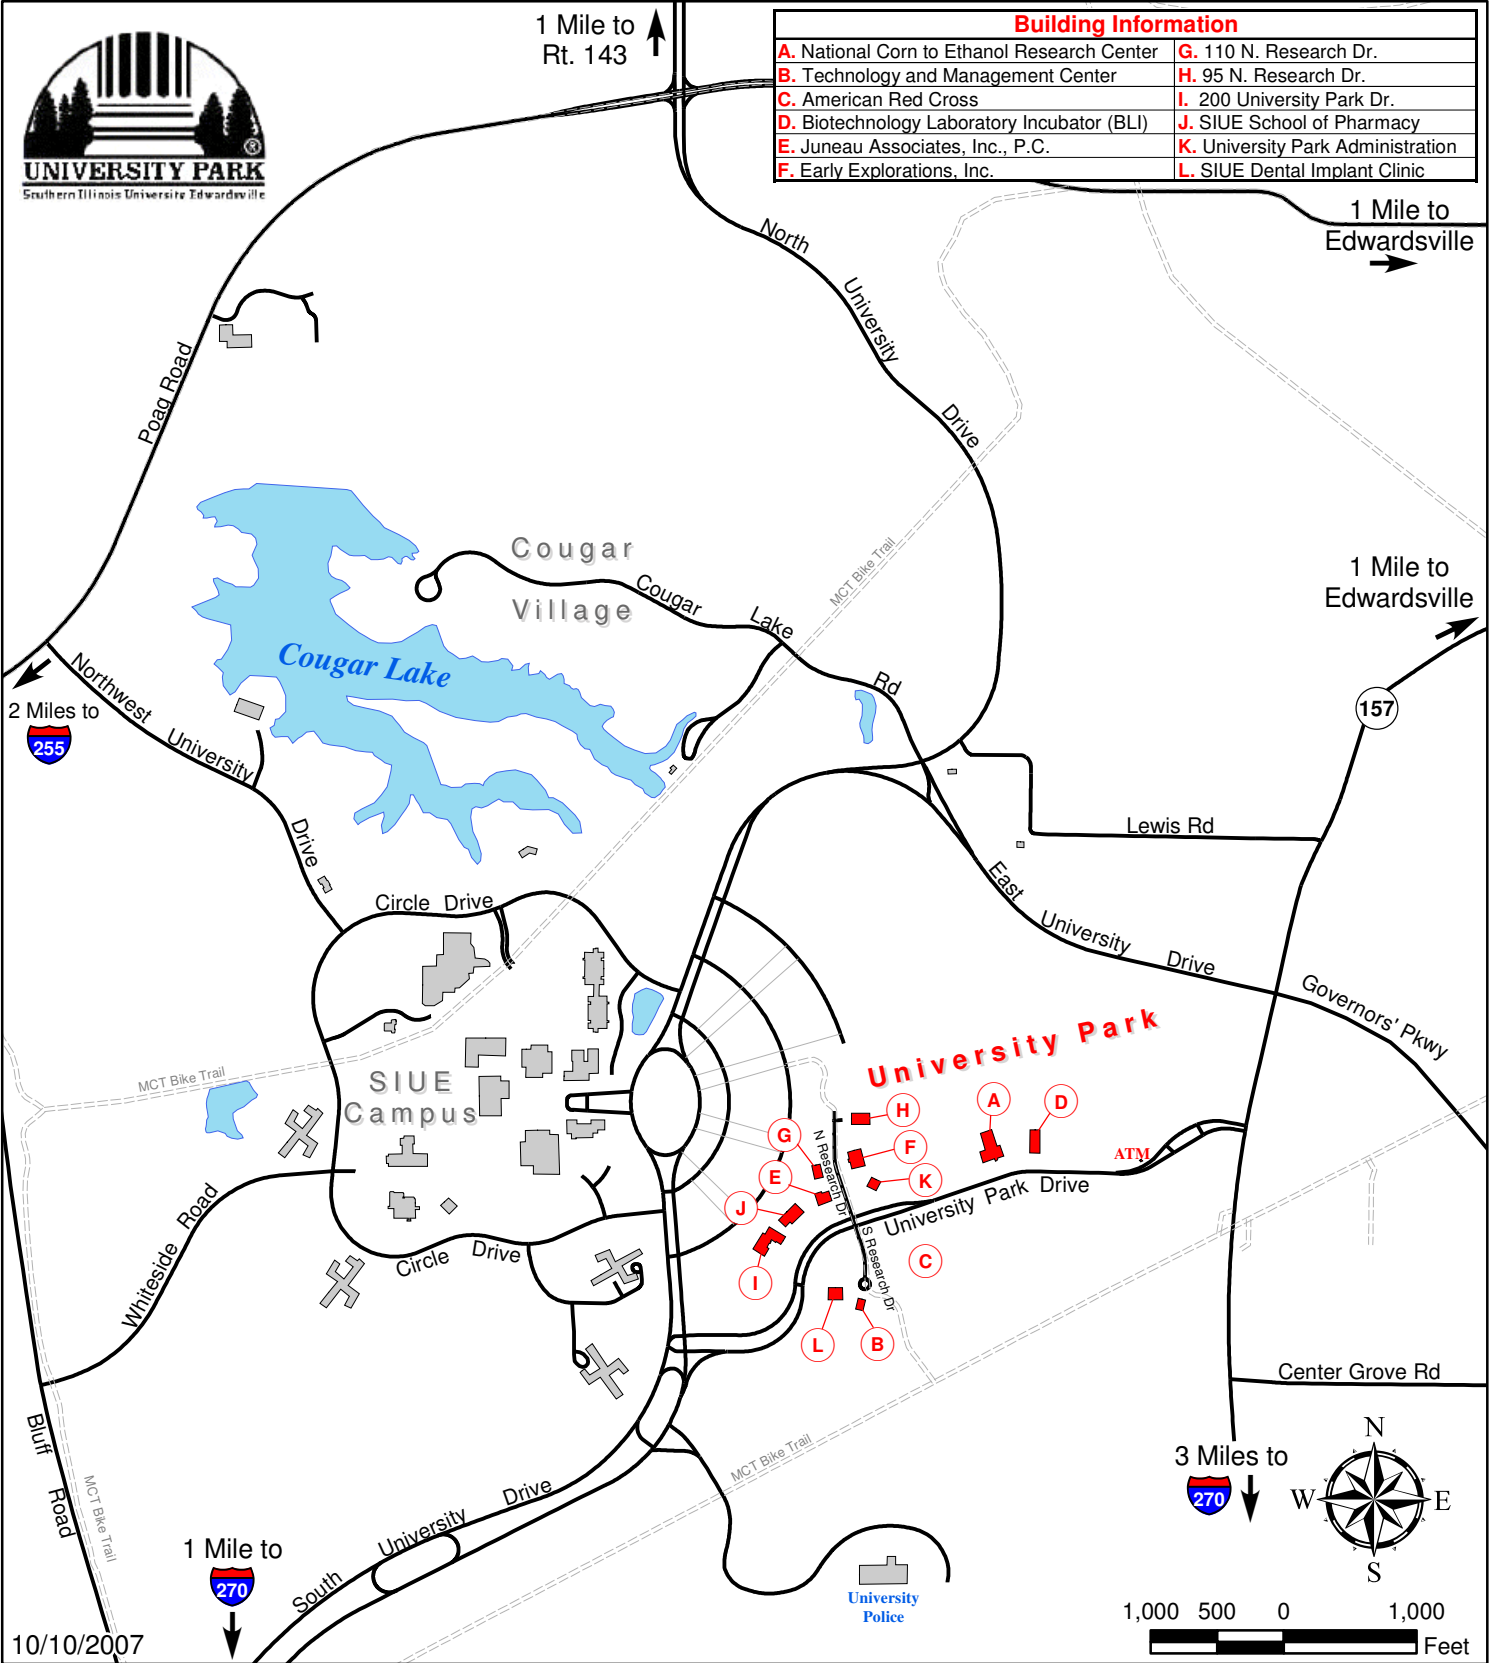

University Park

Southern Illinois University Edwardsville

1 N. Research Dr. Edwardsville, IL 62025
 Ph. (618) 659-9300 Web Site. <http://www.siu.edu/UNIVERSITYPARK>

Map Provided By:

Juneau Associates, Inc., P.C.

100 N. Research Dr
 Edwardsville, IL 62025
 618-659-0900

2100 State St
 Granite City, IL 62040
 618-877-1400

13610 Barrett Office Dr., Suite 206
 St Louis, Mo 63021
 314-856-0600

Juneau Associates, Inc., P.C. has provided professional engineering, land surveying and construction management services for public and private clients since 1955.