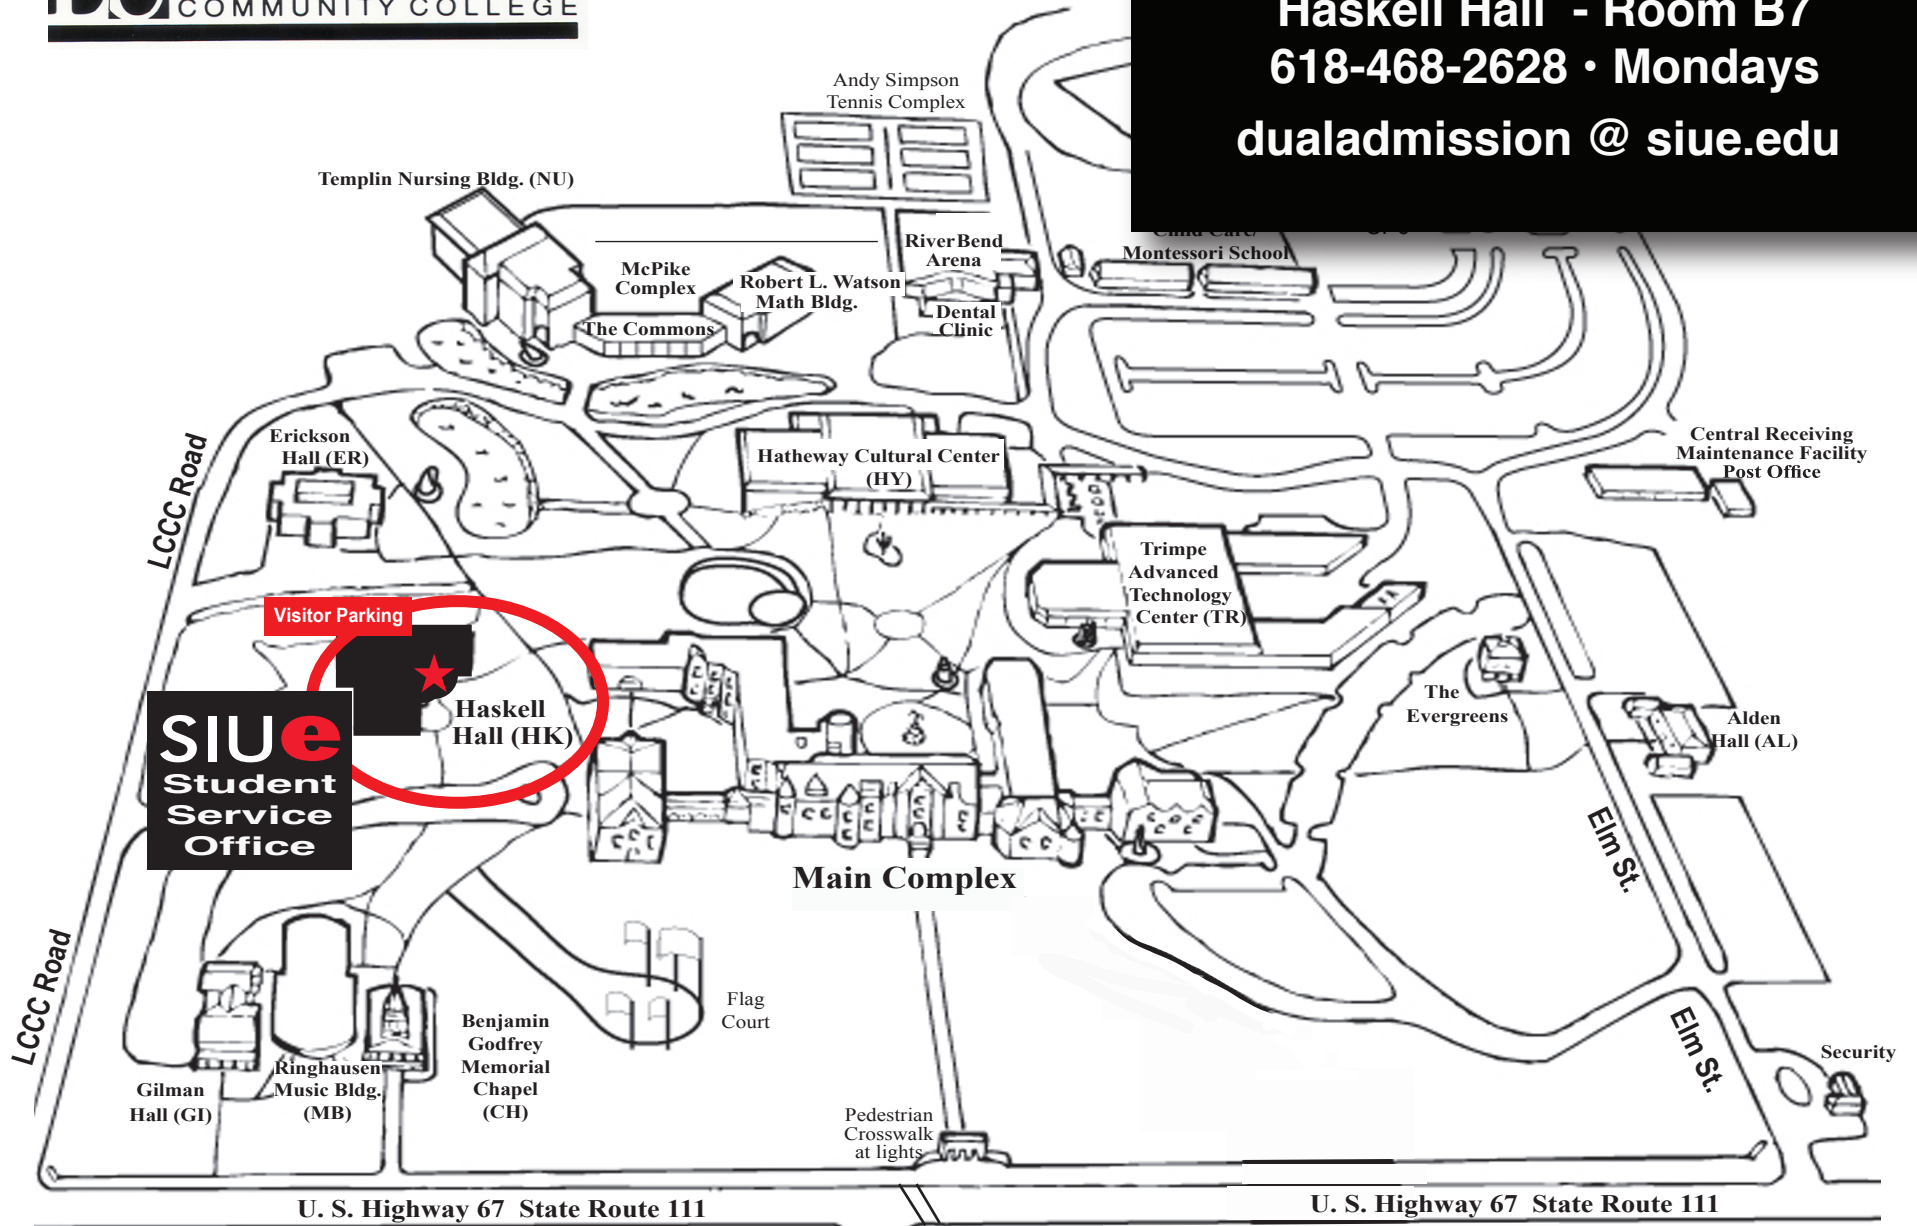

SIUe Student Service Office
Haskell Hall - Room B7
618-468-2628 • Mondays
dualadmission @ siue.edu

Godfrey Campus