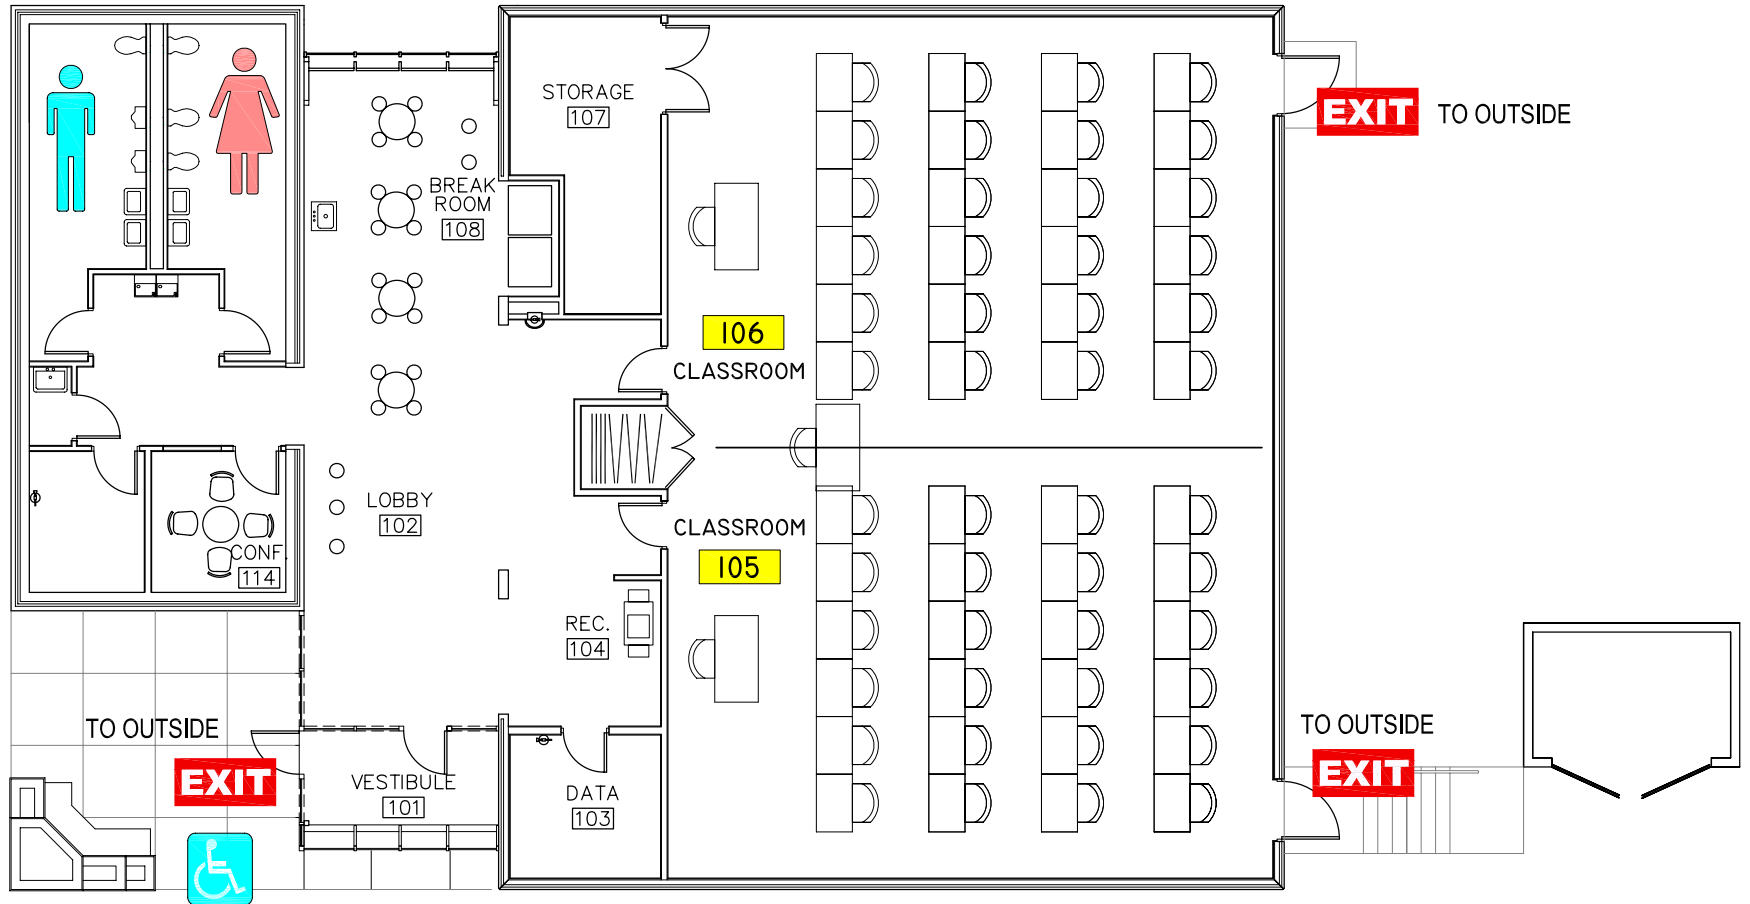

Technology and Management Center

EMERGENCY EXIT PLAN

Technology and Management Center

EXIT IN CASE OF EMERGENCY USE MARKED EXITS EXIT

EMERGENCY STORM SHELTERS

In event of a Tornado Warning everyone should go to a **PRIMARY SHELTER**