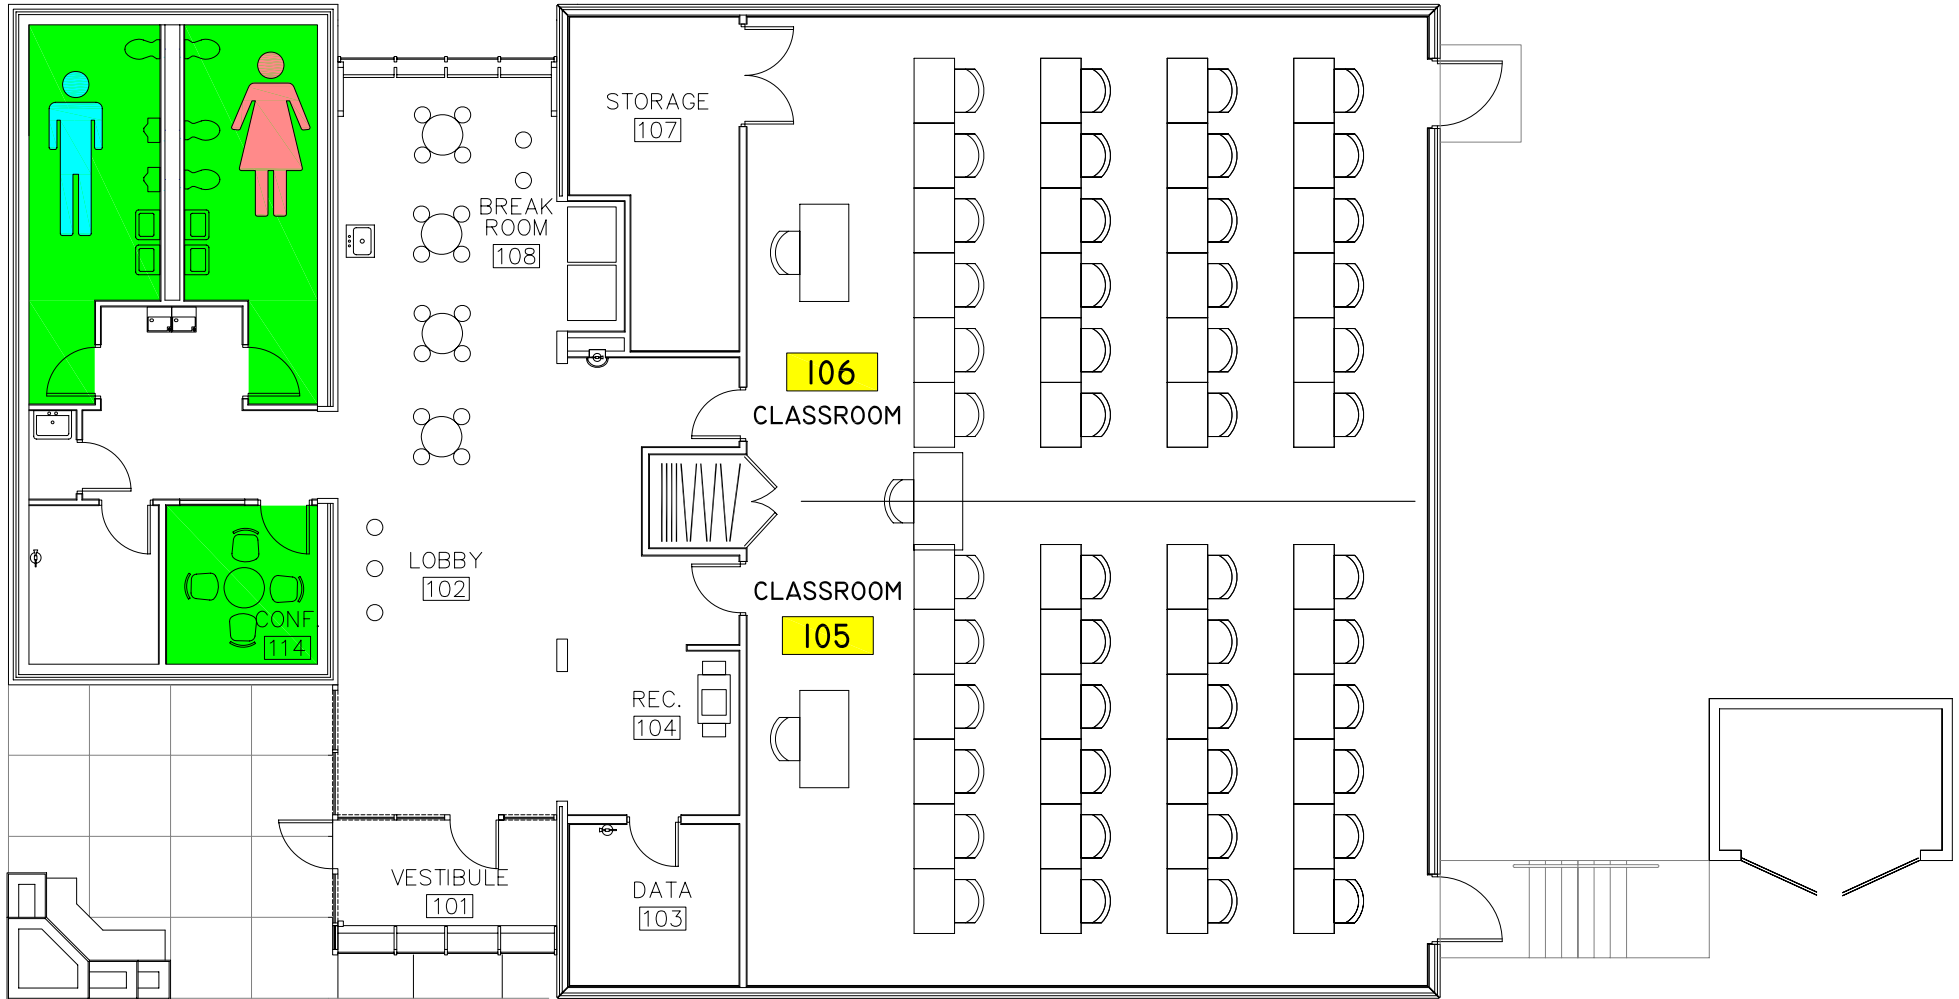

Technology and Management Center

EMERGENCY EXIT PLAN

Technology and Management Center

EXIT IN CASE OF EMERGENCY USE MARKED EXITS EXIT

EMERGENCY STORM SHELTERS

In event of a Tornado Warning everyone should go to a **PRIMARY SHELTER**