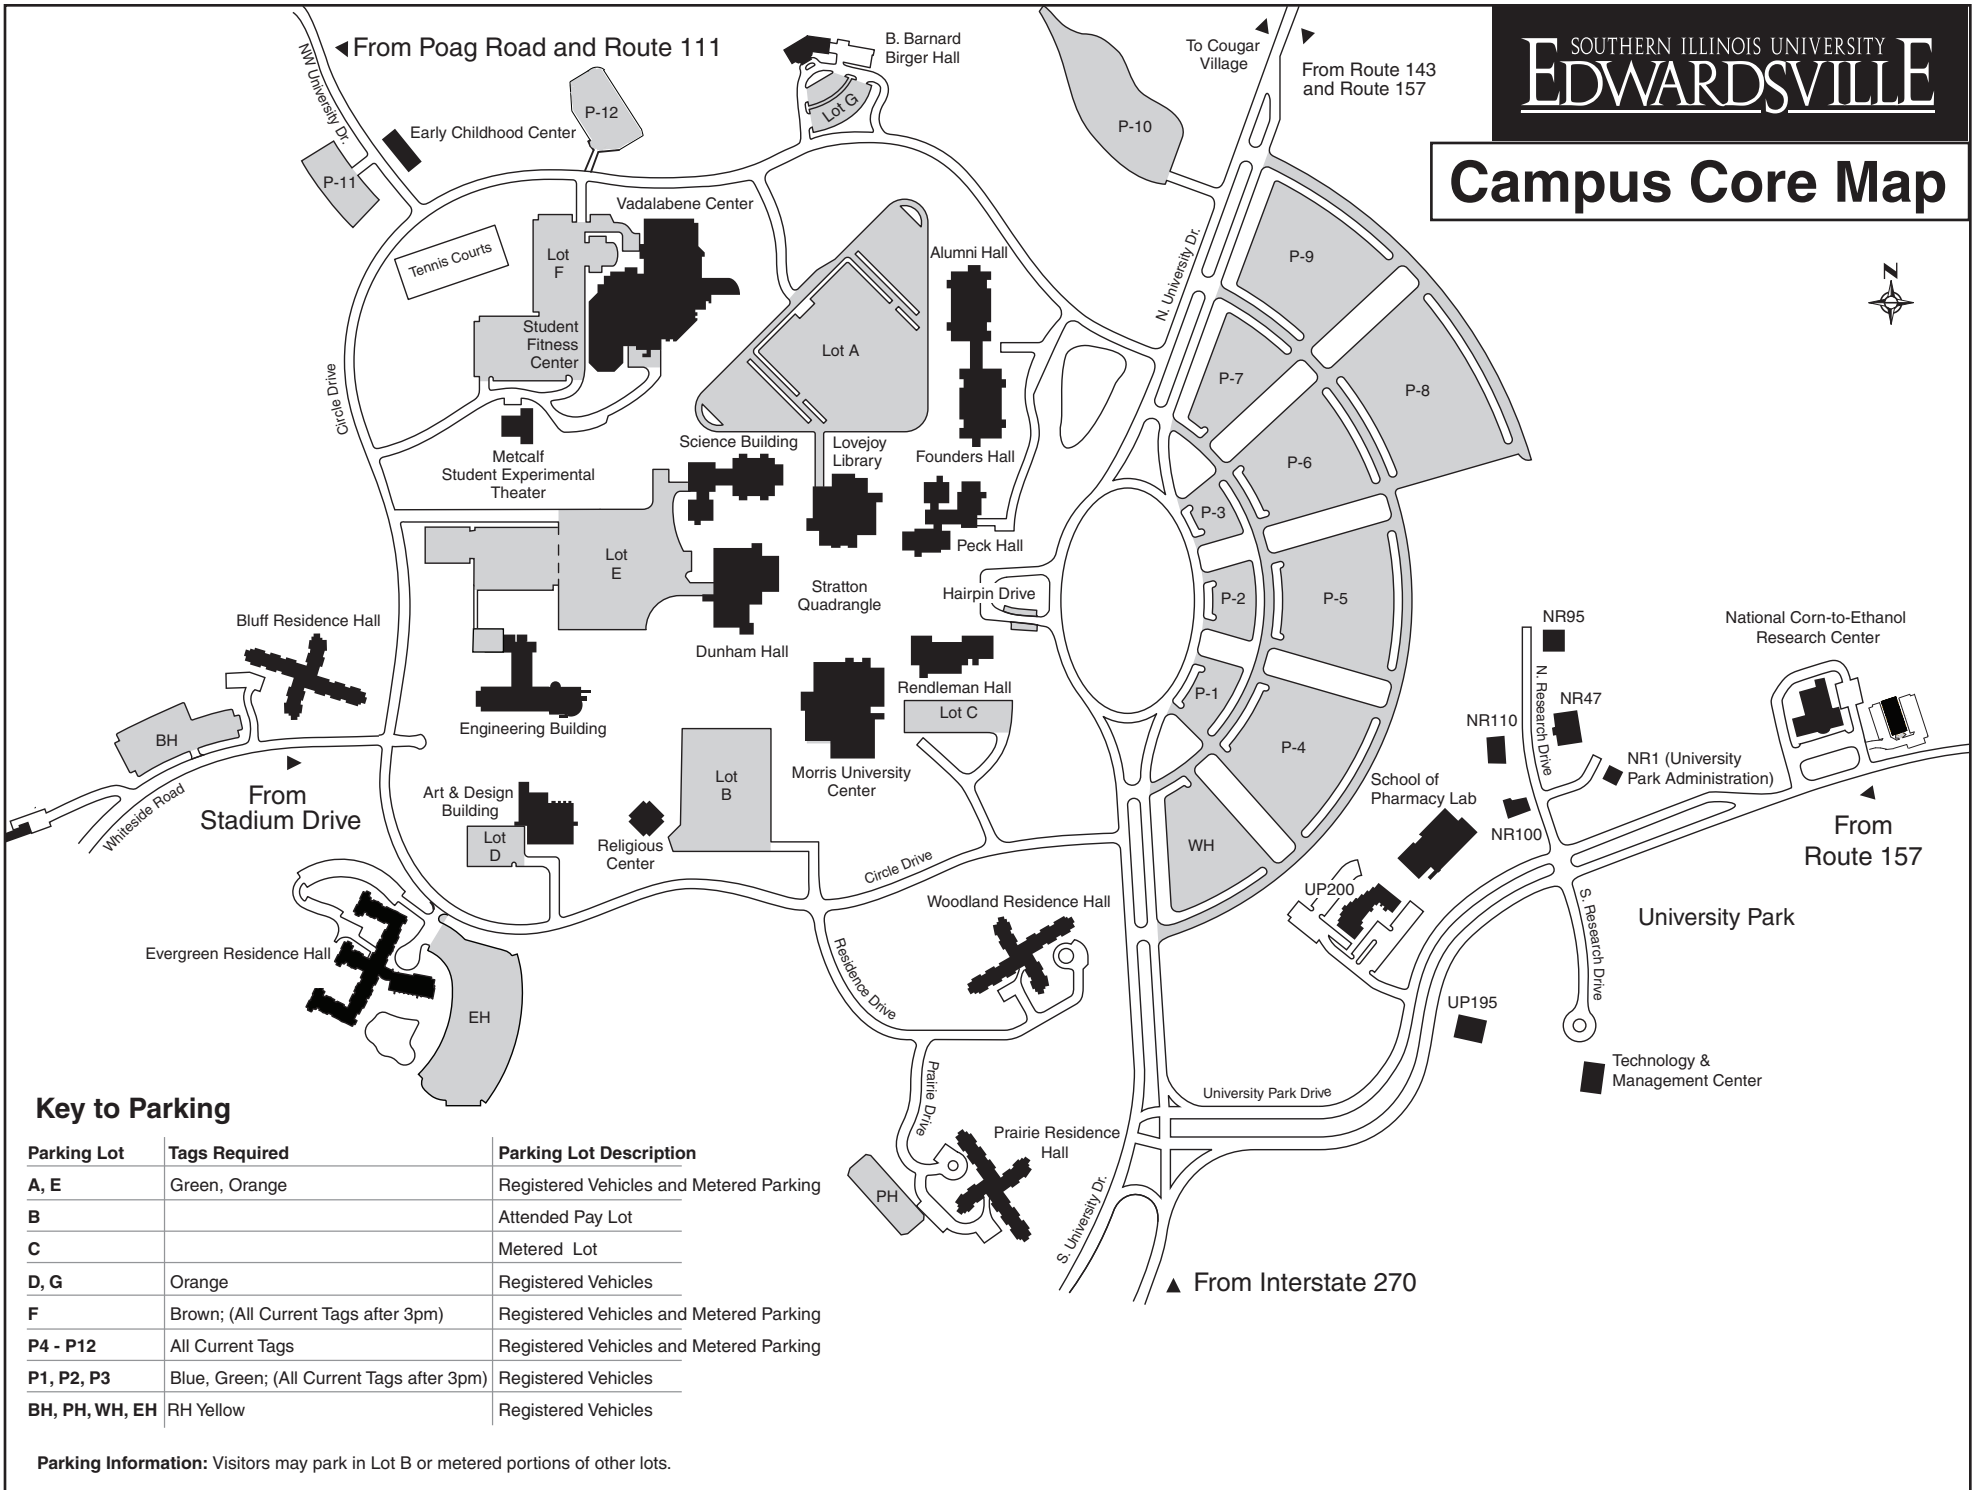

Campus Core Map

Key to Parking

| Parking Lot | Tags Required | Parking Lot Description |
|----------------|---|---|
| A, E | Green, Orange | Registered Vehicles and Metered Parking |
| B | | Attended Pay Lot |
| C | | Metered Lot |
| D, G | Orange | Registered Vehicles |
| F | Brown; (All Current Tags after 3pm) | Registered Vehicles and Metered Parking |
| P4 - P12 | All Current Tags | Registered Vehicles and Metered Parking |
| P1, P2, P3 | Blue, Green; (All Current Tags after 3pm) | Registered Vehicles |
| BH, PH, WH, EH | RH Yellow | Registered Vehicles |

Parking Information: Visitors may park in Lot B or metered portions of other lots.