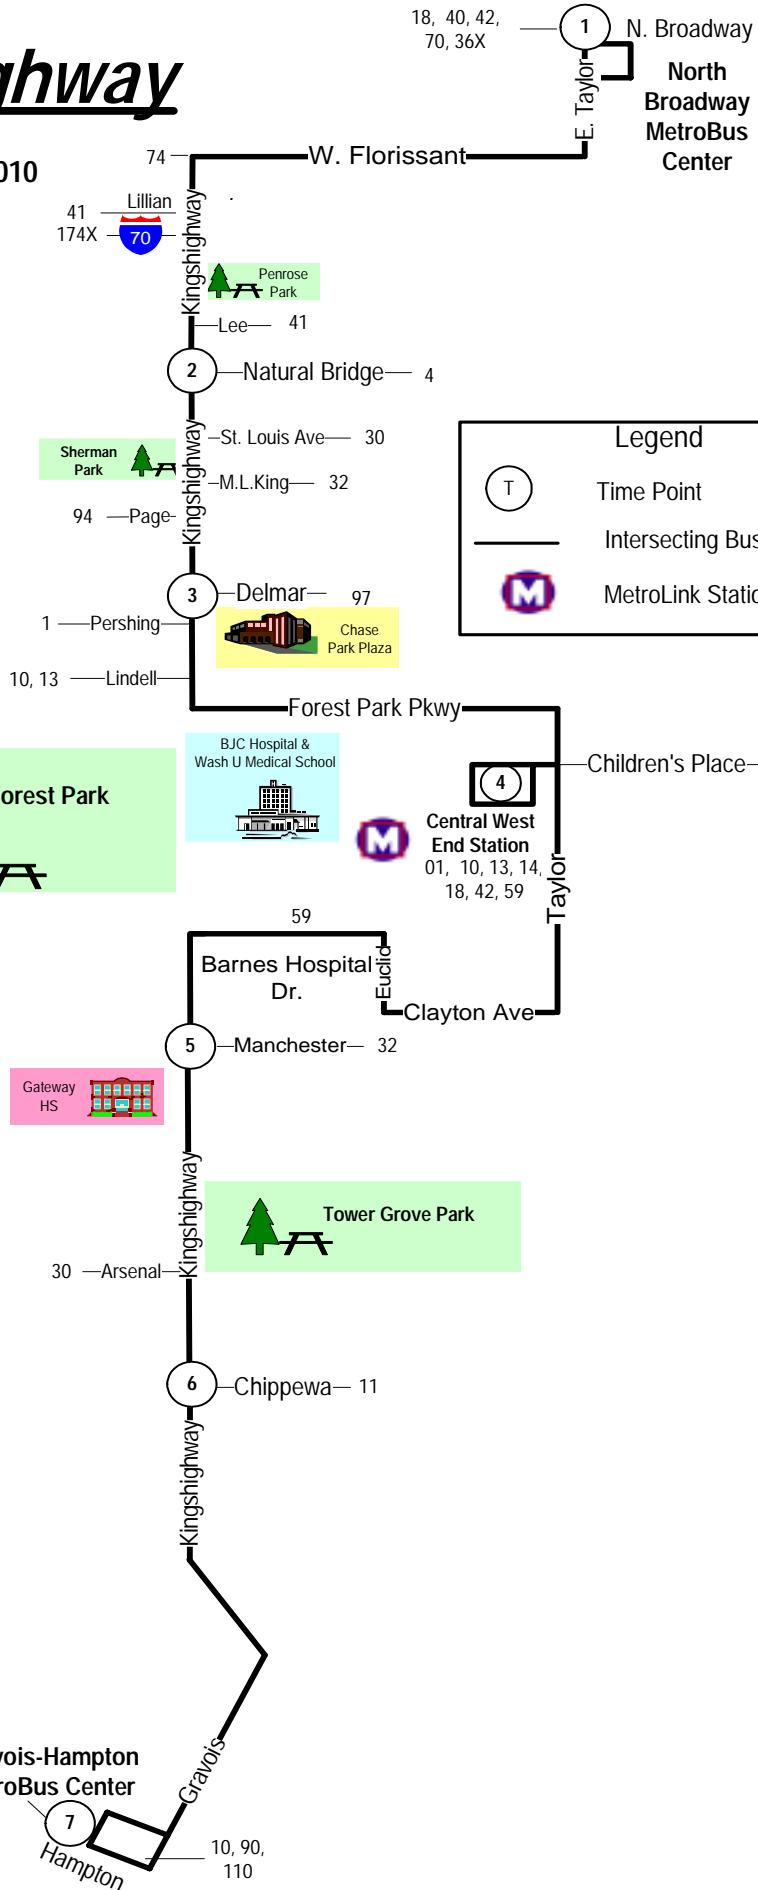

# #95 Kingshighway

Effective Date: August 30, 2010

Legend	
	Time Point
	Intersecting Bus Routes
	MetroLink Station