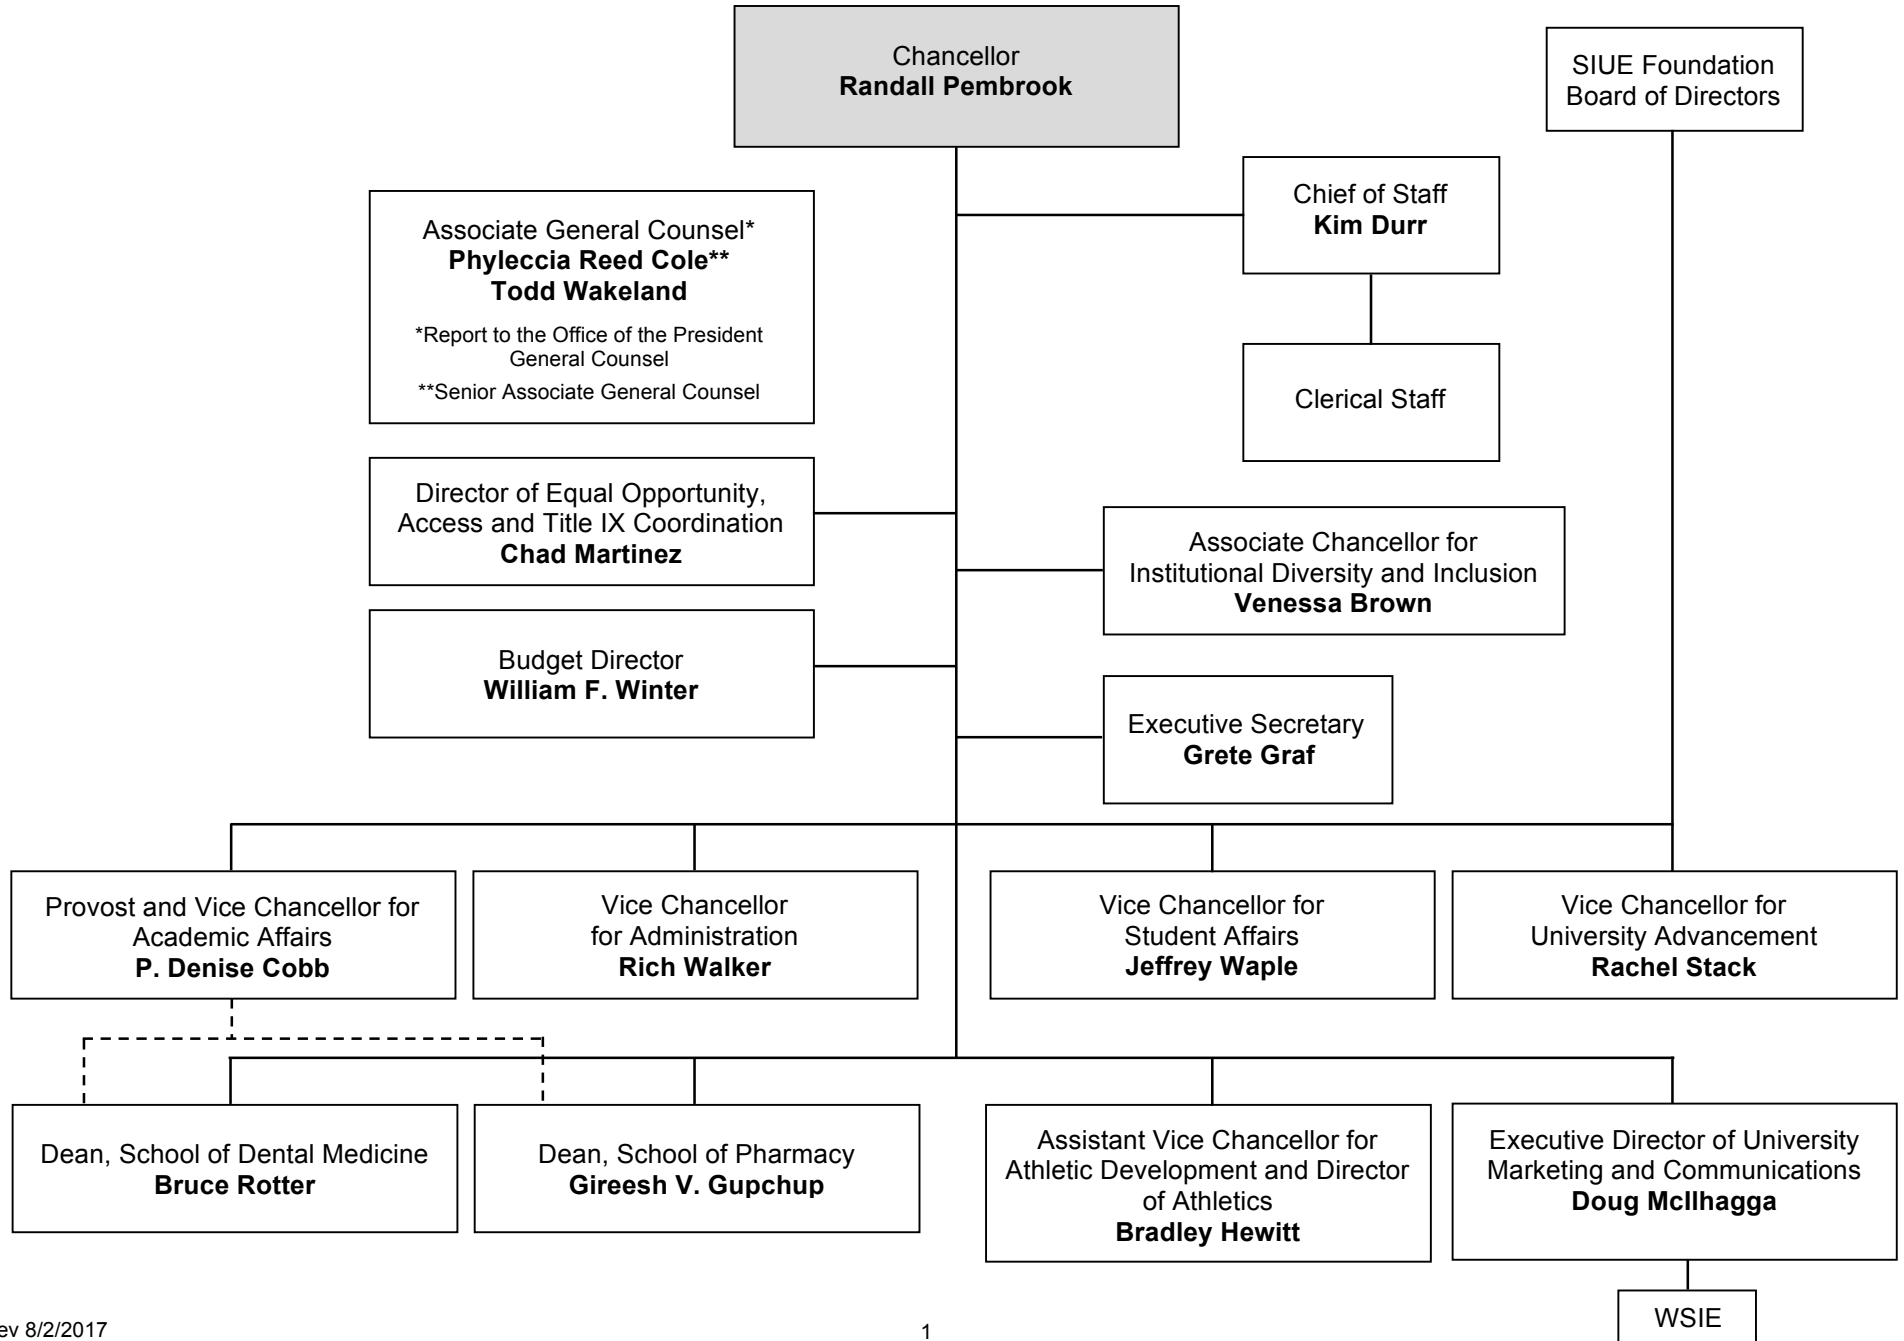

Southern Illinois University Edwardsville Organizational Chart

Vice Chancellor
for Administration
Rich Walker

Director of Planning
and Budgeting
Janet Haroian