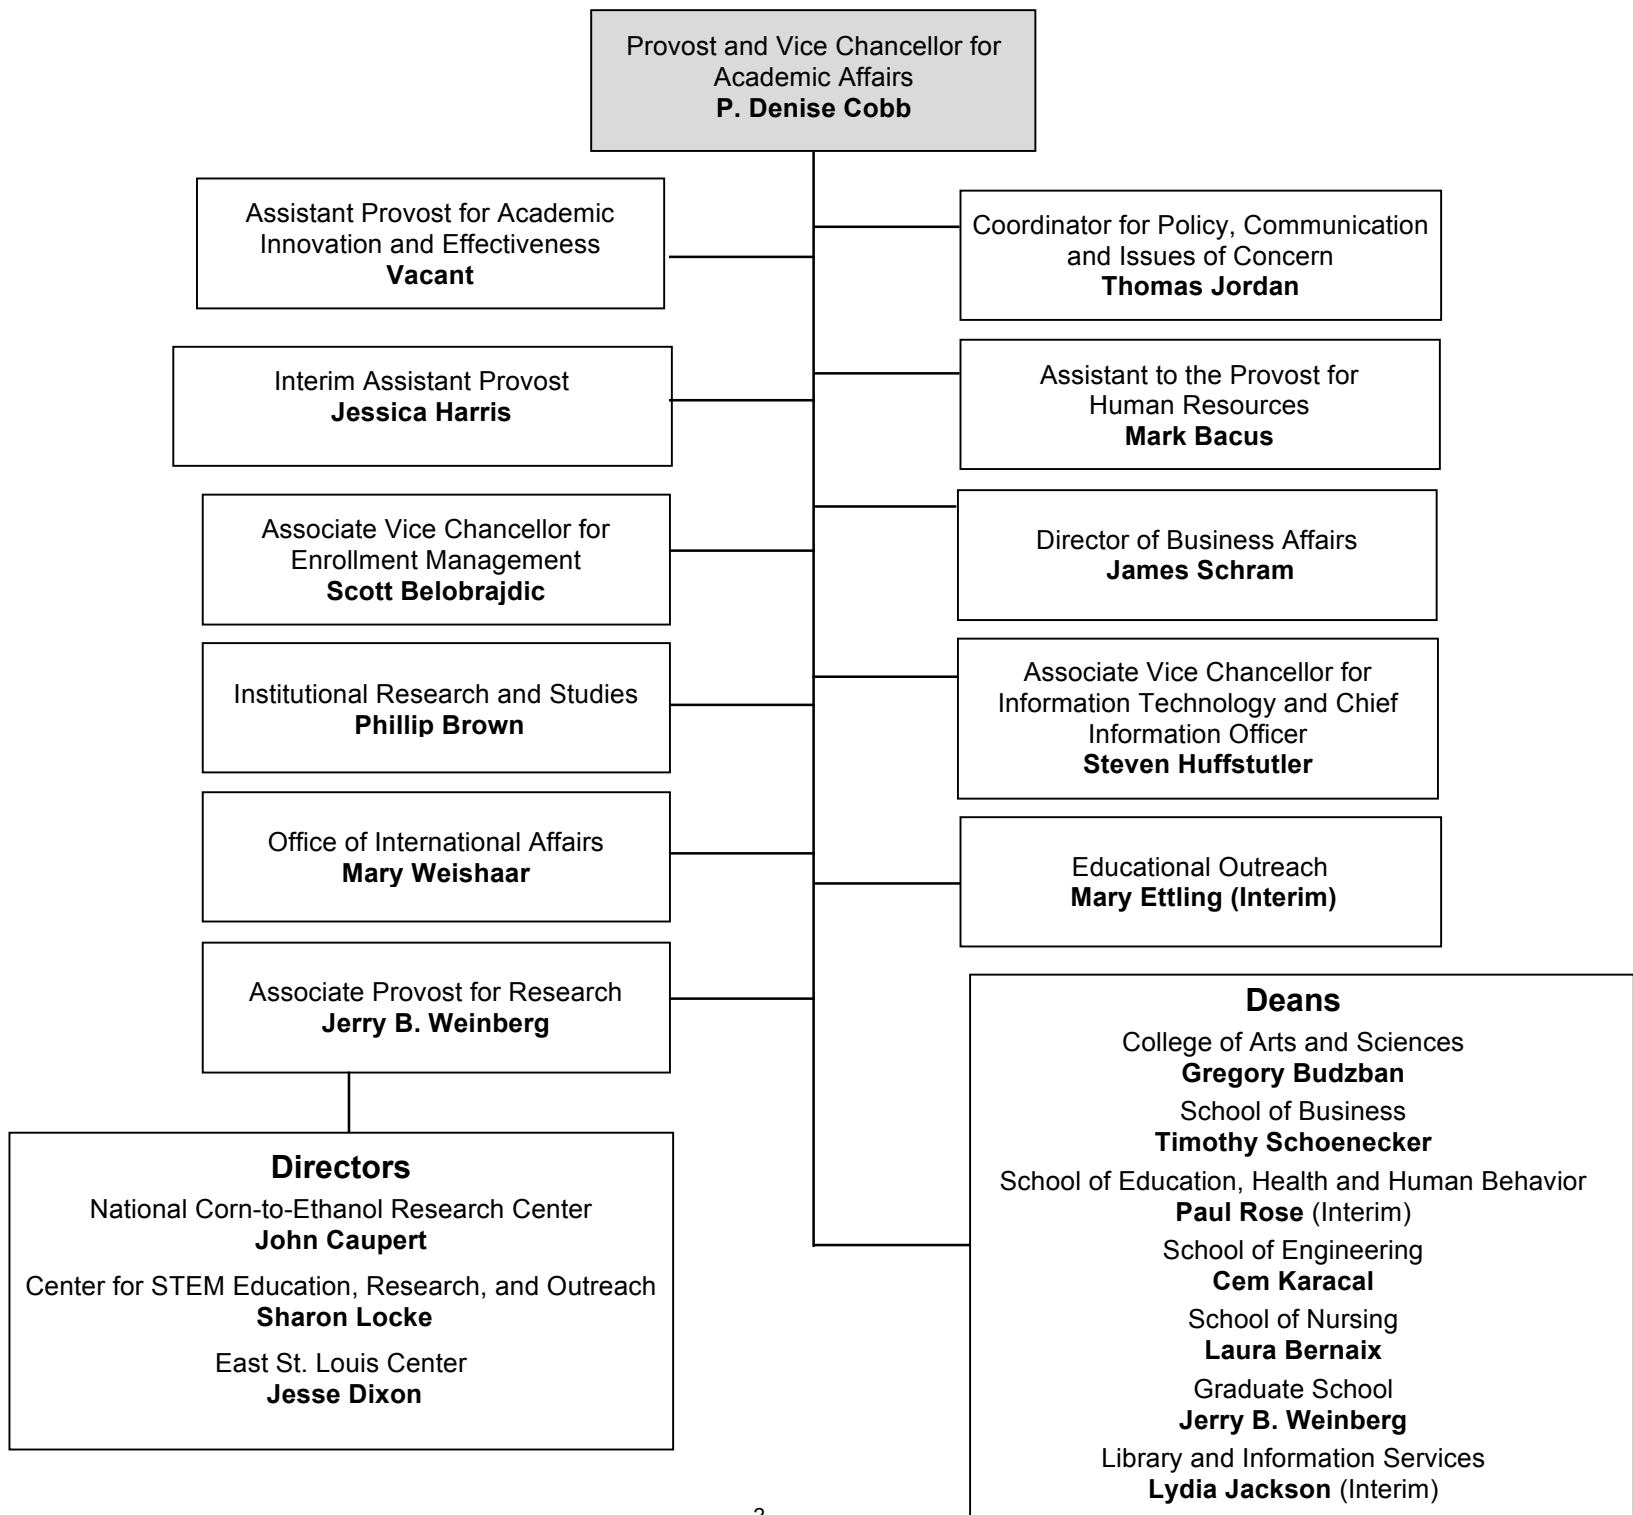

Southern Illinois University Edwardsville Organizational Chart

Vice Chancellor
for Administration
Rich Walker

Director of Planning
and Budgeting
Janet Haroian