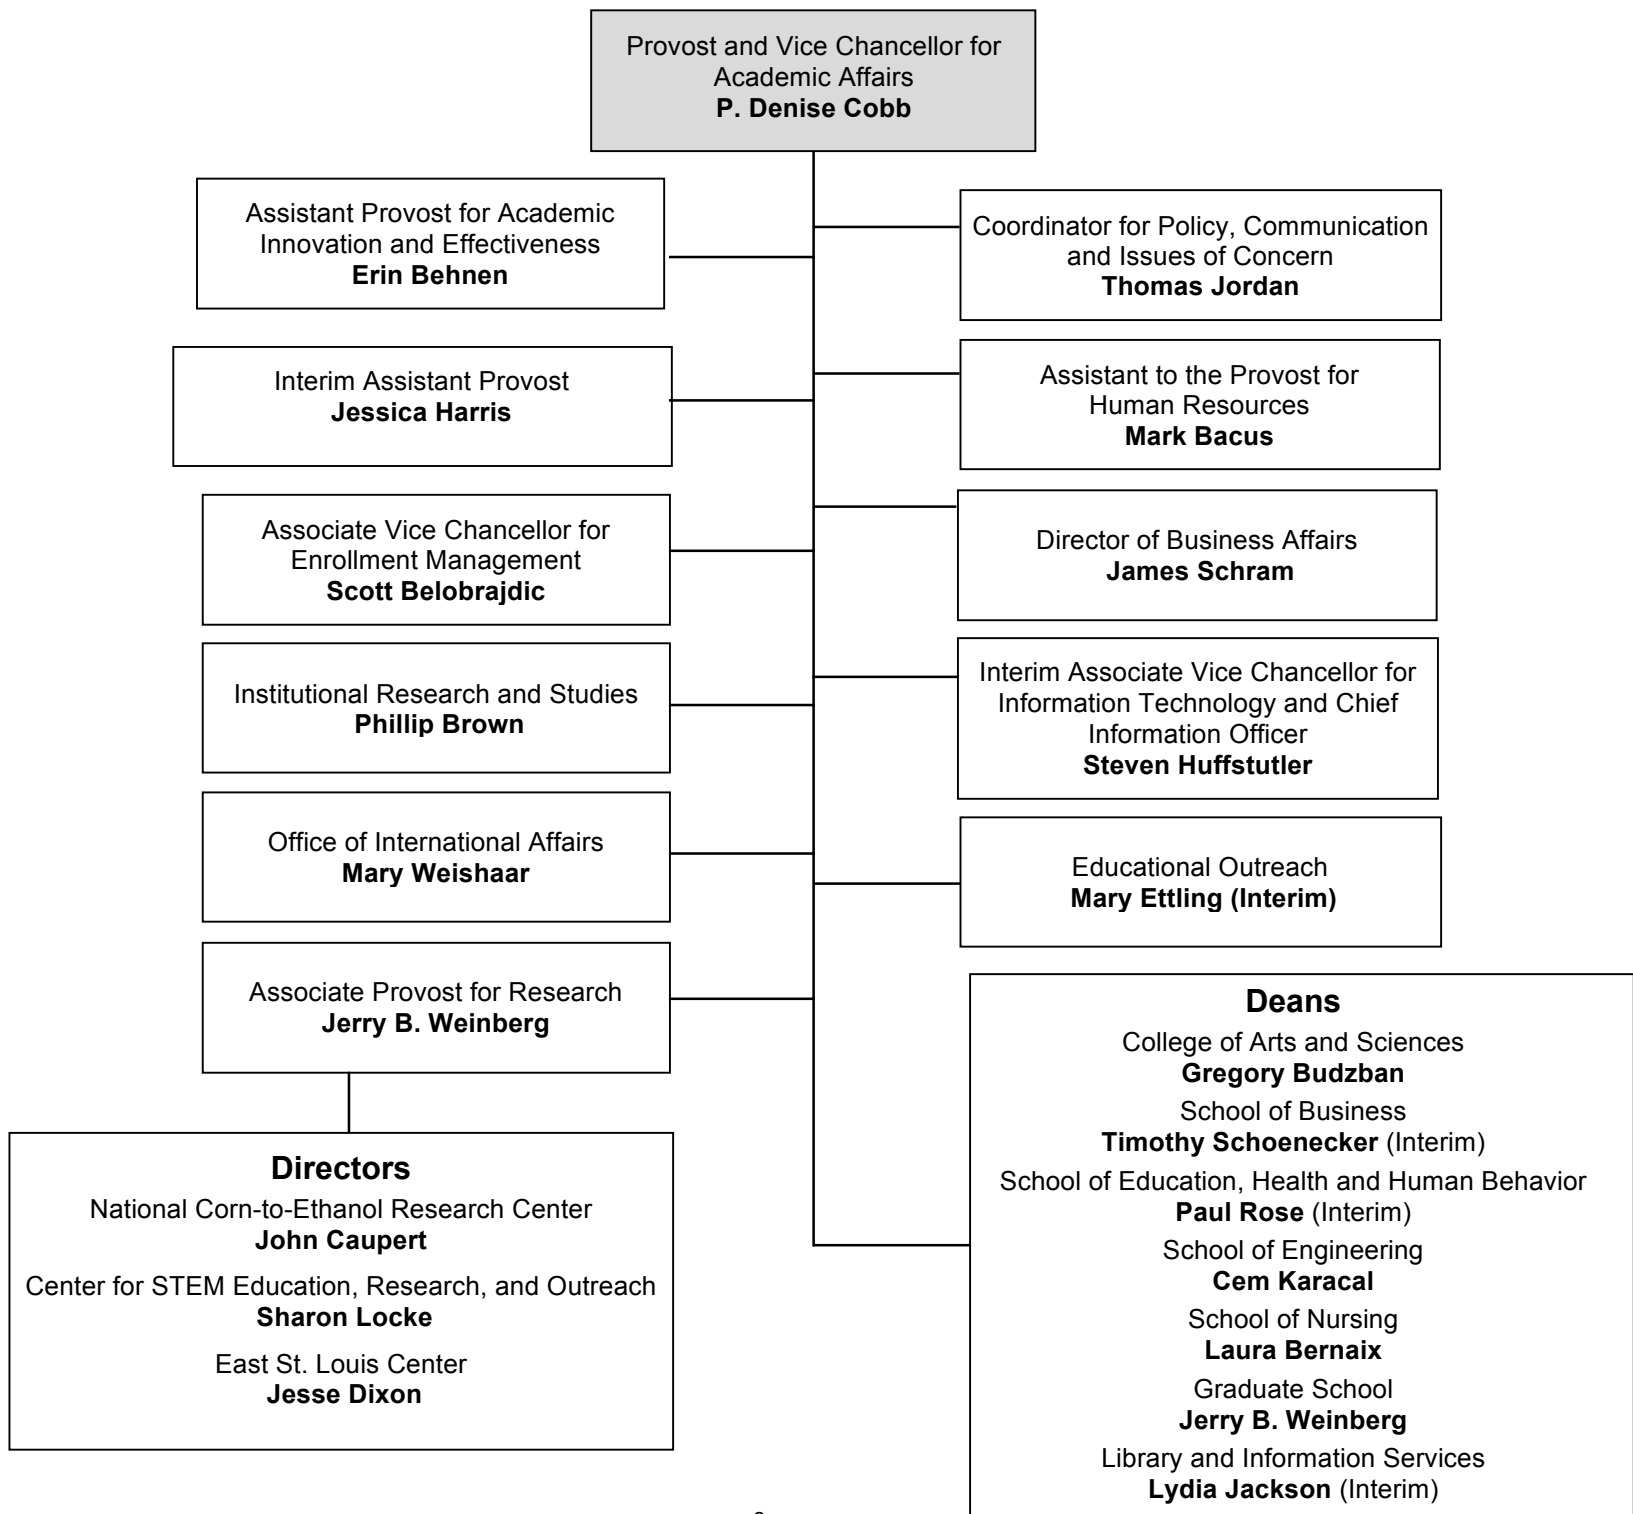

Southern Illinois University Edwardsville Organizational Chart

Vice Chancellor
for Administration
Rich Walker

Director of Planning
and Budgeting
Janet Haroian

Administrative
Services
Robert Vanzo

Facilities
Management
Craig Holan