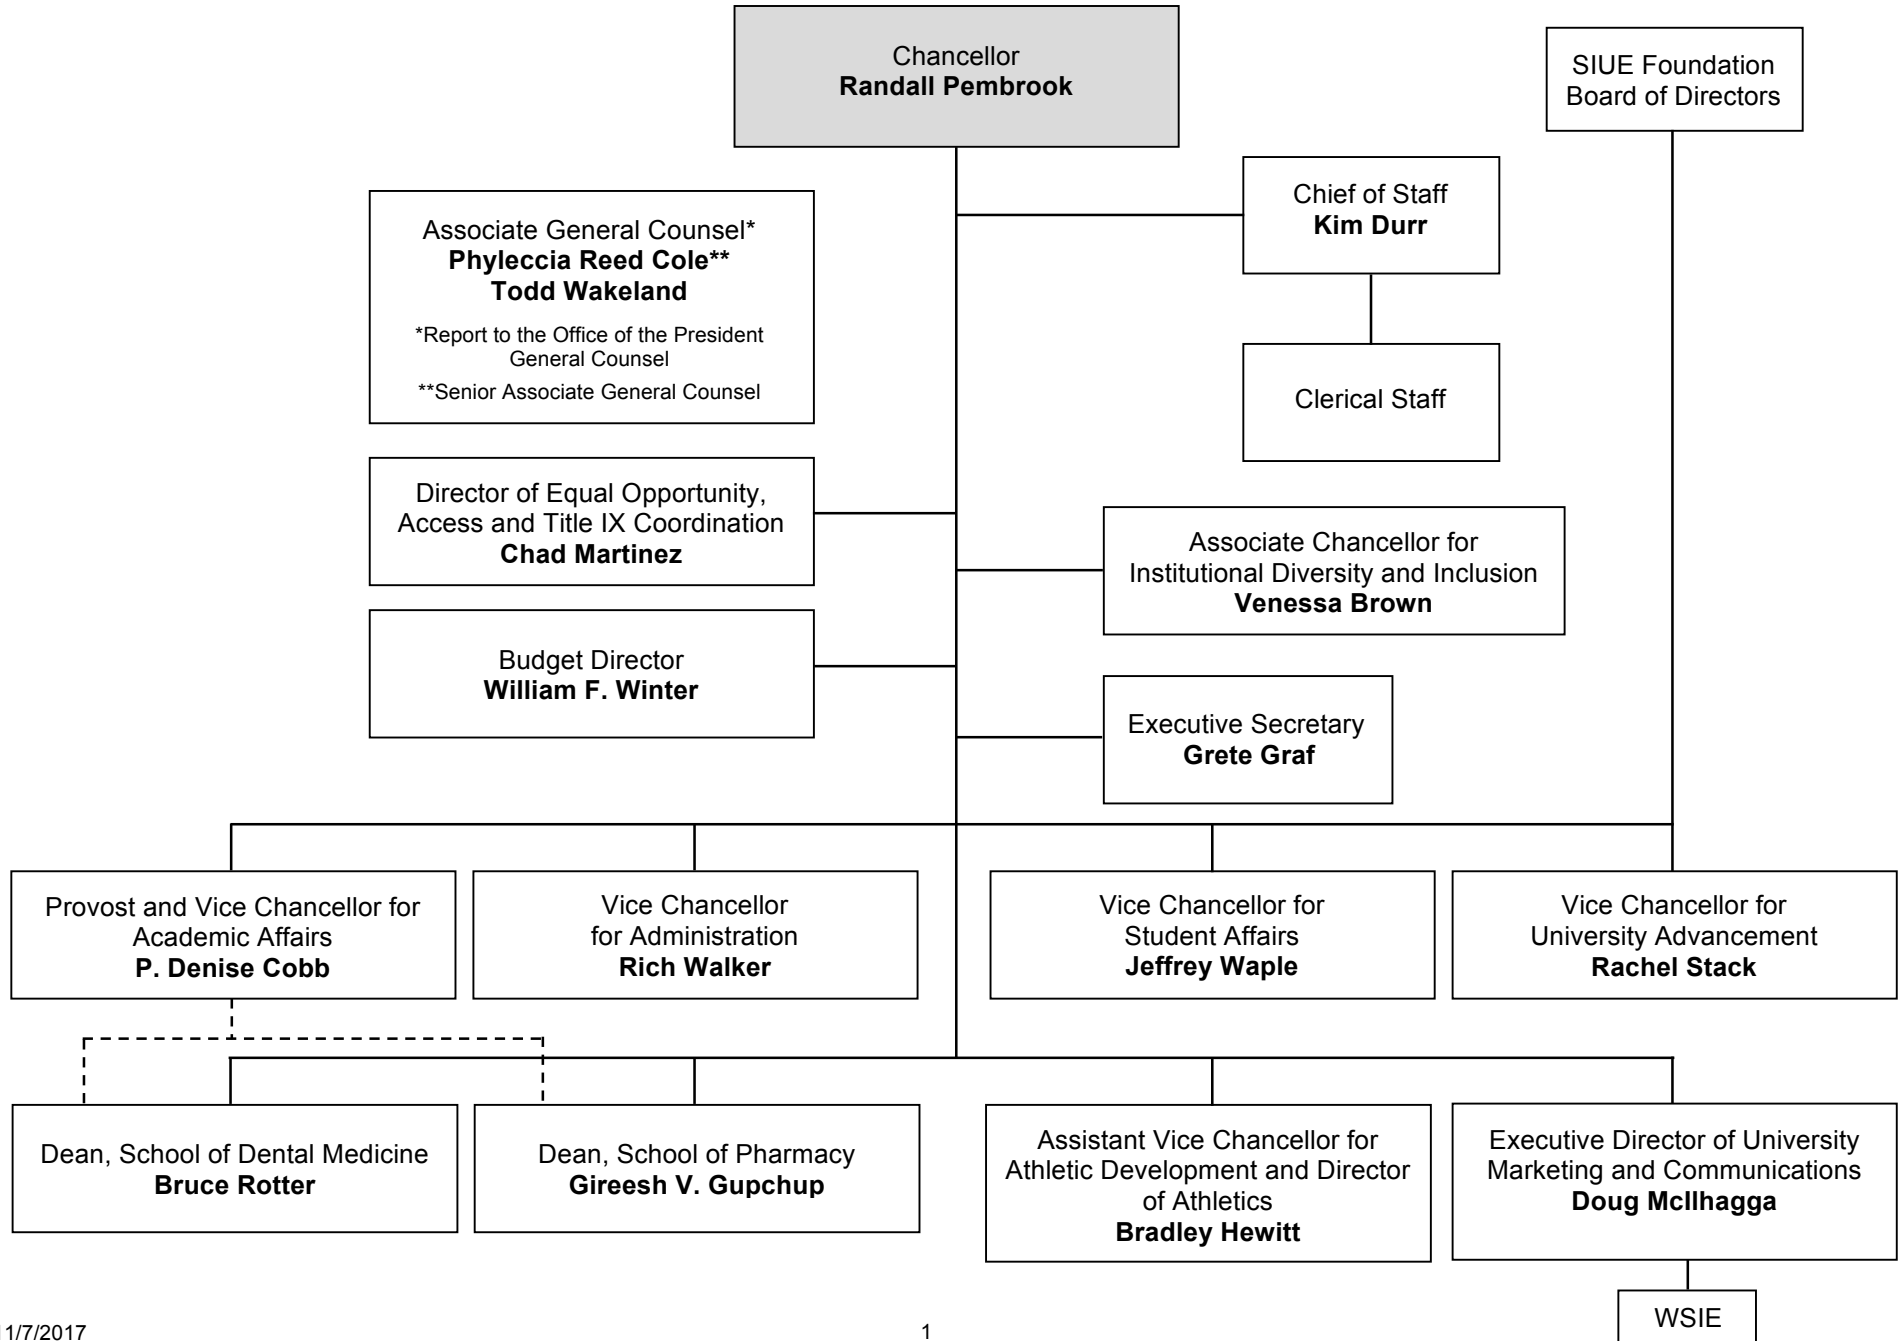

# Southern Illinois University Edwardsville Organizational Chart

Vice Chancellor  
for Administration  
**Rich Walker**

Director of Planning  
and Budgeting  
**Janet Haroian**

Administrative  
Services  
**Robert Vanzo**

Facilities  
Management  
**Craig Holan**

Financial Affairs  
**Richard Hampton**

Human  
Resources  
**Sherrie Senkfor**

University  
Police  
**Kevin Schmoll**