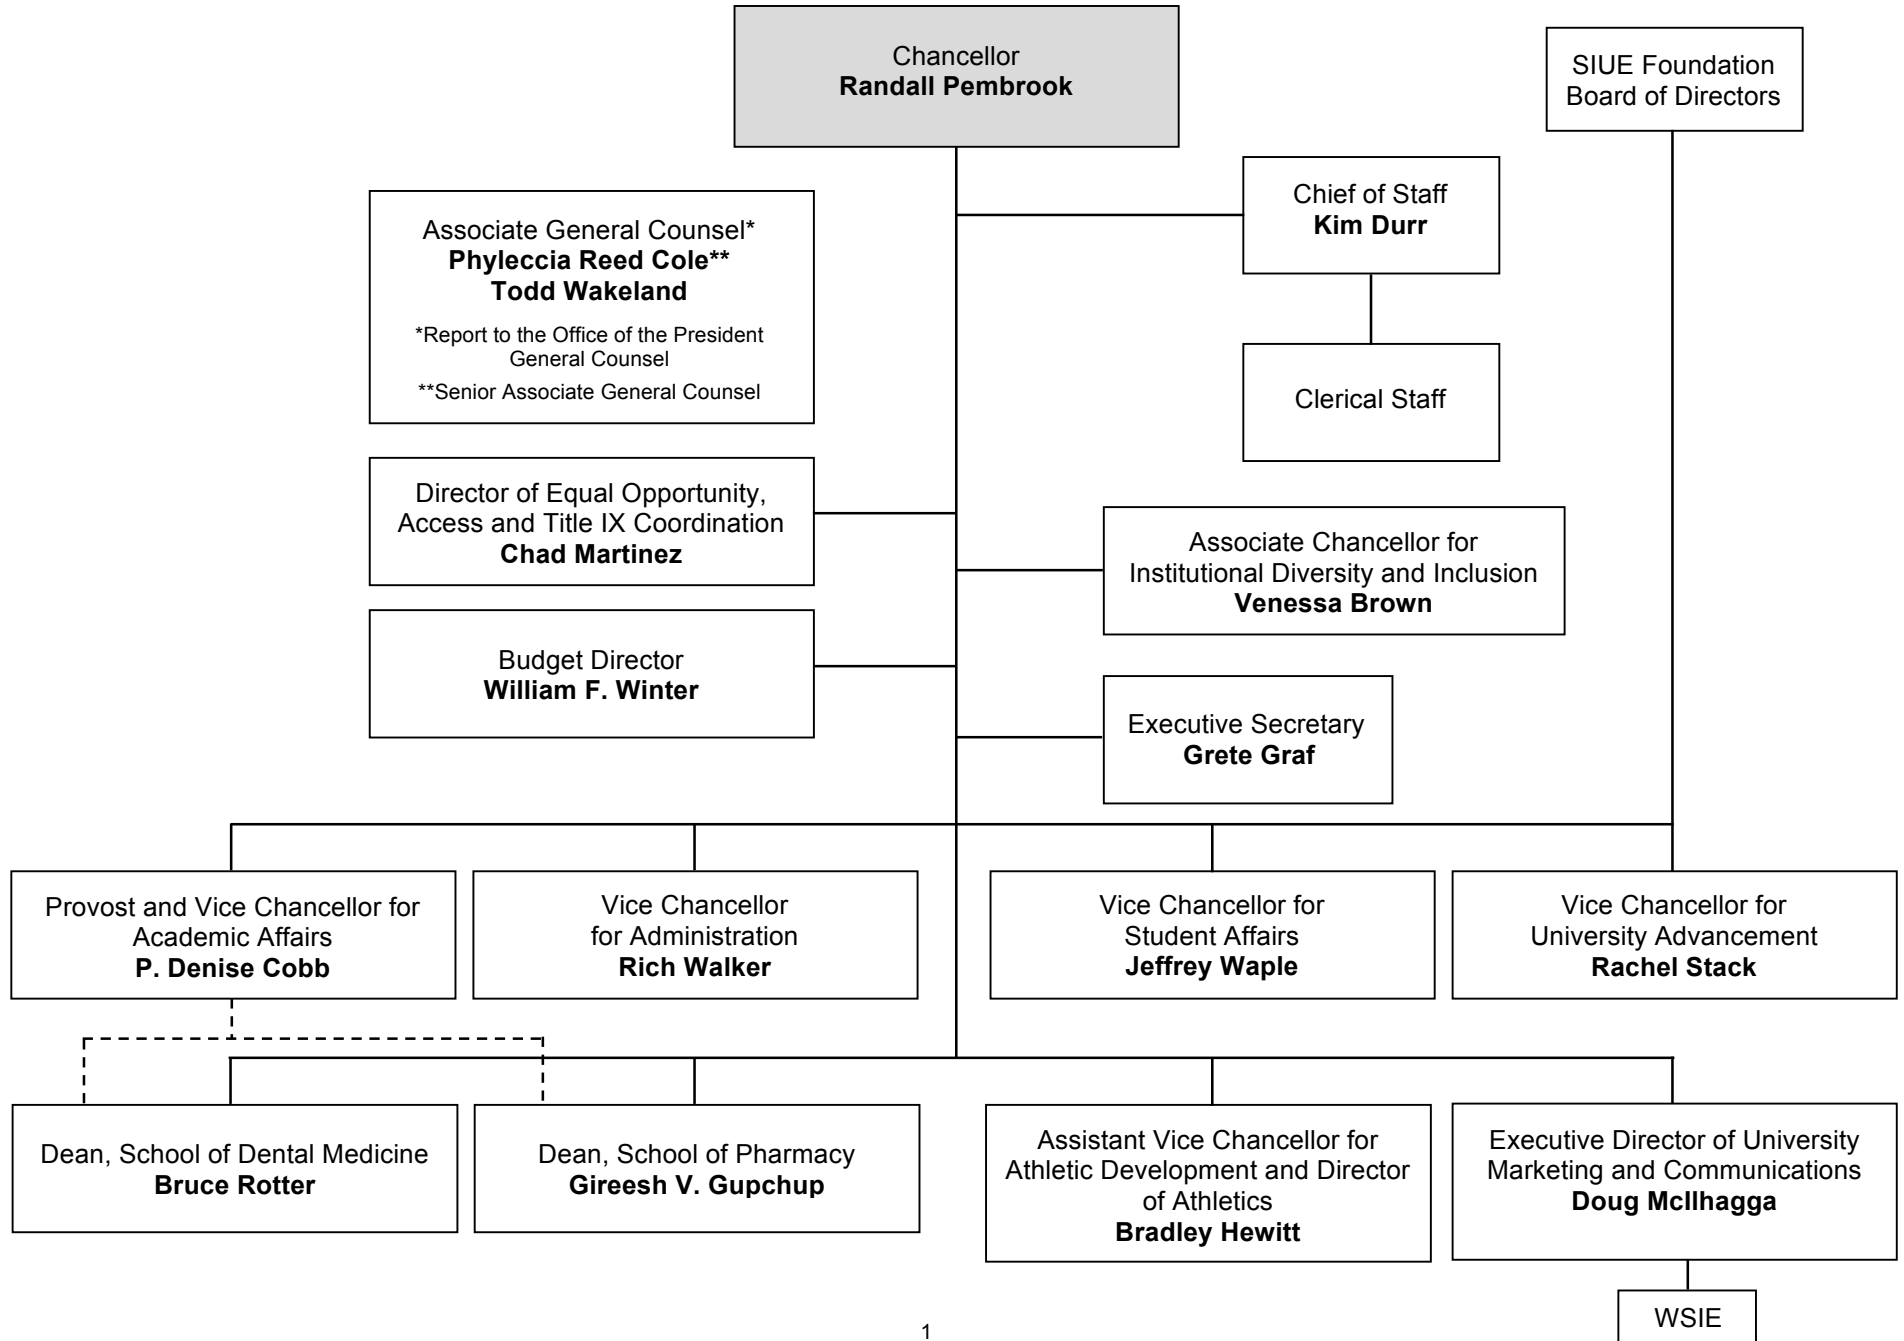

Southern Illinois University Edwardsville Organizational Chart

Vice Chancellor
for Administration
Rich Walker

Director of Planning
and Budgeting
Janet Haroian