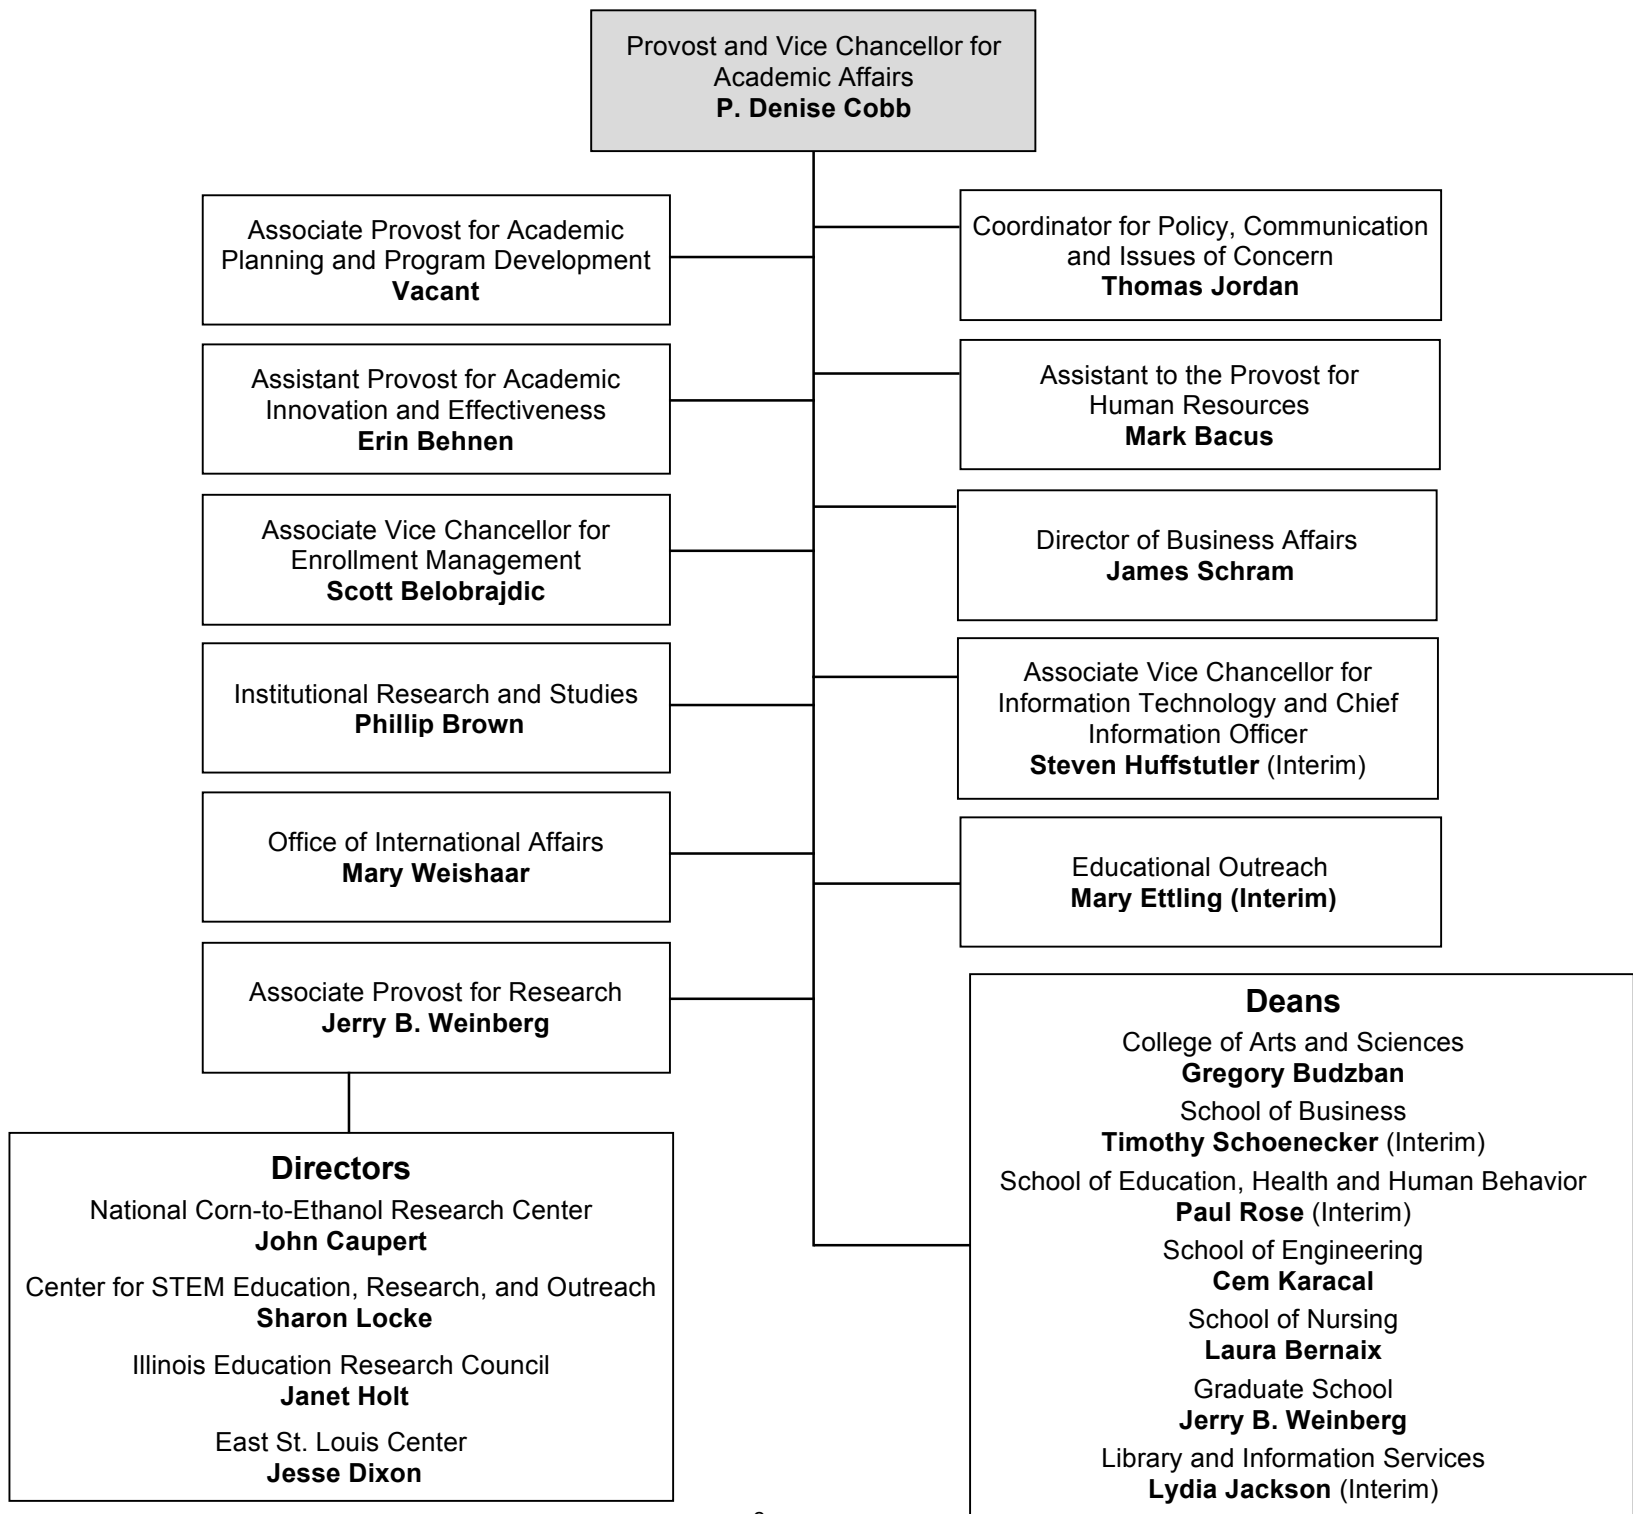

# Southern Illinois University Edwardsville Organizational Chart

Vice Chancellor  
for Administration  
**Rich Walker**

Director of Planning  
and Budgeting  
**Janet Haroian**

Administrative  
Services  
**Robert Vanzo**

Facilities  
Management  
**Craig Holan**

Financial Affairs  
**Richard Hampton**

Human  
Resources  
**Sherrie Senkfor**

University  
Police  
**Kevin Schmoll**