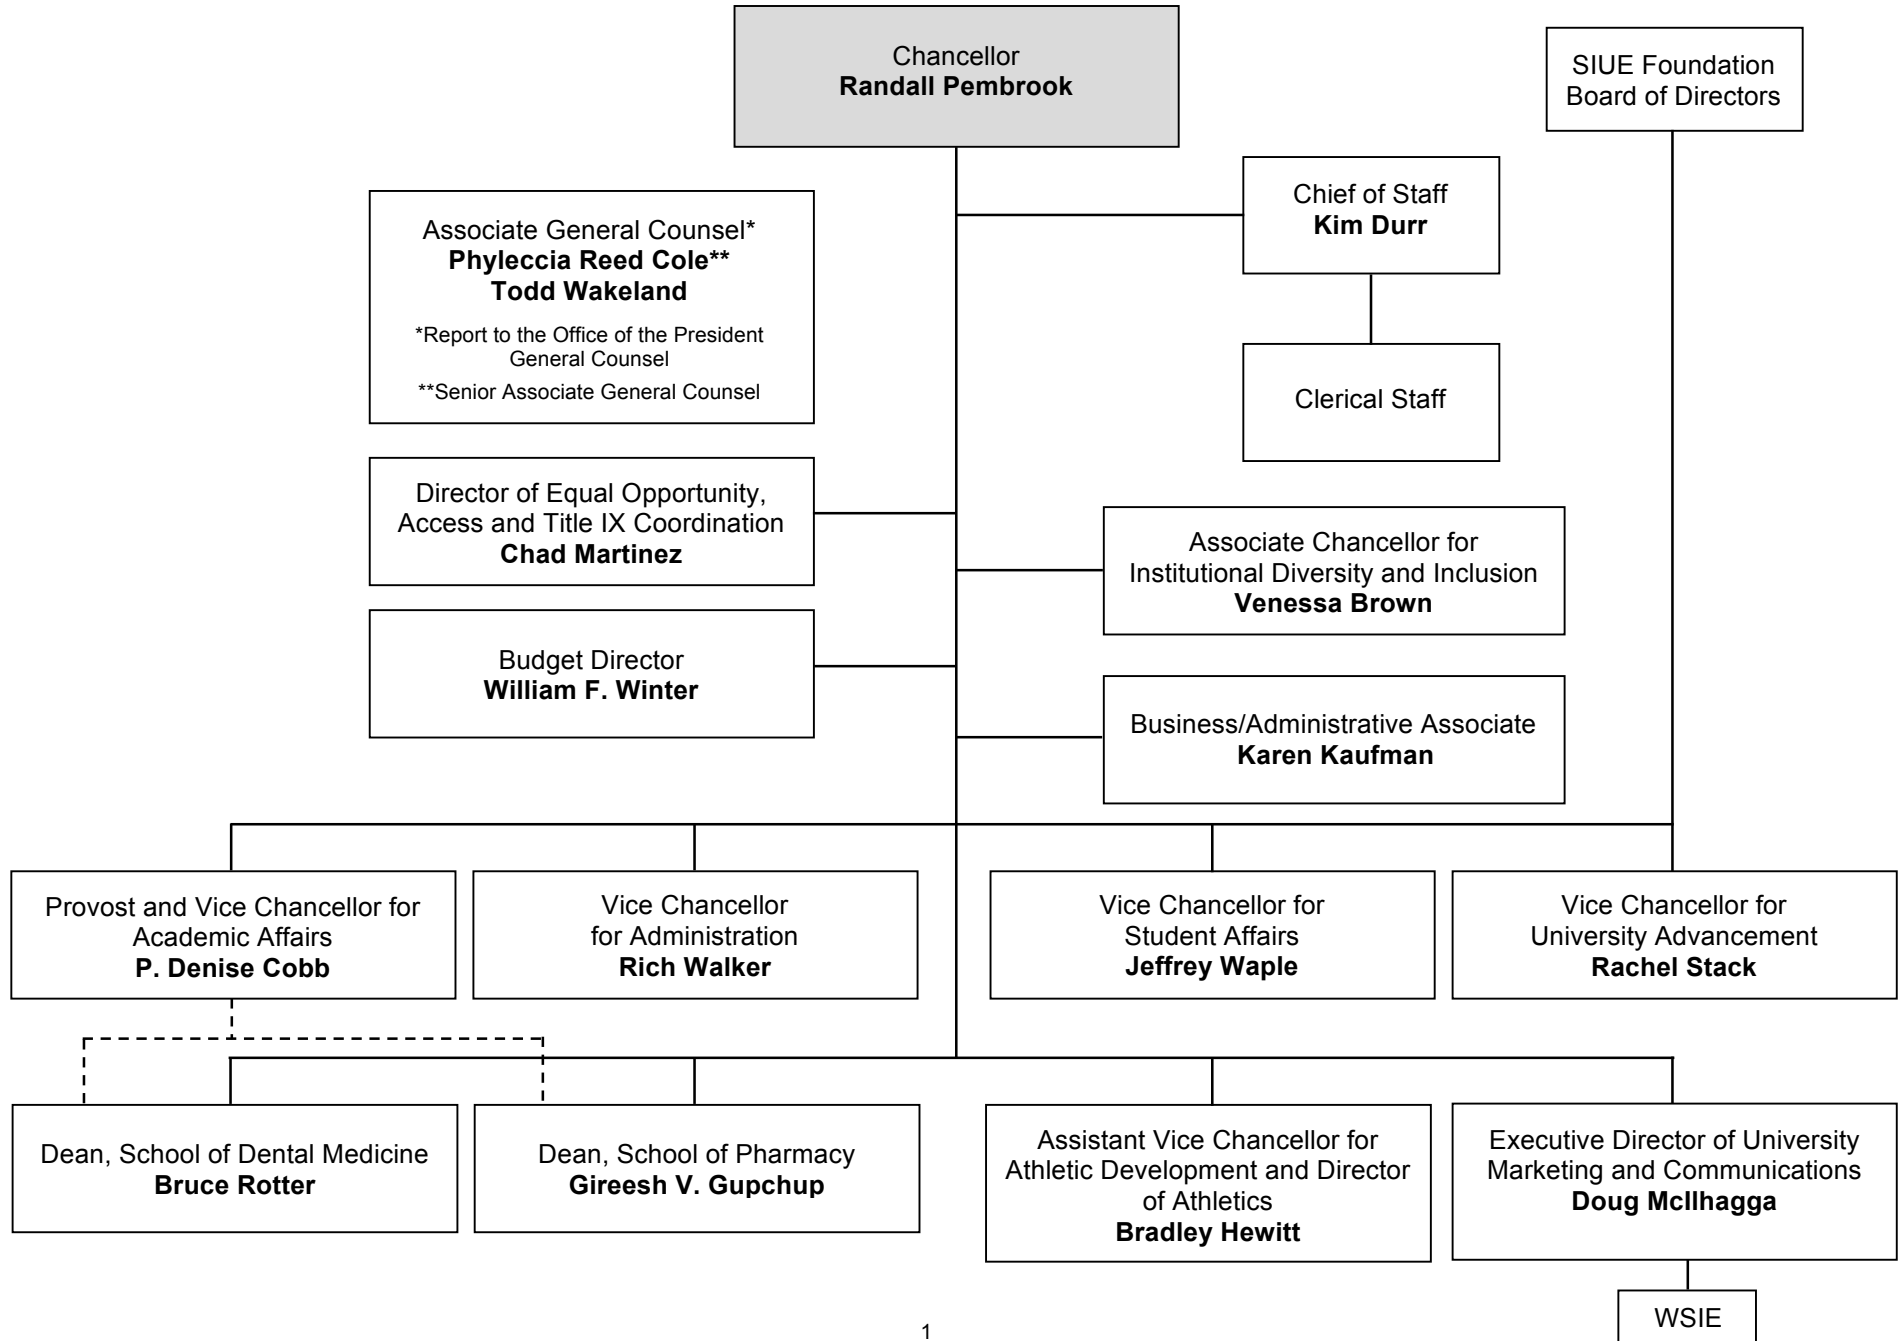

Southern Illinois University Edwardsville Organizational Chart

Vice Chancellor
for Administration
Rich Walker

Director of Planning
and Budgeting
Janet Haroian