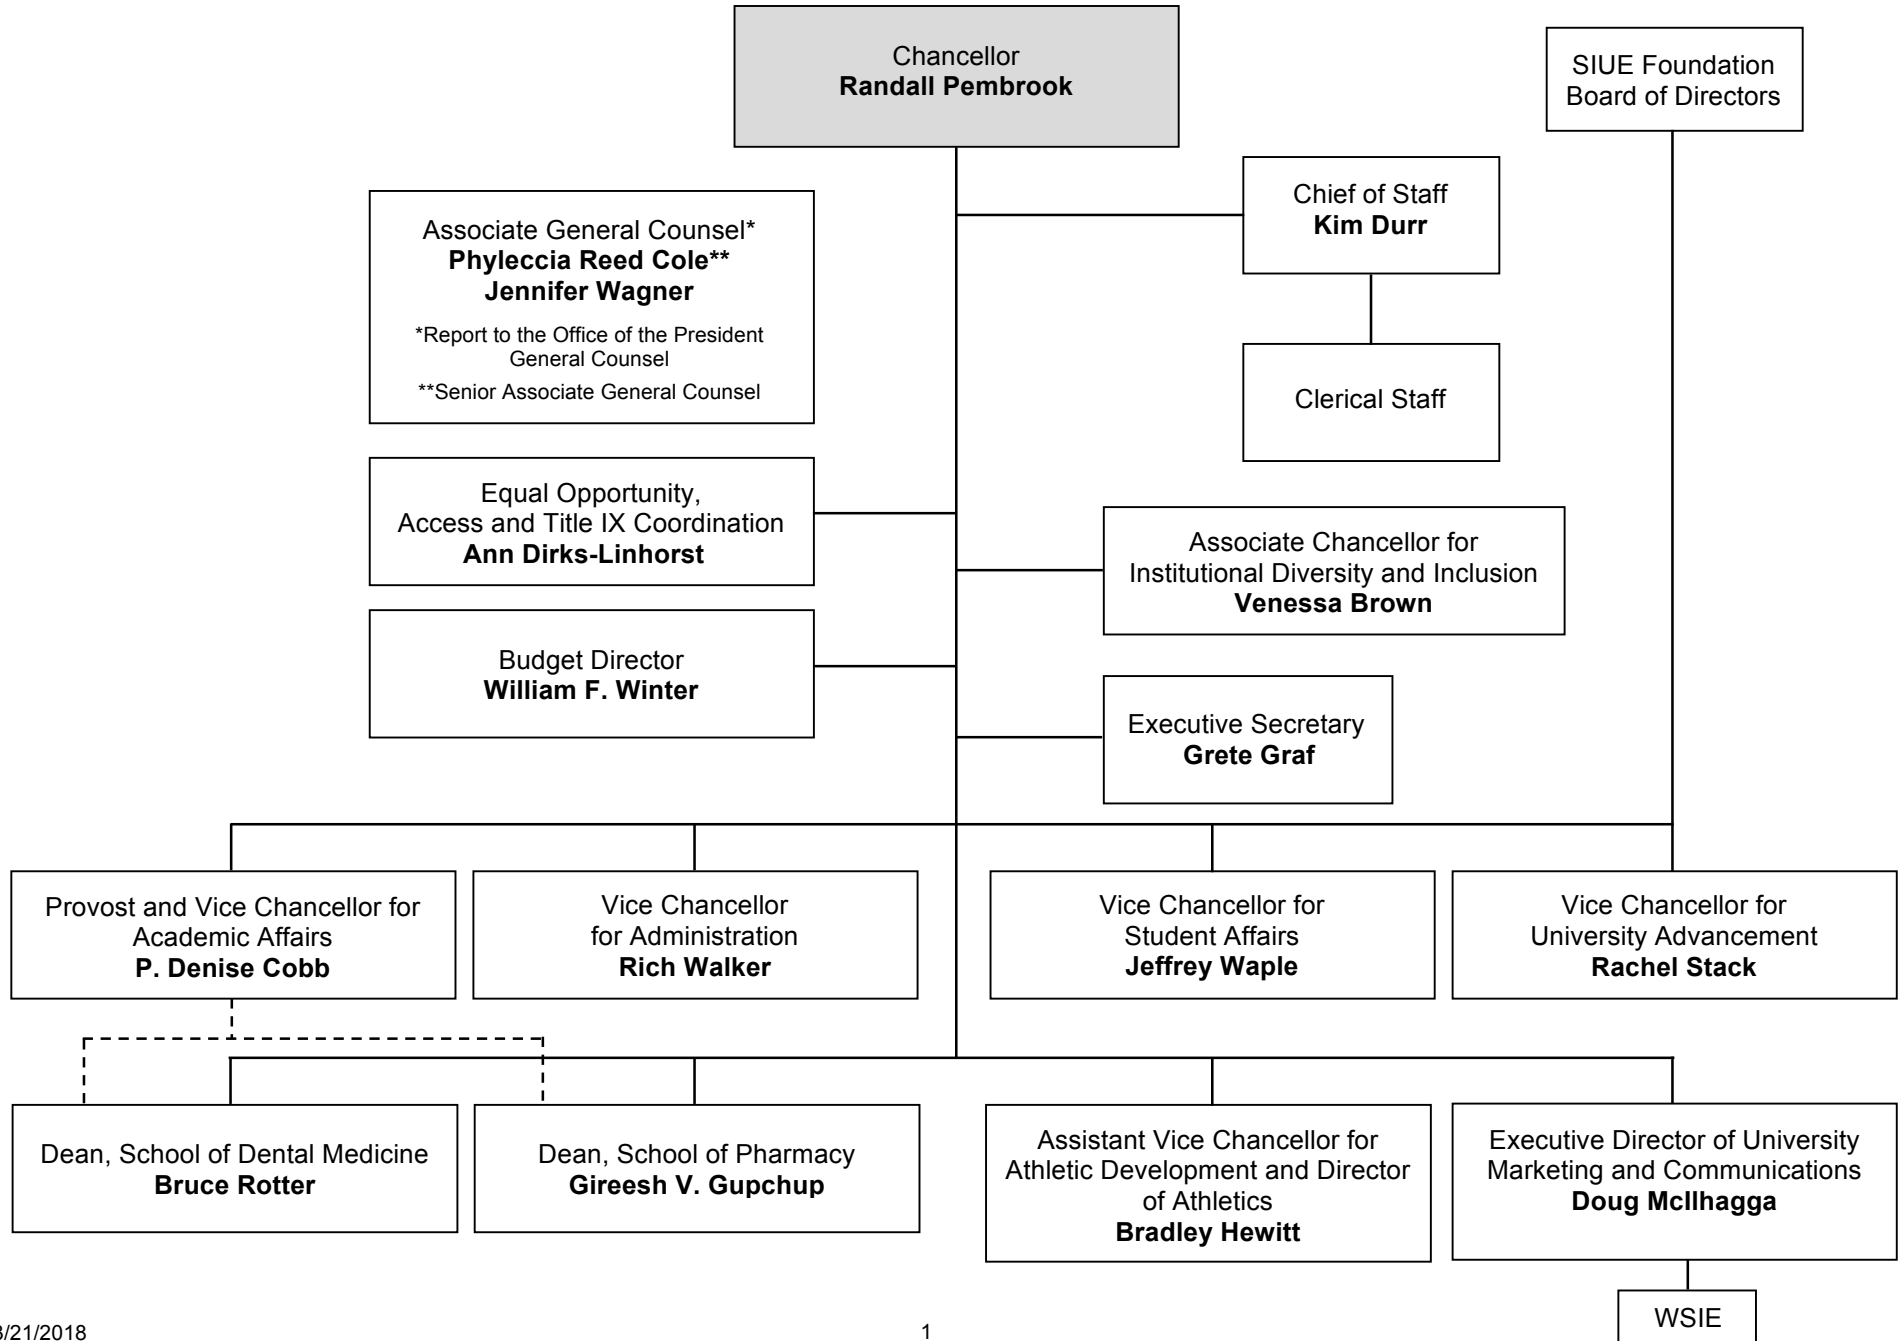

Southern Illinois University Edwardsville Organizational Chart

Vice Chancellor
for Administration
Rich Walker

Director of Planning
and Budgeting
Janet Haroian

Administrative
Services
Robert Vanzo

Facilities
Management
Craig Holan