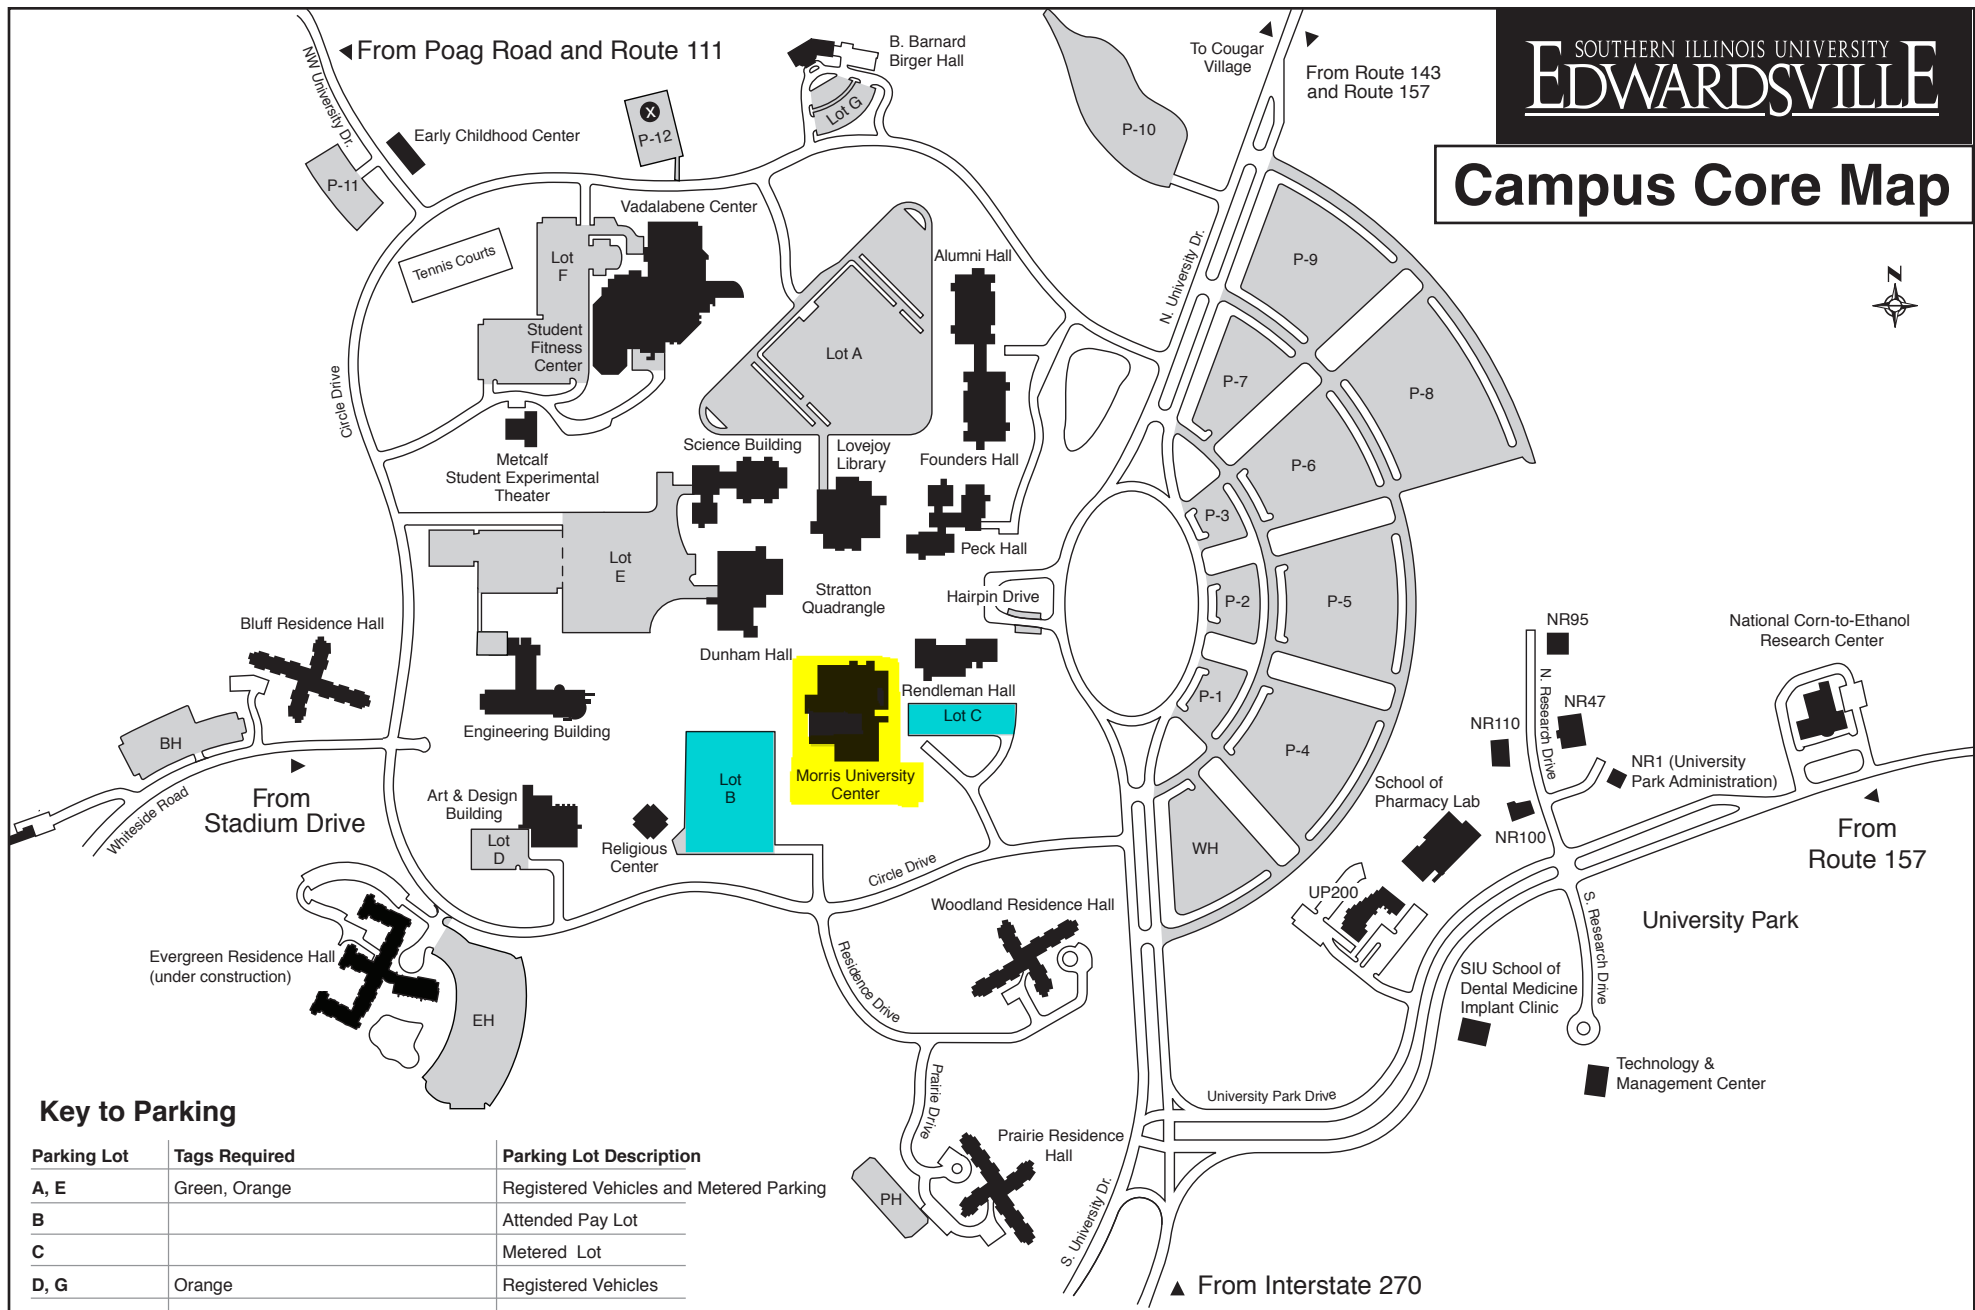

# Campus Core Map

### Key to Parking

Parking Lot	Tags Required	Parking Lot Description
A, E	Green, Orange	Registered Vehicles and Metered Parking
B		Attended Pay Lot
C		Metered Lot
D, G	Orange	Registered Vehicles
F	Brown; (All Current Tags after 3pm)	Registered Vehicles and Metered Parking
P4 - P12	All Current Tags	Registered Vehicles and Metered Parking
P1, P2, P3	Blue, Green; (All Current Tags after 3pm)	Registered Vehicles
BH, PH, WH, EH	RH Yellow	Registered Vehicles

**Parking Information:** Visitors may park in Lot B or metered portions of other lots.

\* Future Site / Under Construction (X)