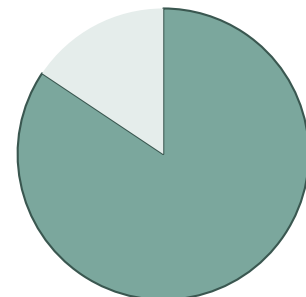

INTERNATIONAL
TRADE
ADMINISTRATION

St. Louis, MO-IL Merchandise Exports in 2016

The Metropolitan Export Series is a product funded and developed by the International Trade Administration using data from the U.S. Census Bureau. Merchandise export data are available for U.S. metropolitan areas beginning in 2005.

In 2016, St. Louis was the
38th
largest exporter in the U.S.

St. Louis Exports in 2016

**$8.3
billion**

Total St. Louis goods export value in 2016

Goods Exports From Select St. Louis Area Counties

County	Export Value
St. Louis County	$4.1 billion
St. Charles County	$1.2 billion
St. Louis city	$1.1 billion
St. Clair County	$420 million
Franklin County	$209 million

Exports Sustain St. Louis Area Businesses

- In 2014, 94% of St. Louis goods exporters shipped manufactured products overseas.

2,795

Number of St. Louis exporters in 2014 (latest available)

2,358

Number of small and medium-sized goods exporters in St. Louis in 2014

SMEs account for **84%** of St. Louis goods exporters

Note: Exporter counts reflect the number of companies, not establishments, and are therefore not additive across industries and geographies