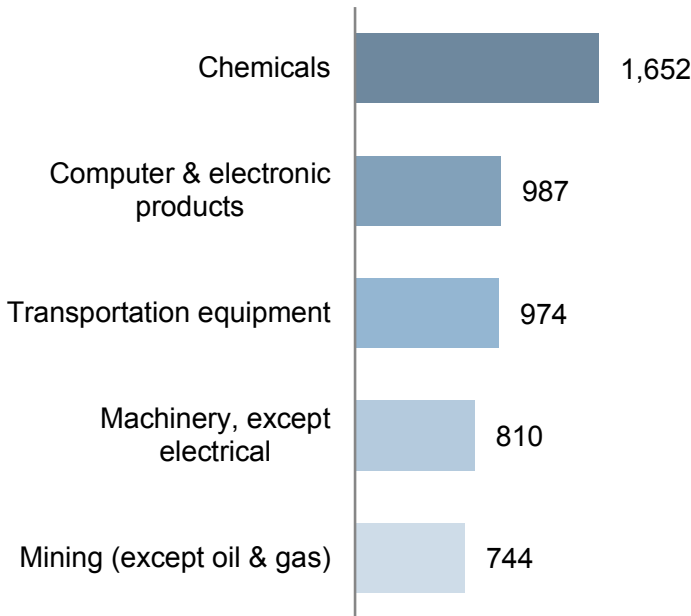

Top St. Louis Export Sectors
Millions of dollars

St. Louis is also a major exporter of:

- Processed foods
- Electrical equipment, appliances, & components
- Primary metal manufactures
- Fabricated metal products

Source Notes

Data year: 2016 Last updated: October 2017

Prepared by the Office of Trade and Economic Analysis, International Trade Administration, U.S. Department of Commerce.

For additional information and to view the complete data series and methodology, visit www.trade.gov/metrodata.

Exporter data available on <http://tse.export.gov/edb>.