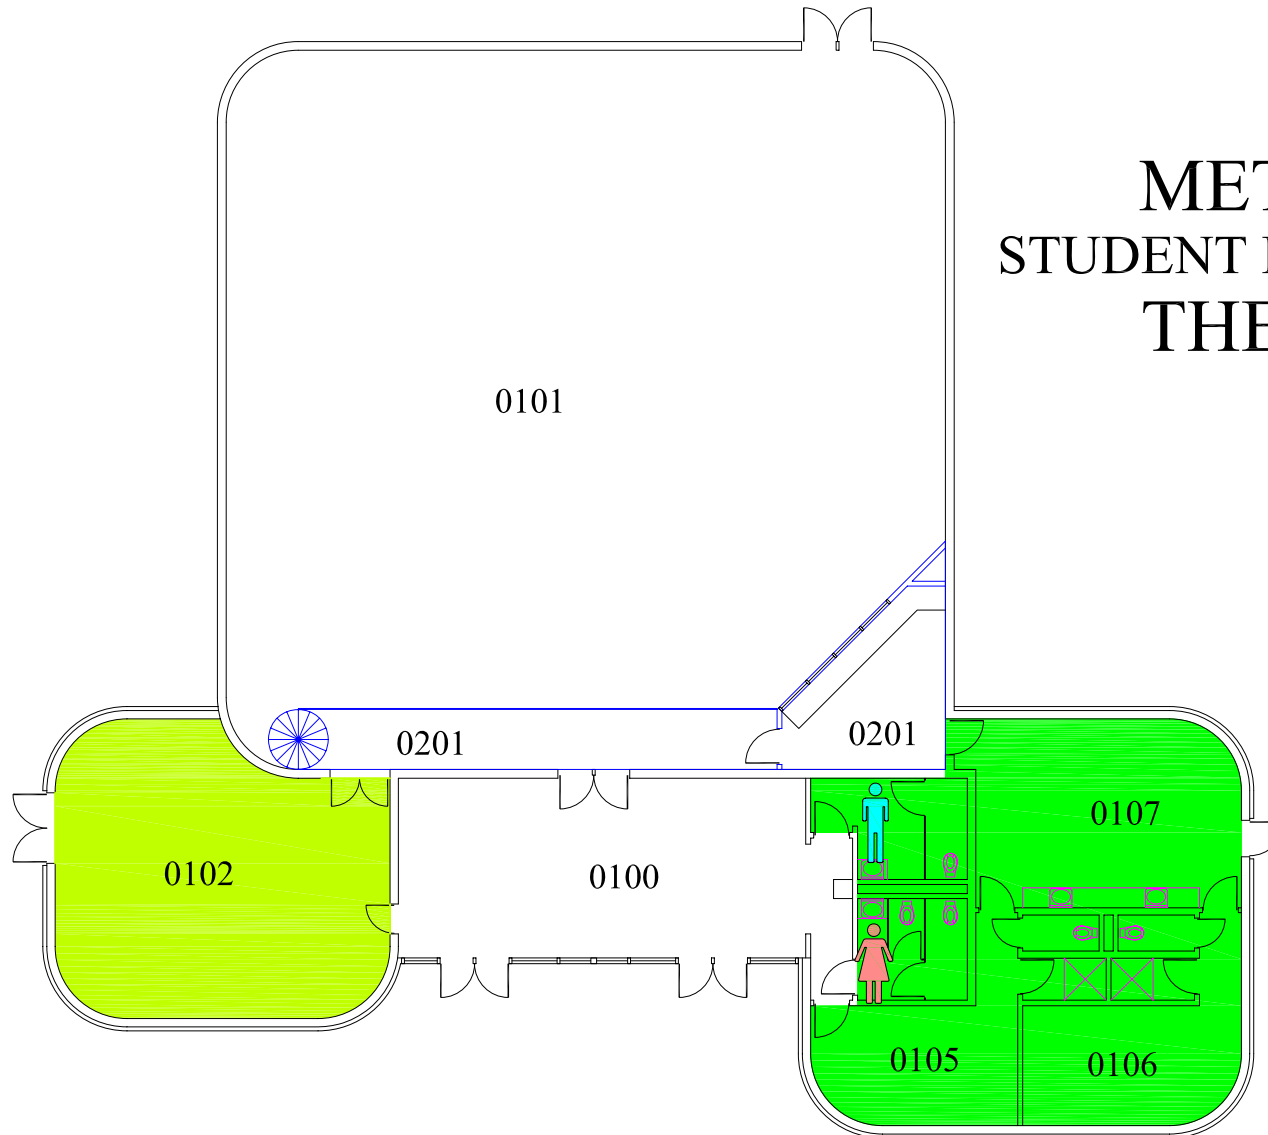

METCALF STUDENT EXPERIMENTAL THEATER

EMERGENCY STORM SHELTERS

In event of a Tornado Warning everyone should go to a

PRIMARY STORM SHELTERS

In event you can not get to a Primary Shelter go to a

SECONDARY STORM SHELTER

**METCALF
STUDENT EXERIMENTAL
THEATER**