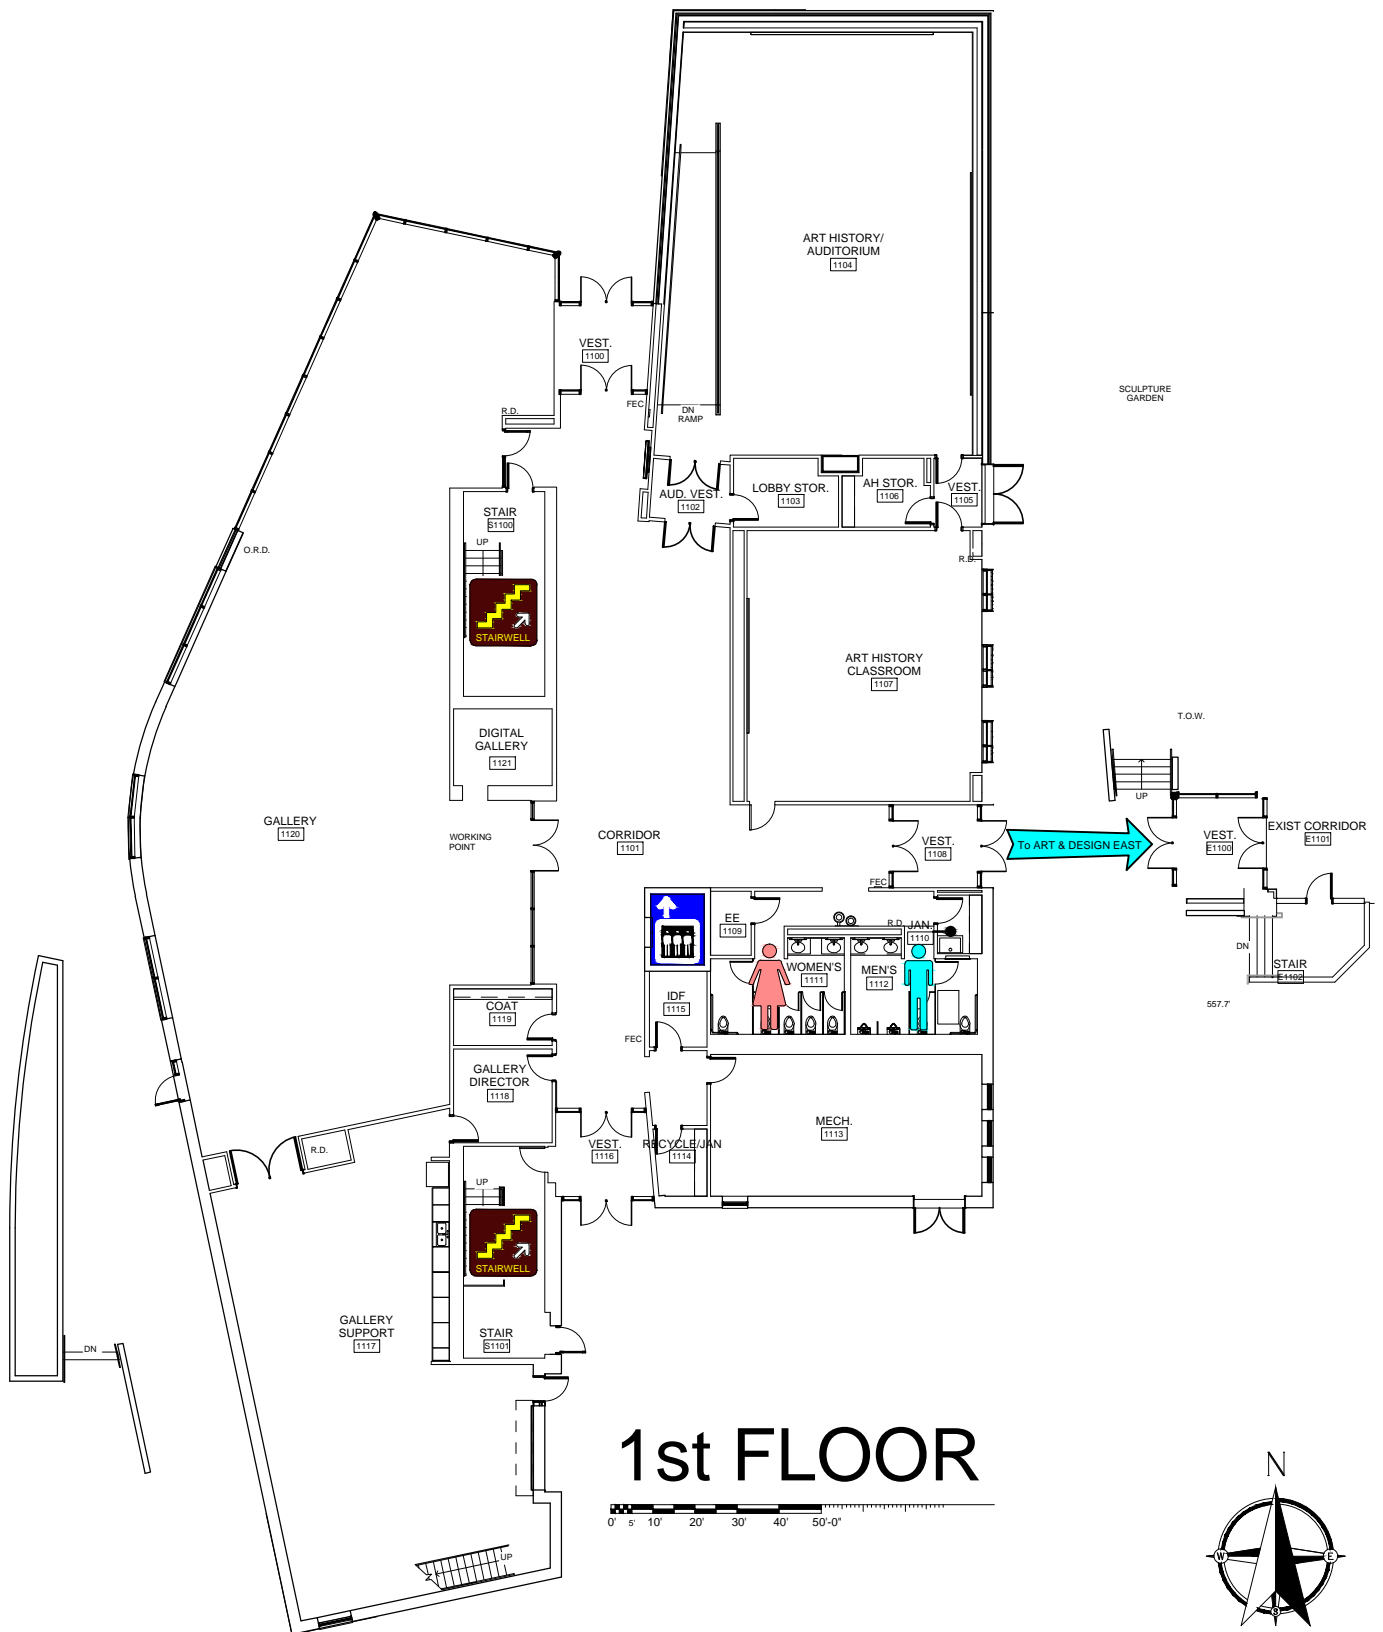

ART & DESIGN West

ART & DESIGN West

2nd FLOOR

EMERGENCY STORM SHELTERS

In event of a Tornado Warning everyone should go to a Lower Level **Primary Storm Shelter**

In event you can not get to a Primary Shelter go to a **Secondary Storm Shelter**

ART & DESIGN West

1st FLOOR

EMERGENCY STORM SHELTERS

In event of a Tornado Warning everyone should go to a Lower Level **Primary Storm Shelter**

In event you can not get to a Primary Shelter go to a **Secondary Storm Shelter**

ART & DESIGN West 2nd FLOOR