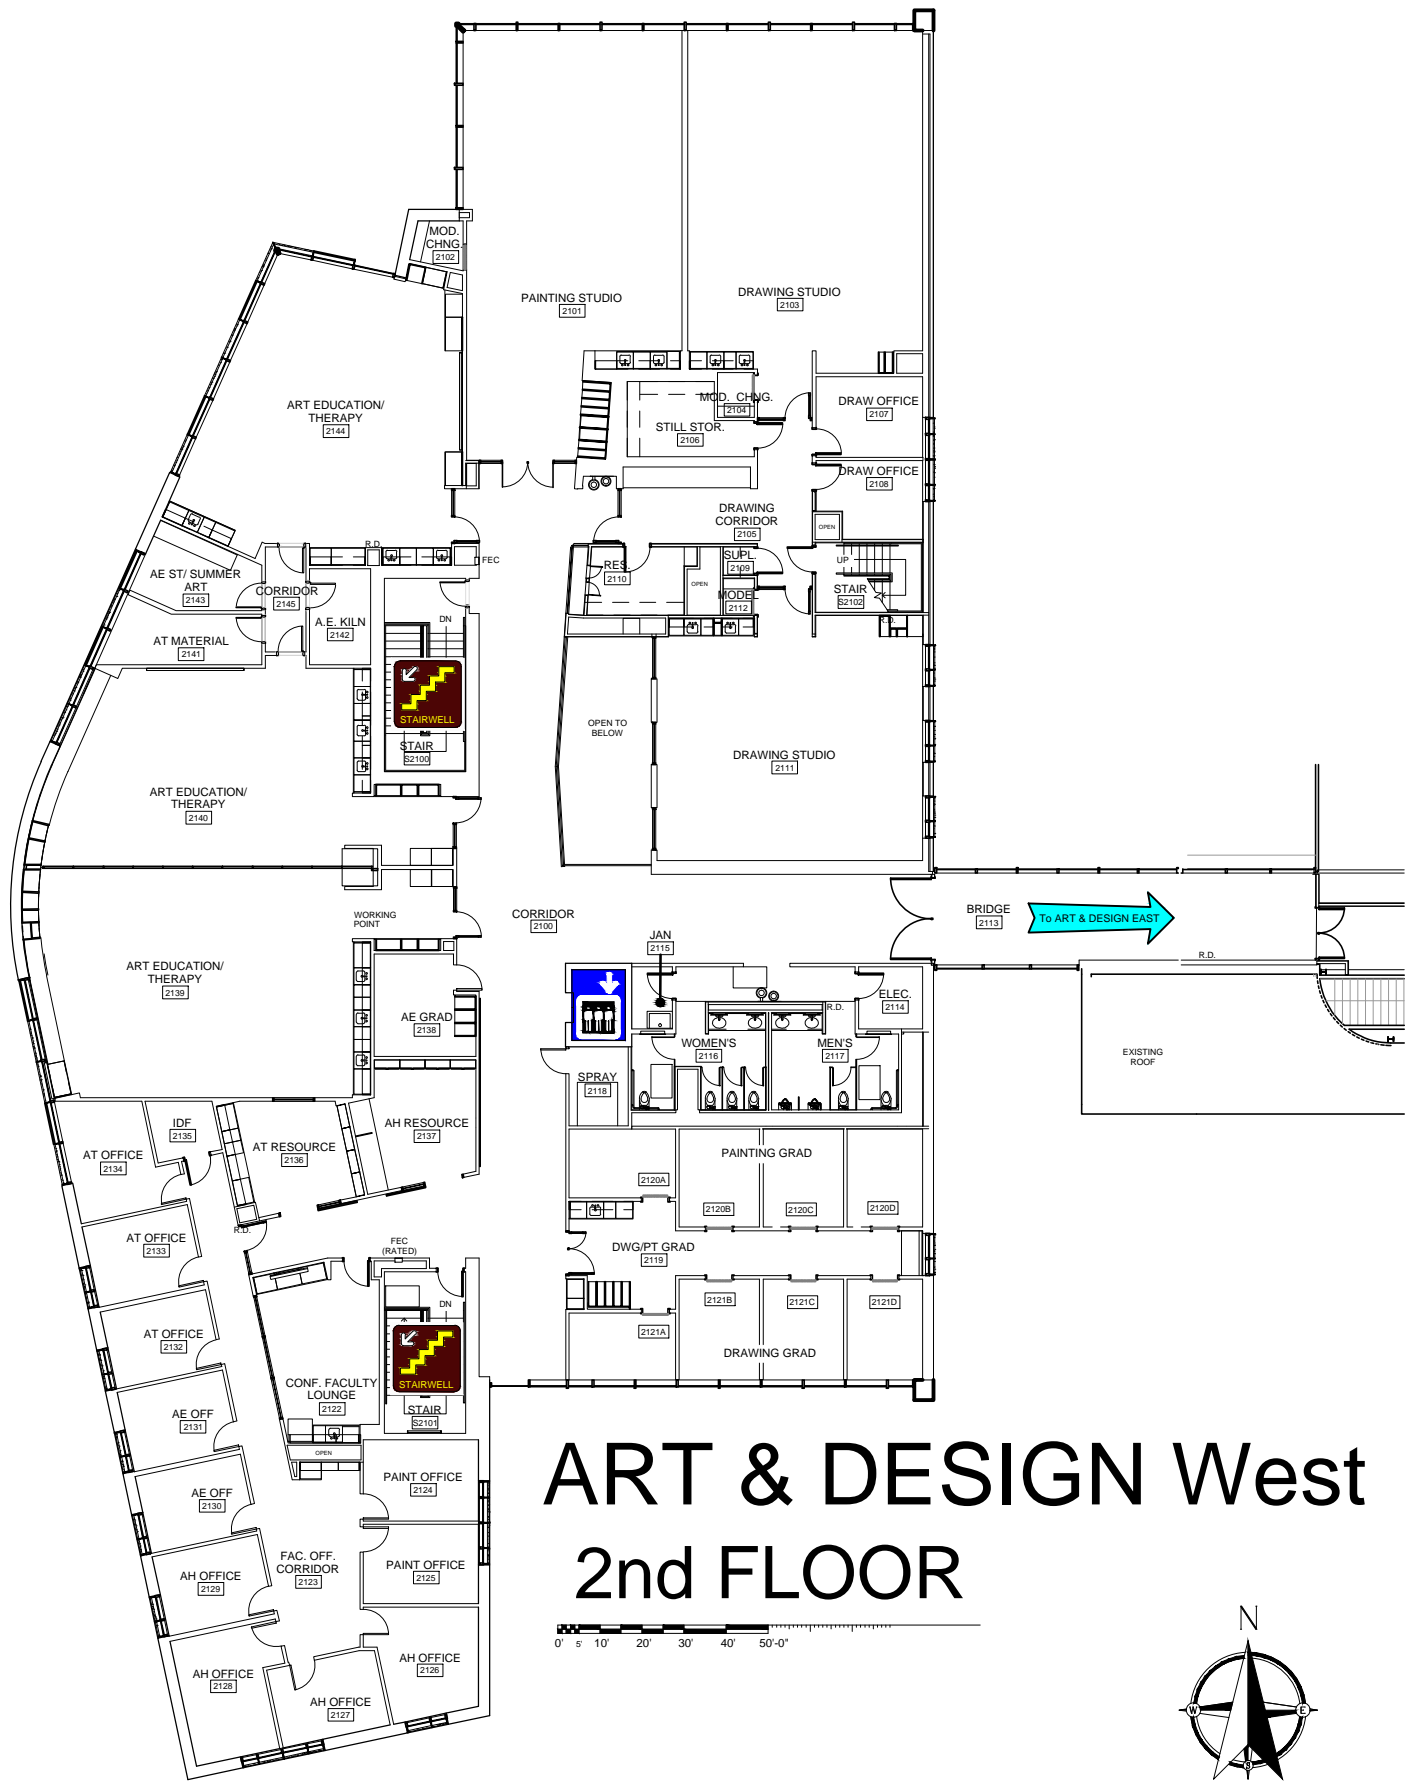

ART & DESIGN West

ART & DESIGN West

2nd FLOOR

EMERGENCY STORM SHELTERS

In event of a Tornado Warning everyone should go to a Lower Level **Primary Storm Shelter**

In event you can not get to a Primary Shelter go to a **Secondary Storm Shelter**

ART & DESIGN West

1st FLOOR

EMERGENCY STORM SHELTERS

In event of a Tornado Warning everyone should go to a Lower Level **Primary Storm Shelter**

In event you can not get to a Primary Shelter go to a **Secondary Storm Shelter**

ART & DESIGN West 2nd FLOOR