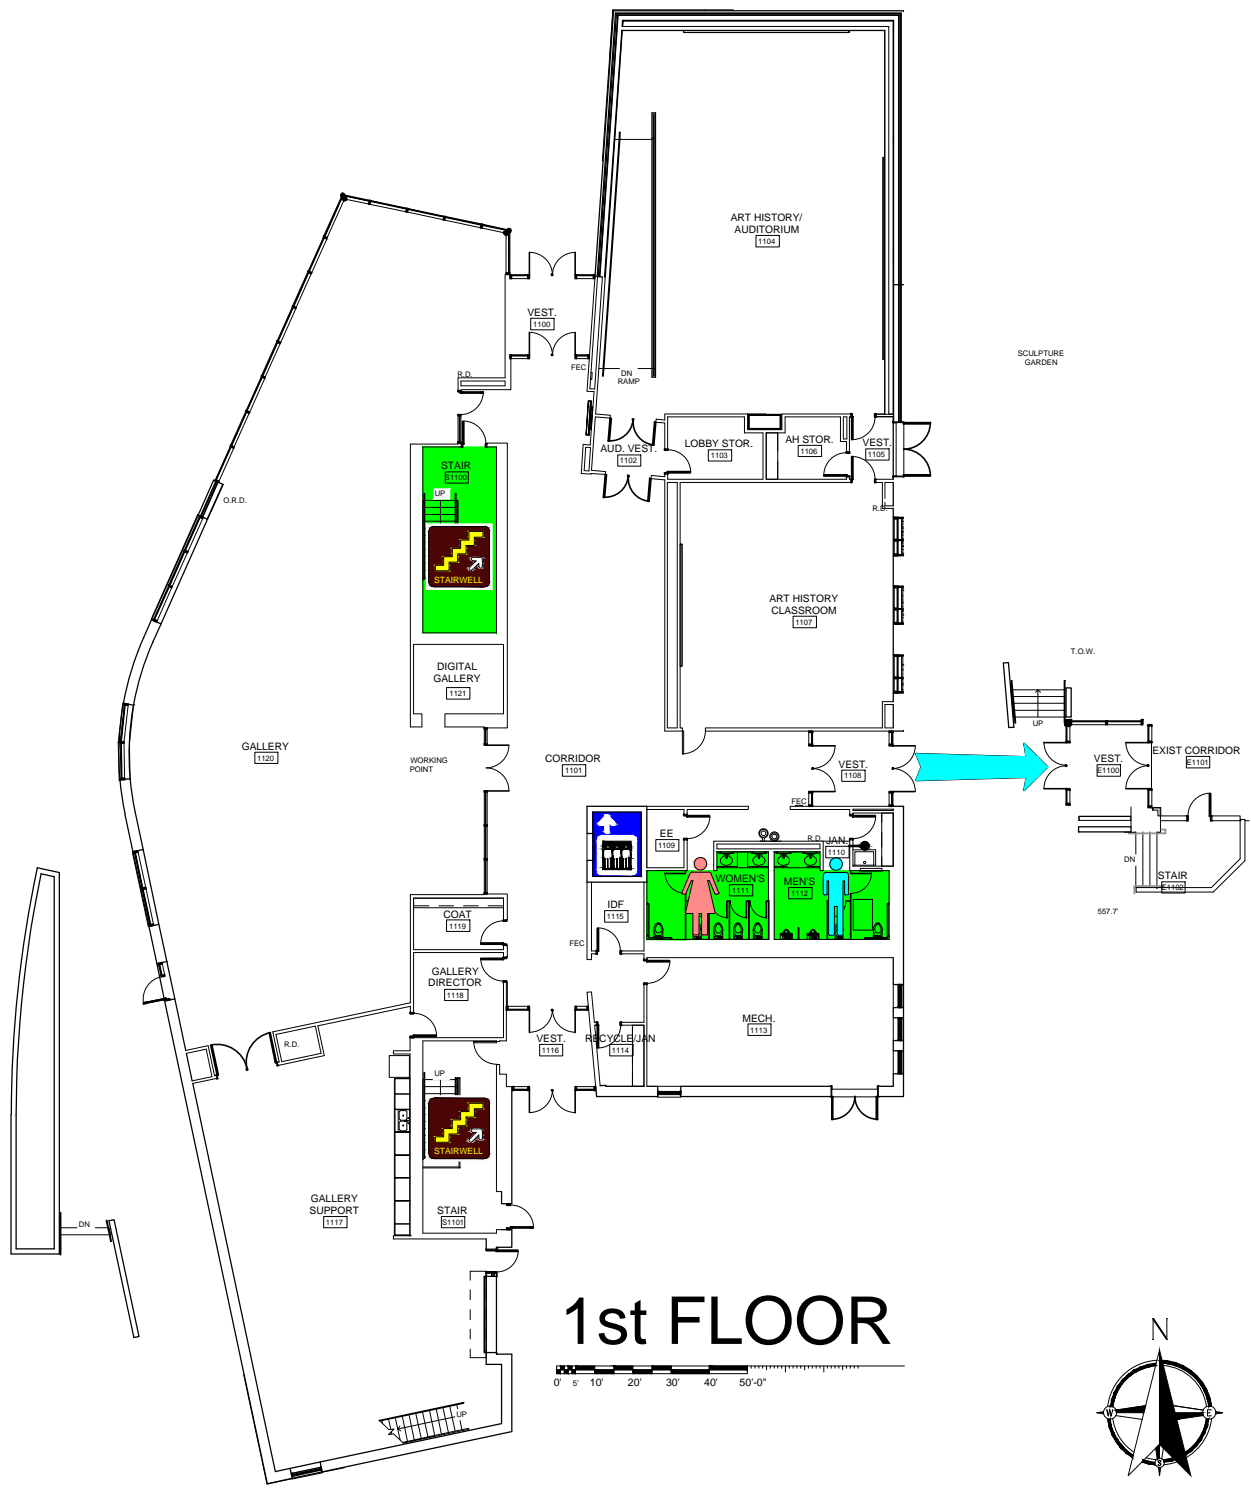

ART & DESIGN West

ART & DESIGN West

2nd FLOOR

EMERGENCY STORM SHELTERS

In event of a Tornado Warning everyone should go to a Lower Level **Primary Storm Shelter**

In event you can not get to a Primary Shelter go to a **Secondary Storm Shelter**

ART & DESIGN West

1st FLOOR

EMERGENCY STORM SHELTERS

In event of a Tornado Warning everyone should go to a Lower Level **Primary Storm Shelter**

In event you can not get to a Primary Shelter go to a **Secondary Storm Shelter**

ART & DESIGN West 2nd FLOOR