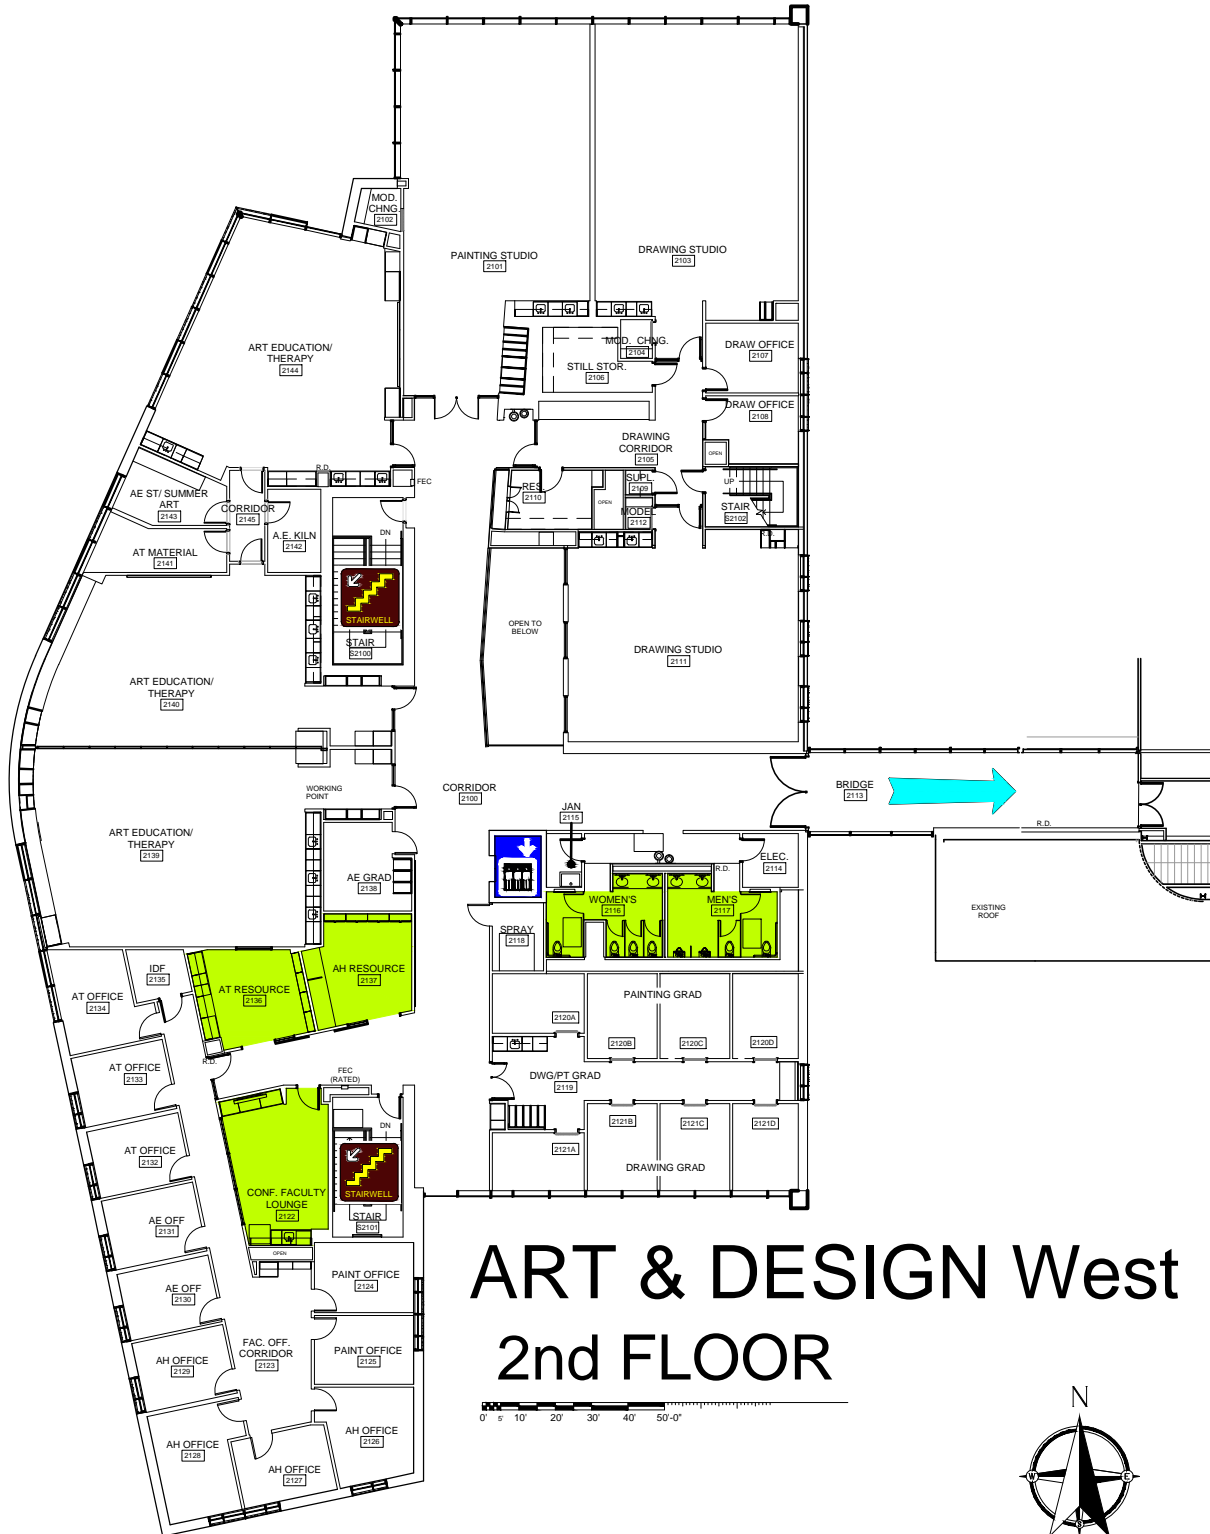

ART & DESIGN West

ART & DESIGN West

2nd FLOOR

EMERGENCY STORM SHELTERS

In event of a Tornado Warning everyone should go to a Lower Level **Primary Storm Shelter**

In event you can not get to a Primary Shelter go to a **Secondary Storm Shelter**

ART & DESIGN West

1st FLOOR

EMERGENCY STORM SHELTERS

In event of a Tornado Warning everyone should go to a Lower Level **Primary Storm Shelter**

In event you can not get to a Primary Shelter go to a **Secondary Storm Shelter**

ART & DESIGN West 2nd FLOOR