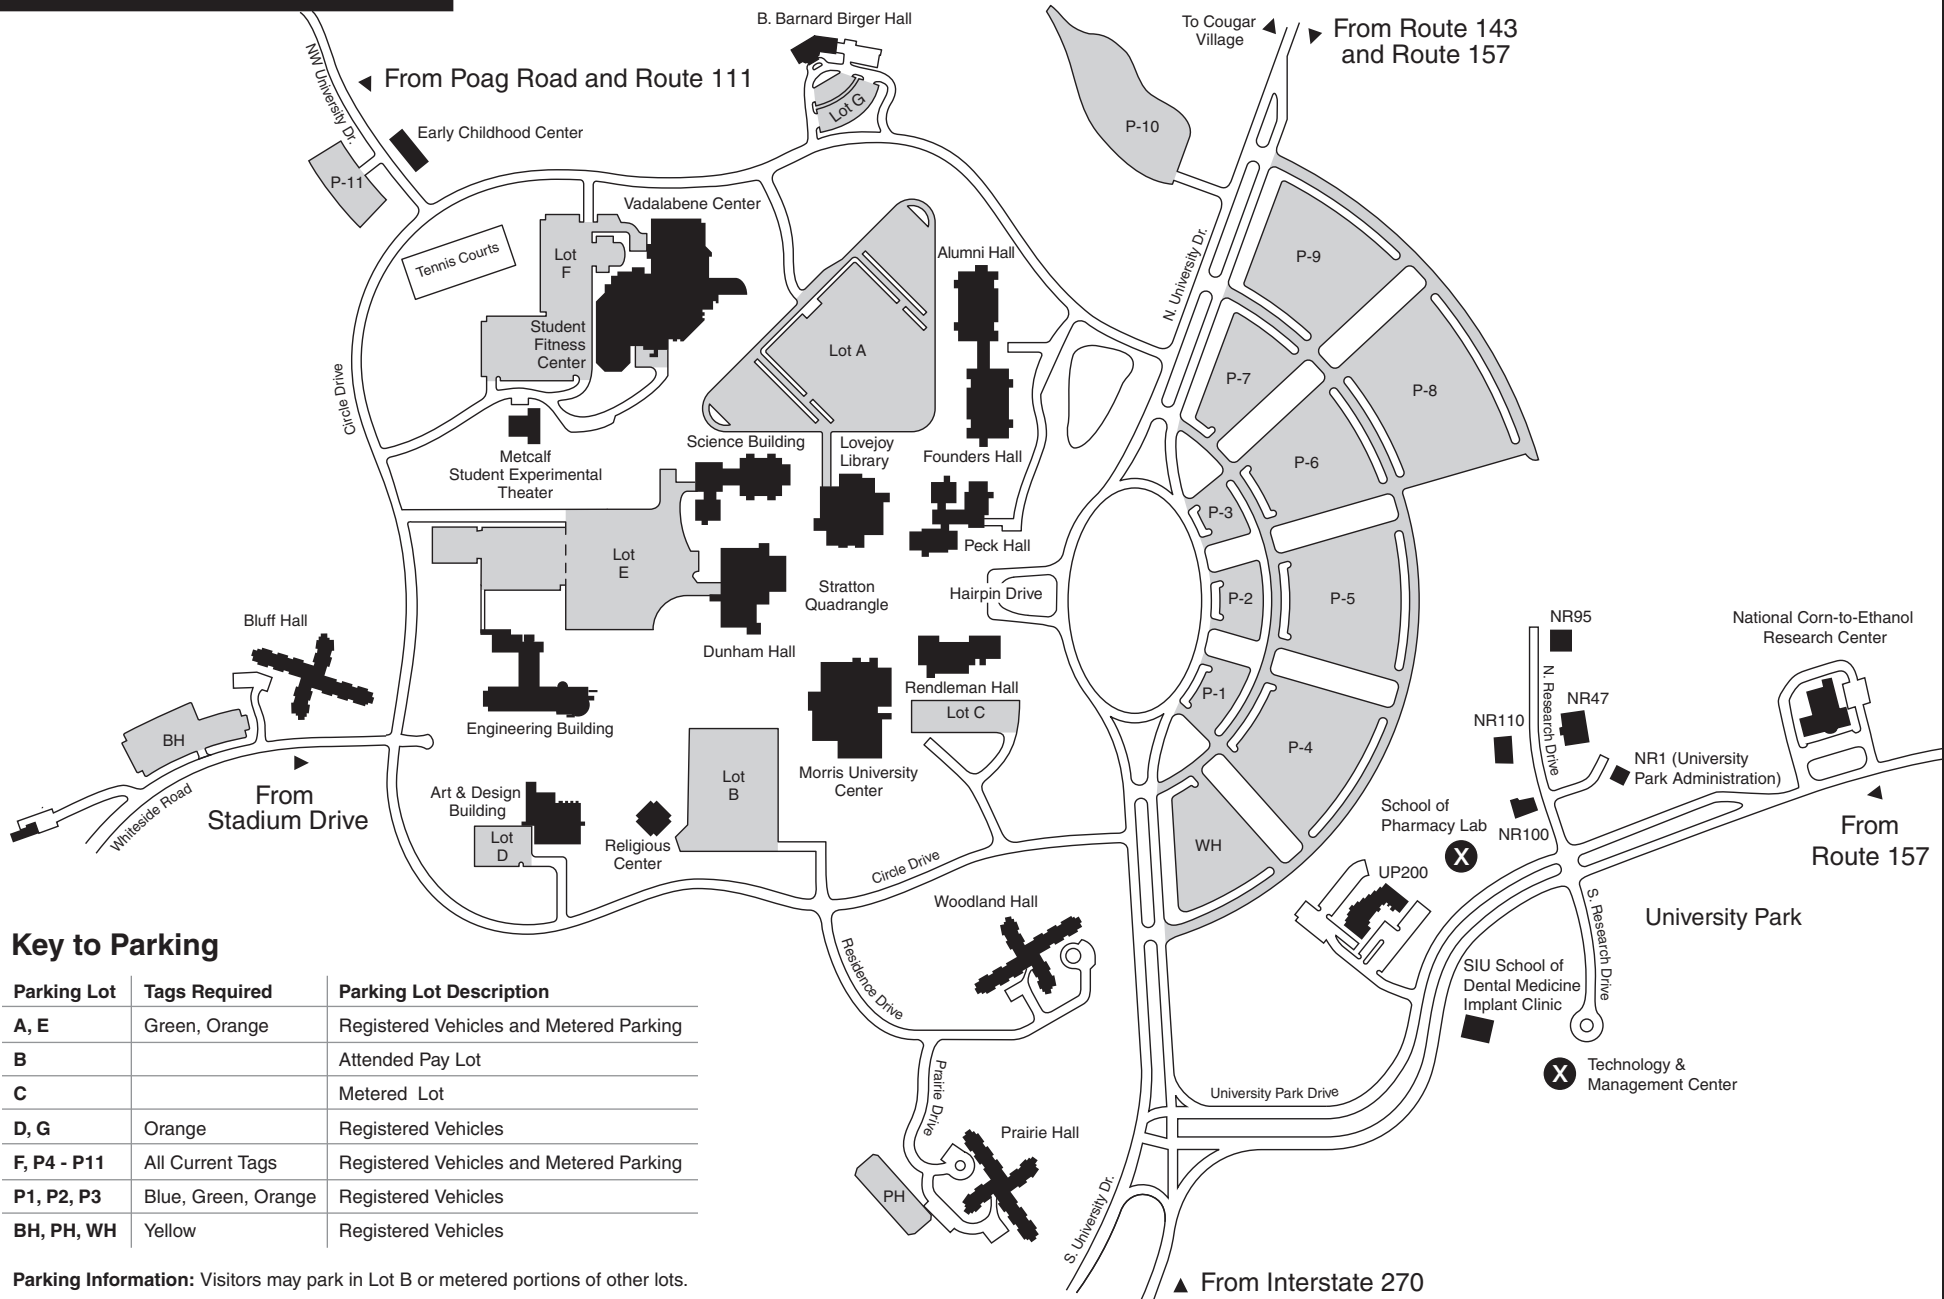

Campus Core Map

Key to Parking

| Parking Lot | Tags Required | Parking Lot Description |
|-------------|---------------------|---|
| A, E | Green, Orange | Registered Vehicles and Metered Parking |
| B | | Attended Pay Lot |
| C | | Metered Lot |
| D, G | Orange | Registered Vehicles |
| F, P4 - P11 | All Current Tags | Registered Vehicles and Metered Parking |
| P1, P2, P3 | Blue, Green, Orange | Registered Vehicles |
| BH, PH, WH | Yellow | Registered Vehicles |

Parking Information: Visitors may park in Lot B or metered portions of other lots.

X Future Site / Under Construction