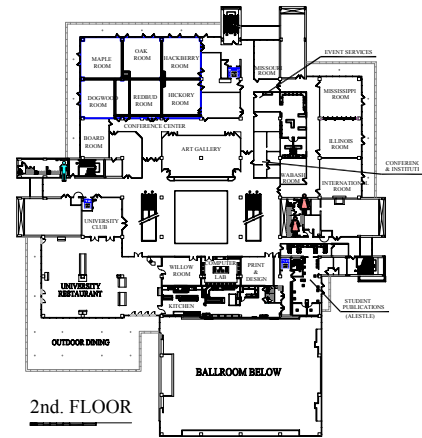

Morris University Center

LOWER LEVEL

1st FLOOR

2nd FLOOR

DIRECTORY

INFORMATION KIOSK	1st FLOOR	Gosen Lounge	1st FLOOR
Administration Office	1st FLOOR	Kinell Leadership Office	1st FLOOR
Bank of Edwardsville	1st FLOOR	Print & Design	2nd FLOOR
Computer Lab	2nd FLOOR	Recreation Area	Lower Level
Cougar Lanes	Lower Level	Student Publication (ALESTLE)	2nd FLOOR
		University Hair	Lower Level

DINING SERVICES

Chick-fil-A	Lower Level
Cougar Den	Lower Level
Freshen's	Lower Level
Pizza Hut	Lower Level
Servery	Lower Level
Starbucks Coffee	1st FLOOR
Taco Bell	Lower Level
University Restaurant	2nd FLOOR

CONFERENCE ROOMS

Conferences & Institutes	2nd FLOOR
BOARD ROOM	2nd FLOOR
DOGWOOD ROOM	2nd FLOOR
HACKBERRY ROOM	2nd FLOOR
HICKORY ROOM	2nd FLOOR
ILLINOIS ROOM	2nd FLOOR
INTERNATIONAL ROOM	2nd FLOOR
MAPLE ROOM	2nd FLOOR
MISSISSIPPI ROOM	2nd FLOOR
MISSOURI ROOM	2nd FLOOR
OAK ROOM	2nd FLOOR
REDBUD ROOM	2nd FLOOR
WABASH ROOM	2nd FLOOR

SHOPS

Auntie Anne's	1st FLOOR
Union Station	1st FLOOR
Bookstore	1st FLOOR

MERIDIAN BALLROOM

Meridian Ballroom	1st FLOOR
Pre-Function	1st FLOOR
Union Station	1st FLOOR

CONFERENCE/DINNING ROOMS

UNIVERSITY CLUB	2nd FLOOR
WILLOW ROOM	2nd FLOOR