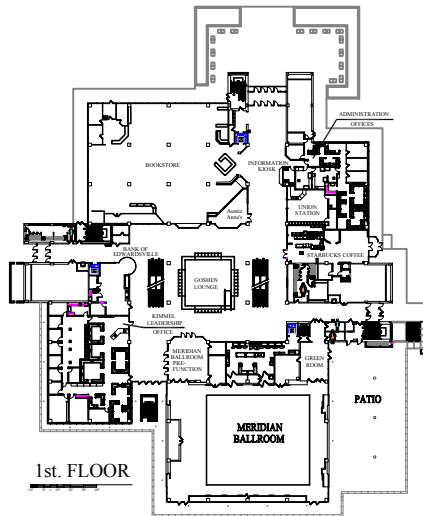

Morris University Center

LOWER LEVEL

1st FLOOR

2nd FLOOR

DIRECTORY

INFORMATION KIOSK	1st FLOOR	Gosen Lounge	1st FLOOR
Administration Office	1st FLOOR	Kinell Leadership Office	1st FLOOR
Bank of Edwardsville	1st FLOOR	Print & Design	2nd FLOOR
Computer Lab	2nd FLOOR	Recreation Area	Lower Level
Cougar Lanes	Lower Level	Student Publication (ALESTLE)	2nd FLOOR
		University Hair	Lower Level

DINING SERVICES

Chick-fil-A	Lower Level
Cougar Den	Lower Level
Freshen's	Lower Level
Pizza Hut	Lower Level
Servery	Lower Level
Starbucks Coffee	1st FLOOR
Taco Bell	Lower Level
University Restaurant	2nd FLOOR

CONFERENCE ROOMS

Conferences & Institutes	2nd FLOOR
BOARD ROOM	2nd FLOOR
DOGWOOD ROOM	2nd FLOOR
HACKBERRY ROOM	2nd FLOOR
HICKORY ROOM	2nd FLOOR
ILLINOIS ROOM	2nd FLOOR
INTERNATIONAL ROOM	2nd FLOOR
MAPLE ROOM	2nd FLOOR
MISSISSIPPI ROOM	2nd FLOOR
MISSOURI ROOM	2nd FLOOR
OAK ROOM	2nd FLOOR
REDBUD ROOM	2nd FLOOR
WABASH ROOM	2nd FLOOR

SHOPS

Auntie Anne's	1st FLOOR
Union Station	1st FLOOR
Bookstore	1st FLOOR

MERIDIAN BALLROOM

Meridian Ballroom	1st FLOOR
Pre-Function	1st FLOOR
Union Station	1st FLOOR

CONFERENCE/DINNING ROOMS

UNIVERSITY CLUB	2nd FLOOR
WILLOW ROOM	2nd FLOOR