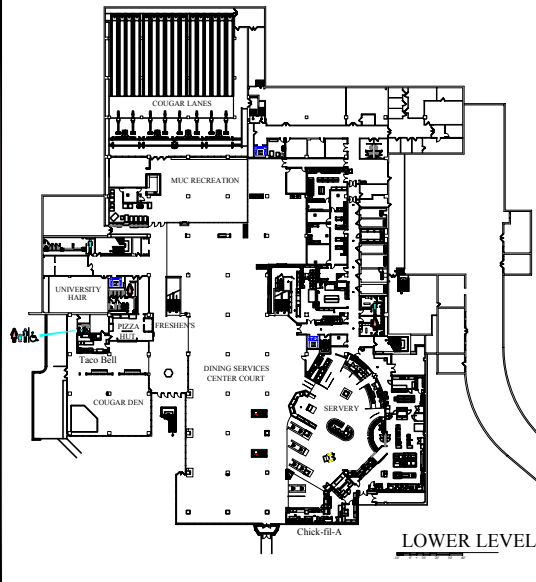

Morris University Center

LOWER LEVEL

1st FLOOR

2nd FLOOR

DIRECTORY

INFORMATION KIOSK	1st FLOOR	Gosen Lounge	1st FLOOR
Administration Office	1st FLOOR	Kinell Leadership Office	1st FLOOR
Bank of Edwardsville	1st FLOOR	Print & Design	2nd FLOOR
Computer Lab	2nd FLOOR	Recreation Area	Lower Level
Cougar Lanes	Lower Level	Student Publication (ALESTLE)	2nd FLOOR
		University Hair	Lower Level

DINING SERVICES

Chick-fil-A	Lower Level
Cougar Den	Lower Level
Freshen's	Lower Level
Pizza Hut	Lower Level
Servery	Lower Level
Starbucks Coffee	1st FLOOR
Taco Bell	Lower Level
University Restaurant	2nd FLOOR

CONFERENCE ROOMS

Conferences & Institutes	2nd FLOOR
BOARD ROOM	2nd FLOOR
DOGWOOD ROOM	2nd FLOOR
HACKBERRY ROOM	2nd FLOOR
HICKORY ROOM	2nd FLOOR
ILLINOIS ROOM	2nd FLOOR
INTERNATIONAL ROOM	2nd FLOOR
MAPLE ROOM	2nd FLOOR
MISSISSIPPI ROOM	2nd FLOOR
MISSOURI ROOM	2nd FLOOR
OAK ROOM	2nd FLOOR
REDBUD ROOM	2nd FLOOR
WABASH ROOM	2nd FLOOR

SHOPS

Auntie Anne's	1st FLOOR
Union Station	1st FLOOR
Bookstore	1st FLOOR

MERIDIAN BALLROOM

Meridian Ballroom	1st FLOOR
Pre-Function	1st FLOOR
Union Station	1st FLOOR

CONFERENCE/DINNING ROOMS

UNIVERSITY CLUB	2nd FLOOR
WILLOW ROOM	2nd FLOOR