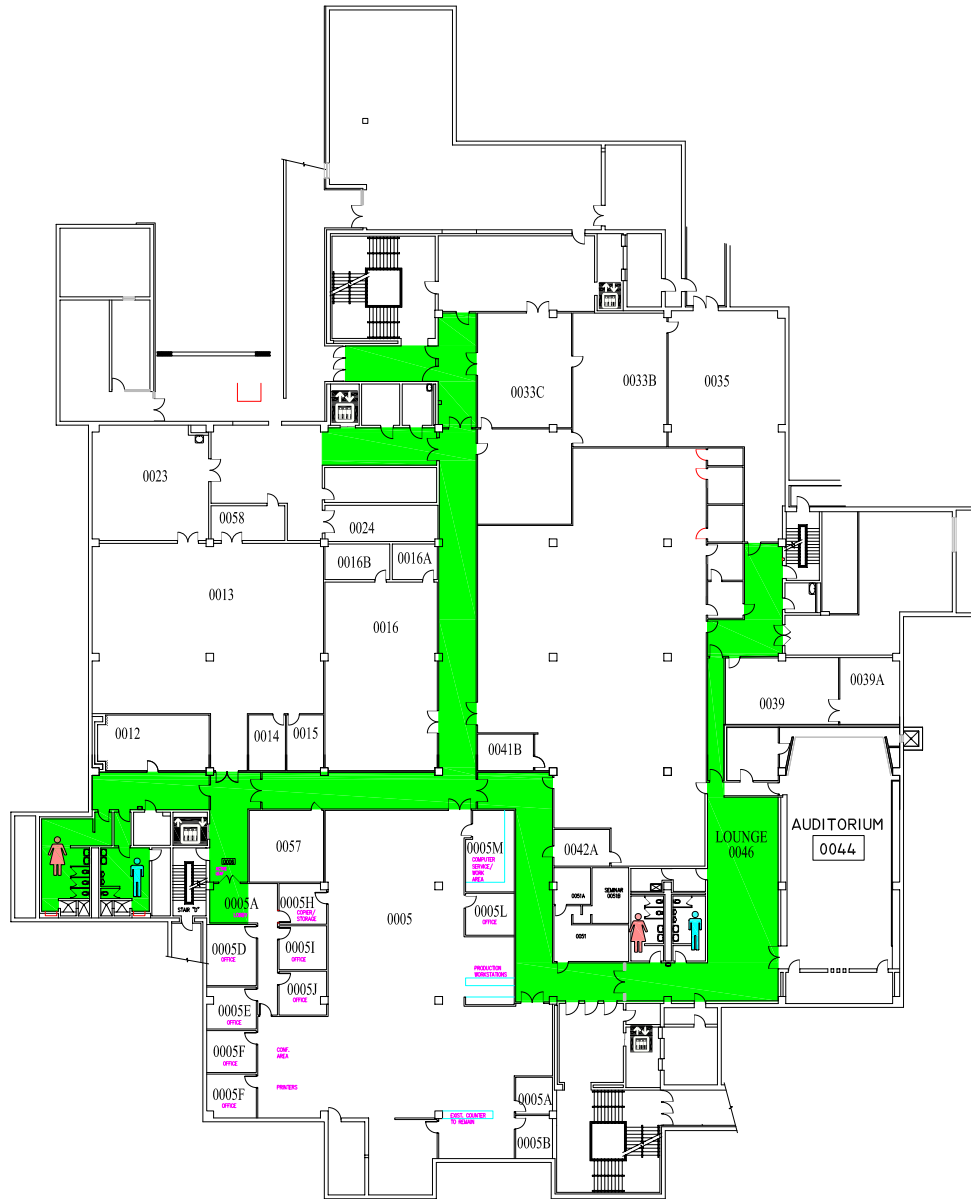

# EMERGENCY STORM SHELTERS

In event of a Tornado Warning everyone should go to a

**PRIMARY STORM SHELTERS**

located here on the lower level

### LOWER LEVEL

0' 5' 10' 20' 30' 40' 50'-0"