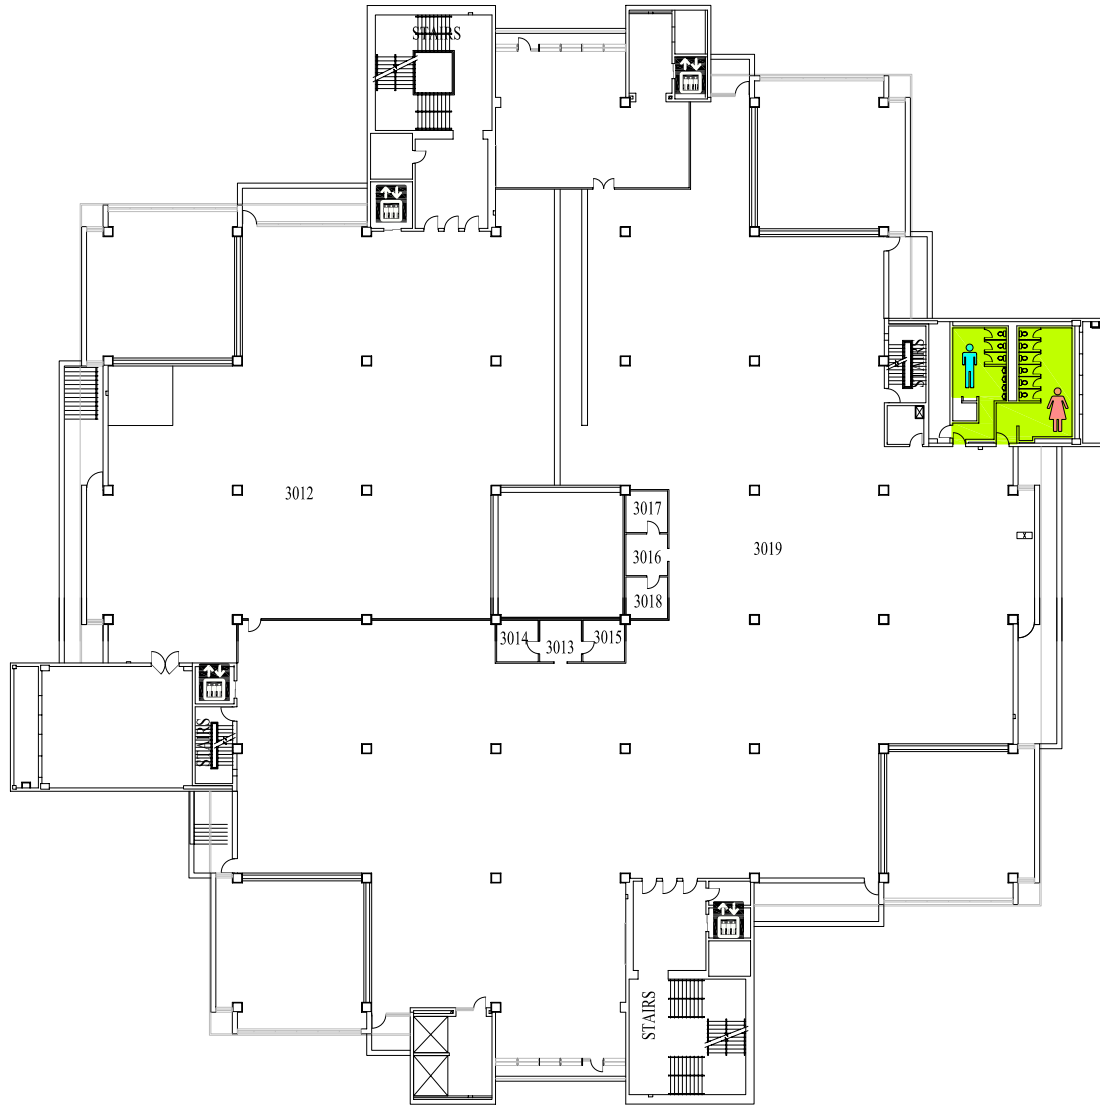

# EMERGENCY STORM SHELTERS

In event of a Tornado Warning everyone should go to a Lower Level **PRIMARY SHELTER**

In event you can not get to a Primary Shelter go to a **SECONDARY STORM SHELTER**

located on 1st, 2nd, & 3rd floors

### Third Floor