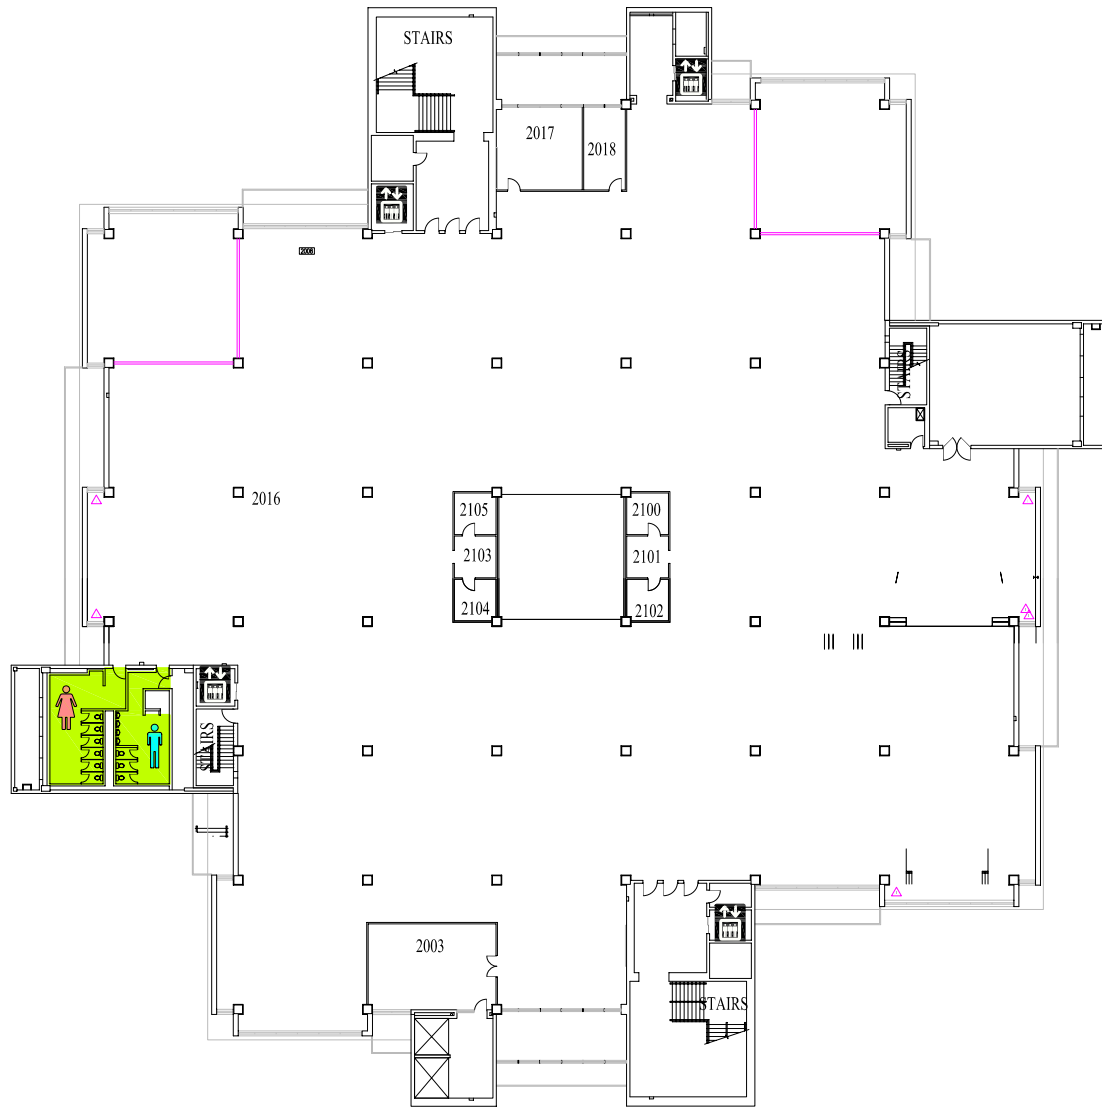

EMERGENCY STORM SHELTERS

In event of a Tornado Warning everyone should go to a Lower Level **PRIMARY SHELTER**

In event you can not get to a Primary Shelter go to a **SECONDARY STORM SHELTER**

located on 1st, 2nd, & 3rd floors

LOVEJOY LIBRARY

Second Floor