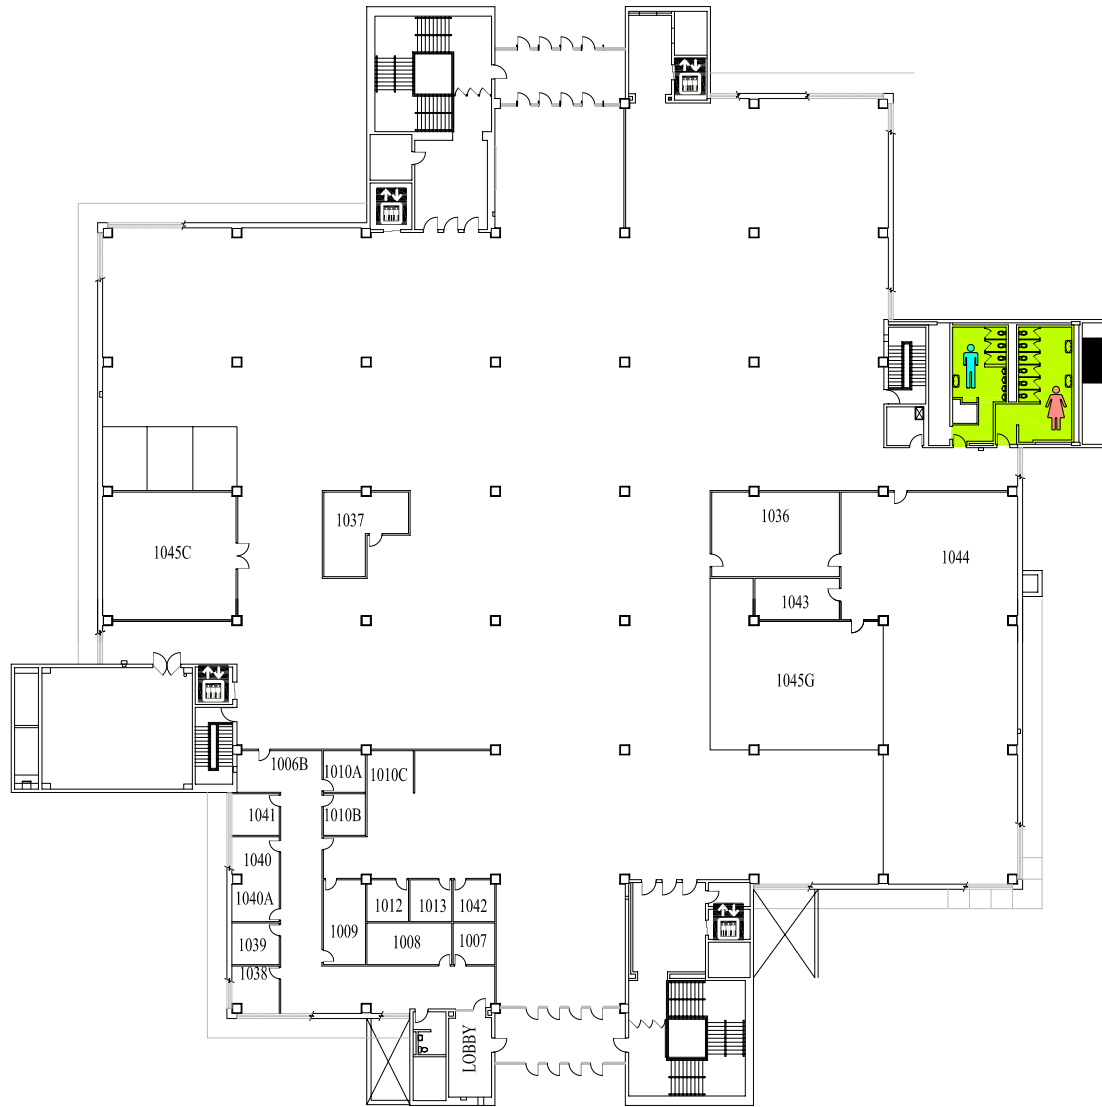

# EMERGENCY STORM SHELTERS

In event of a Tornado Warning everyone should go to a Lower Level **PRIMARY SHELTER**

In event you can not get to a Primary Shelter go to a **SECONDARY STORM SHELTER**

located on 1st, 2nd, & 3rd floors

### First Floor

0' 5' 10' 20' 30' 40' 50'-0"