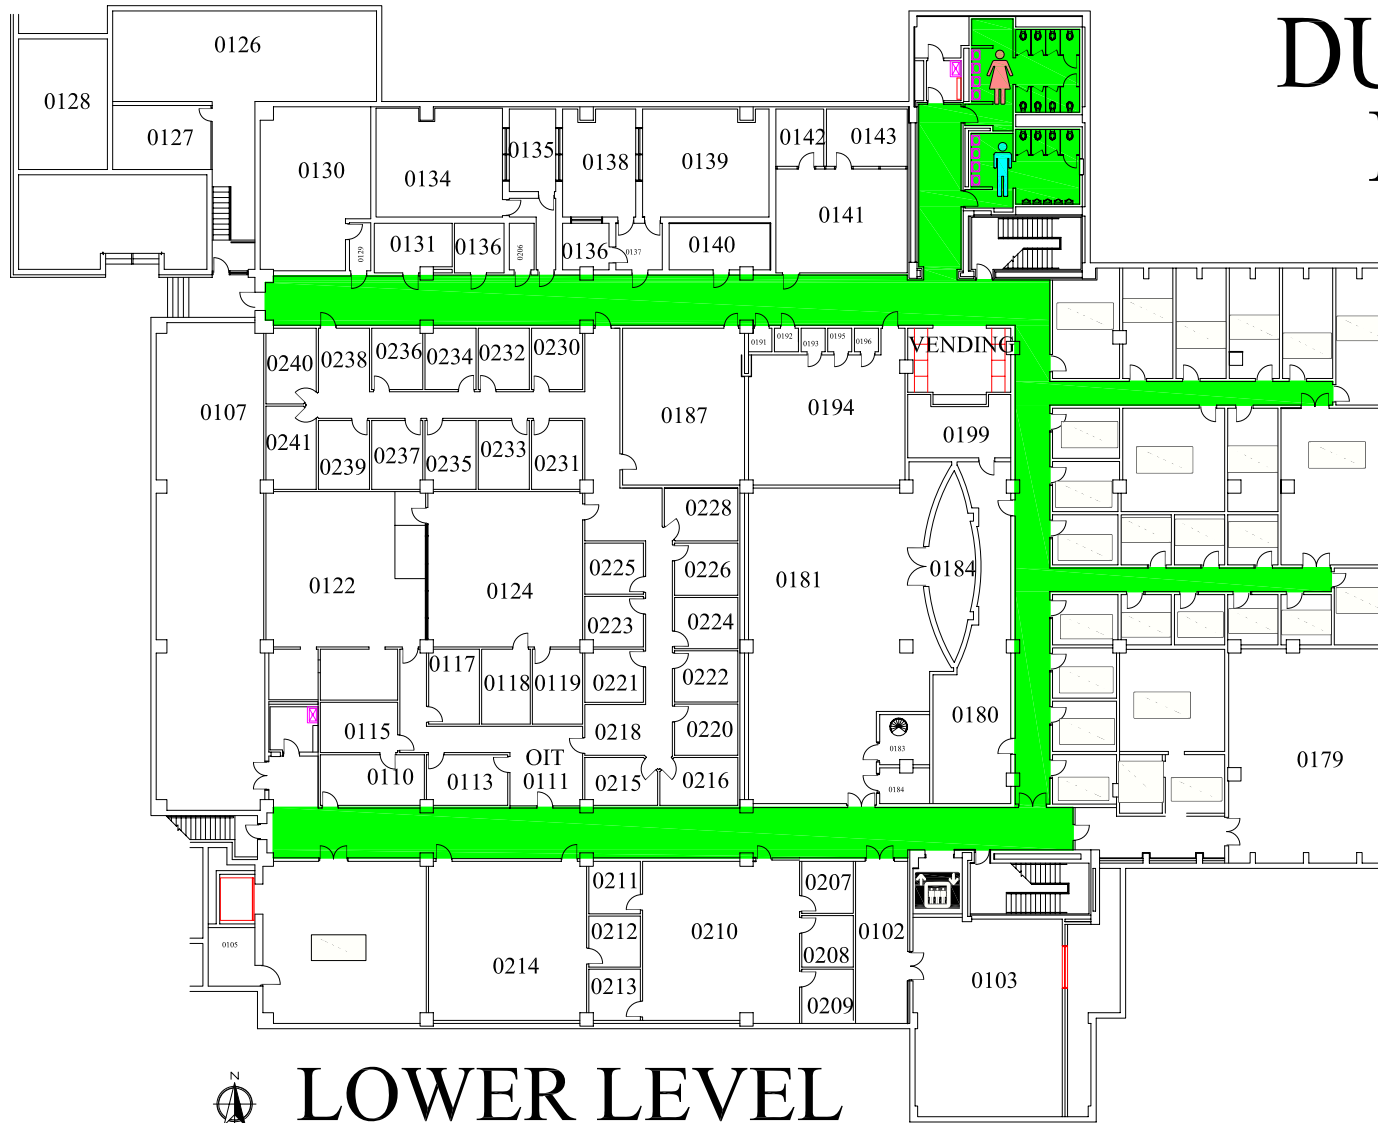

# EMERGENCY STORM SHELTERS

In event of a Tornado Warning everyone should go to a

**PRIMARY STORM SHELTERS**

located here on the lower level

## DUNHAM HALL

**LOWER LEVEL**