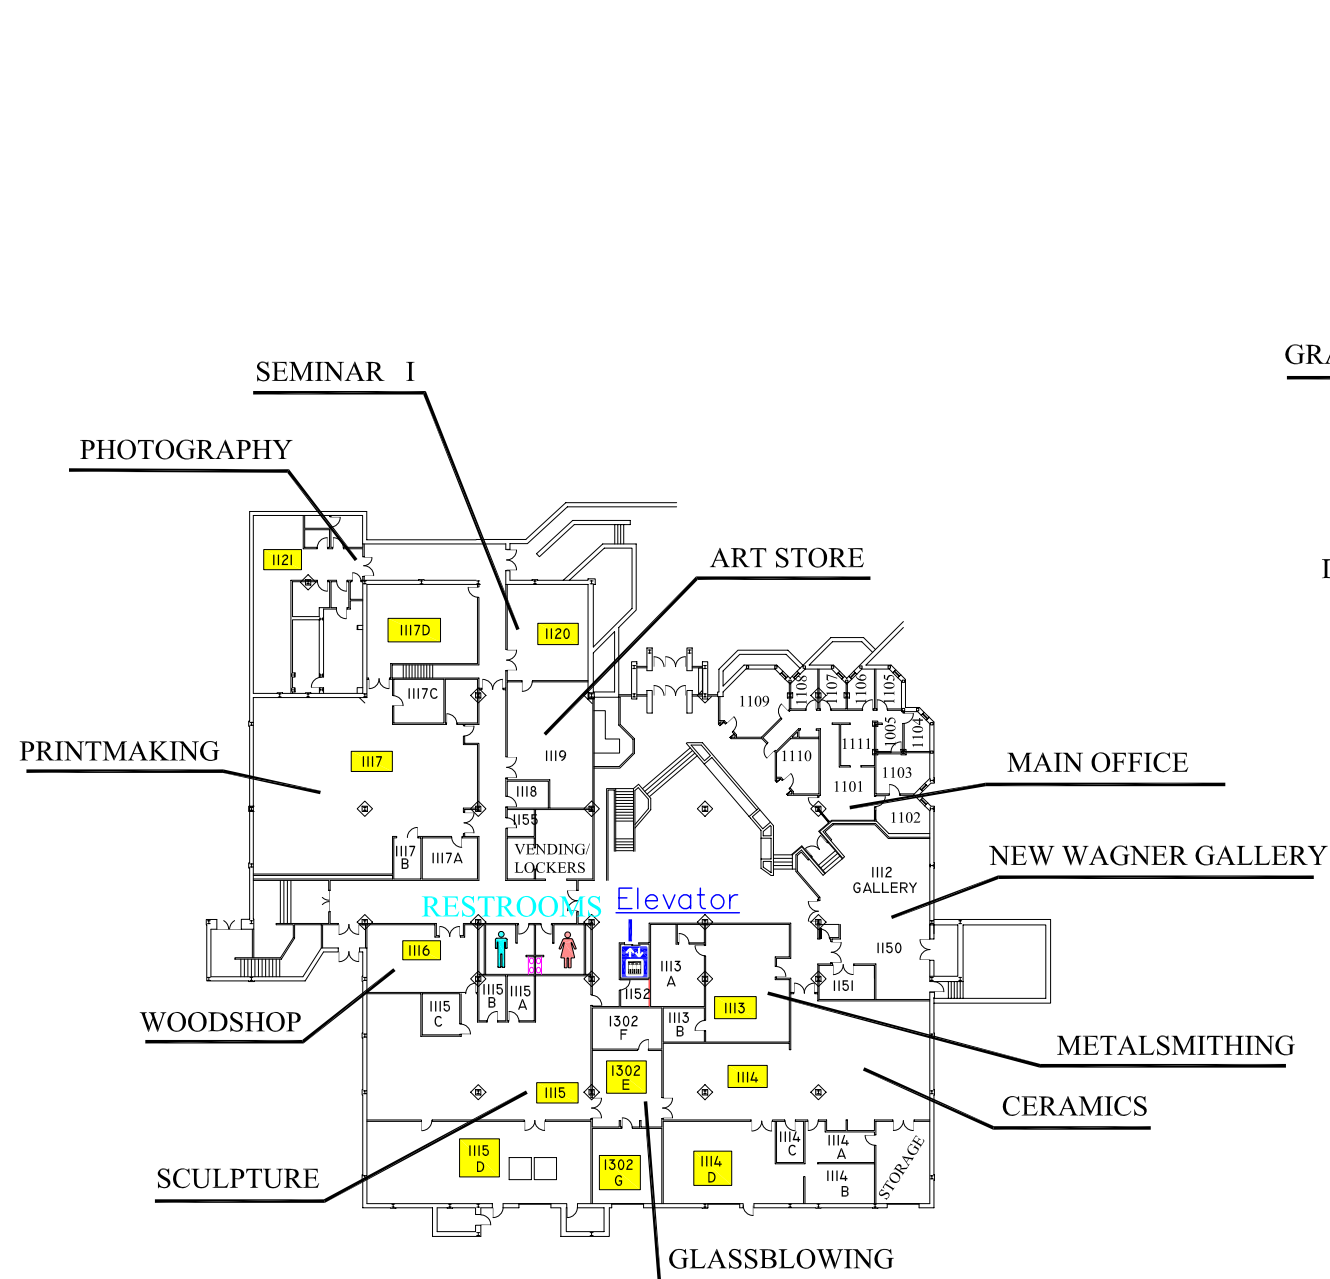

# DIRECTORY

1st FLOOR

2nd FLOOR

## 1st FLOOR OFFICES

ART STORE	1119
CERAMICS	1114
GLASSBLOWING	1302
MAIN OFFICE	1101
METALSMITHING	1113
NEW WAGNER GALLERY	1112
PHOTOGRAPHY	1121
PRINTMAKING	1117
SEMINAR I	1120
SCULPTURE	1115
WOODSHOP	1116

## 2nd FLOOR OFFICES

DESIGN STUDIO	2102
DIGITAL IMAGING	2103
DRAWING I	2105
DRAWING II	2106
GRAPHIC DESIGN	2101
PAINTING	2108
TEXTILES	2104