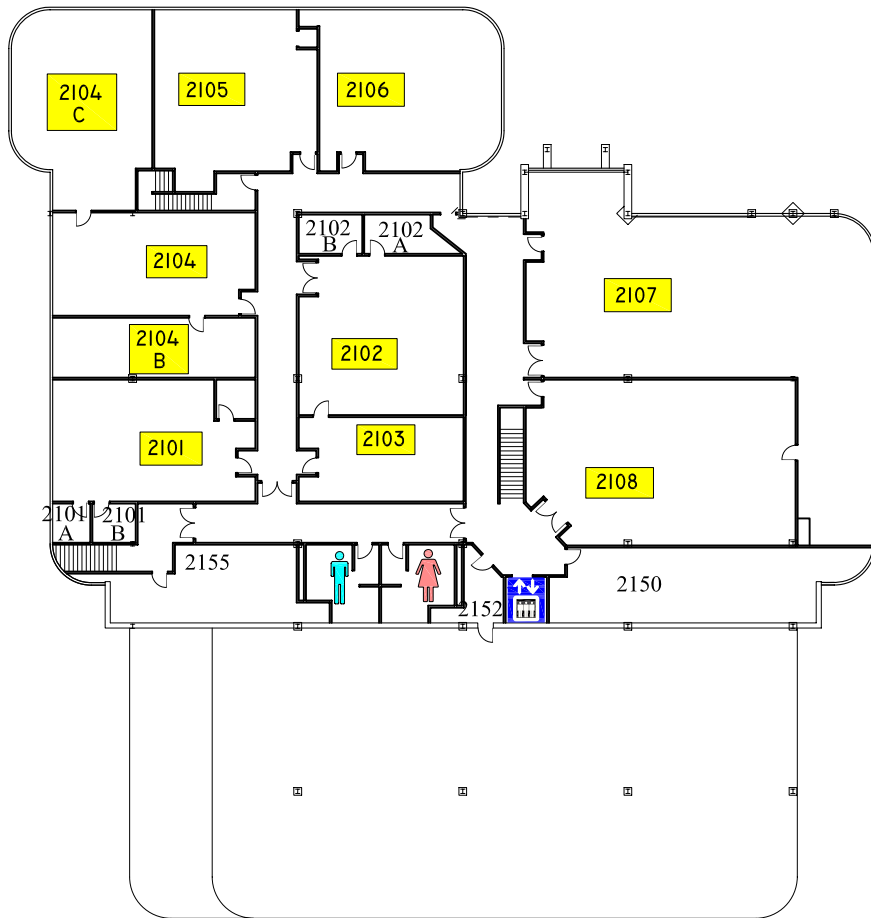

ART & DESIGN BUILDING

2nd FLOOR

- | | |
|-----------------|-----------|
| Design Studio | Room 2102 |
| Digital Imaging | Room 2103 |
| Drawing I | Room 2105 |
| Drawing II | Room 2106 |
| Graphic Design | Room 2101 |
| Painting | Room 2108 |
| Textiles | Room 2104 |