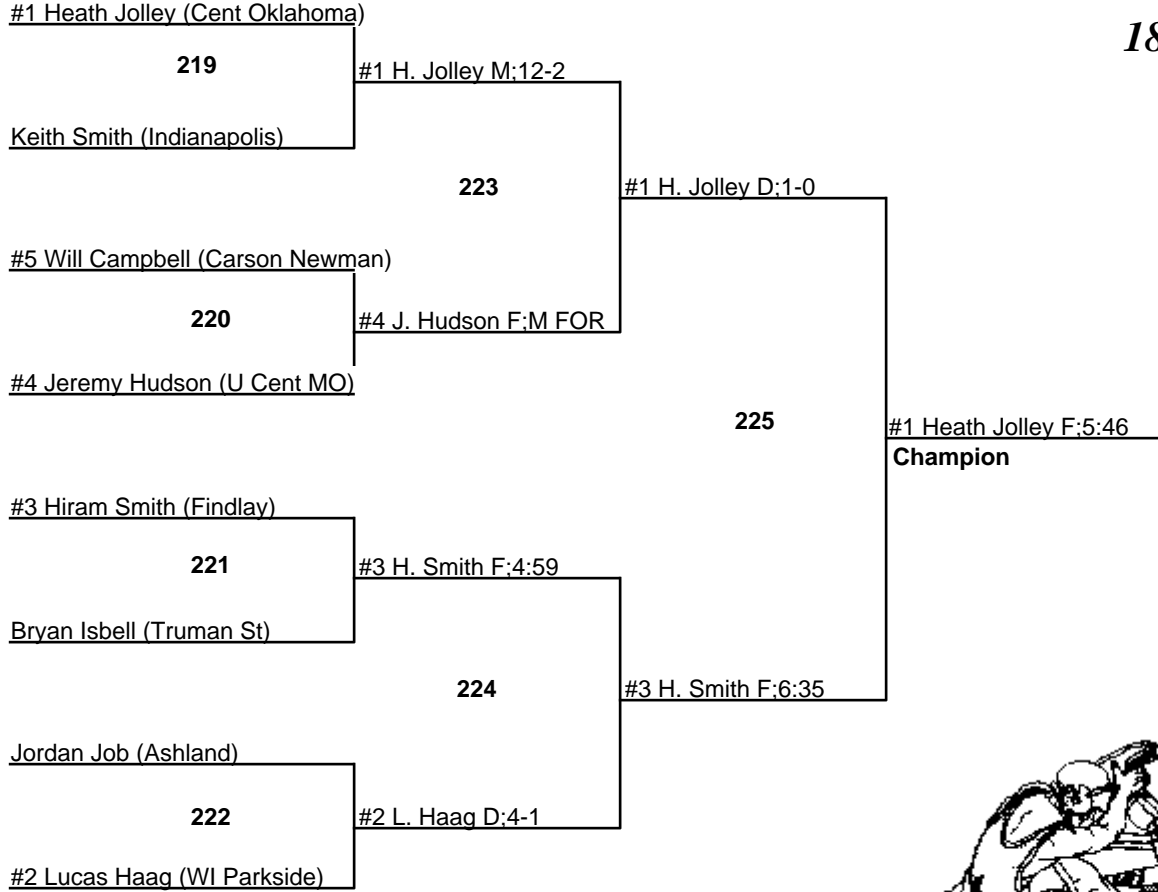

NCAA Division II Midwest Regional

1 March 2008

184