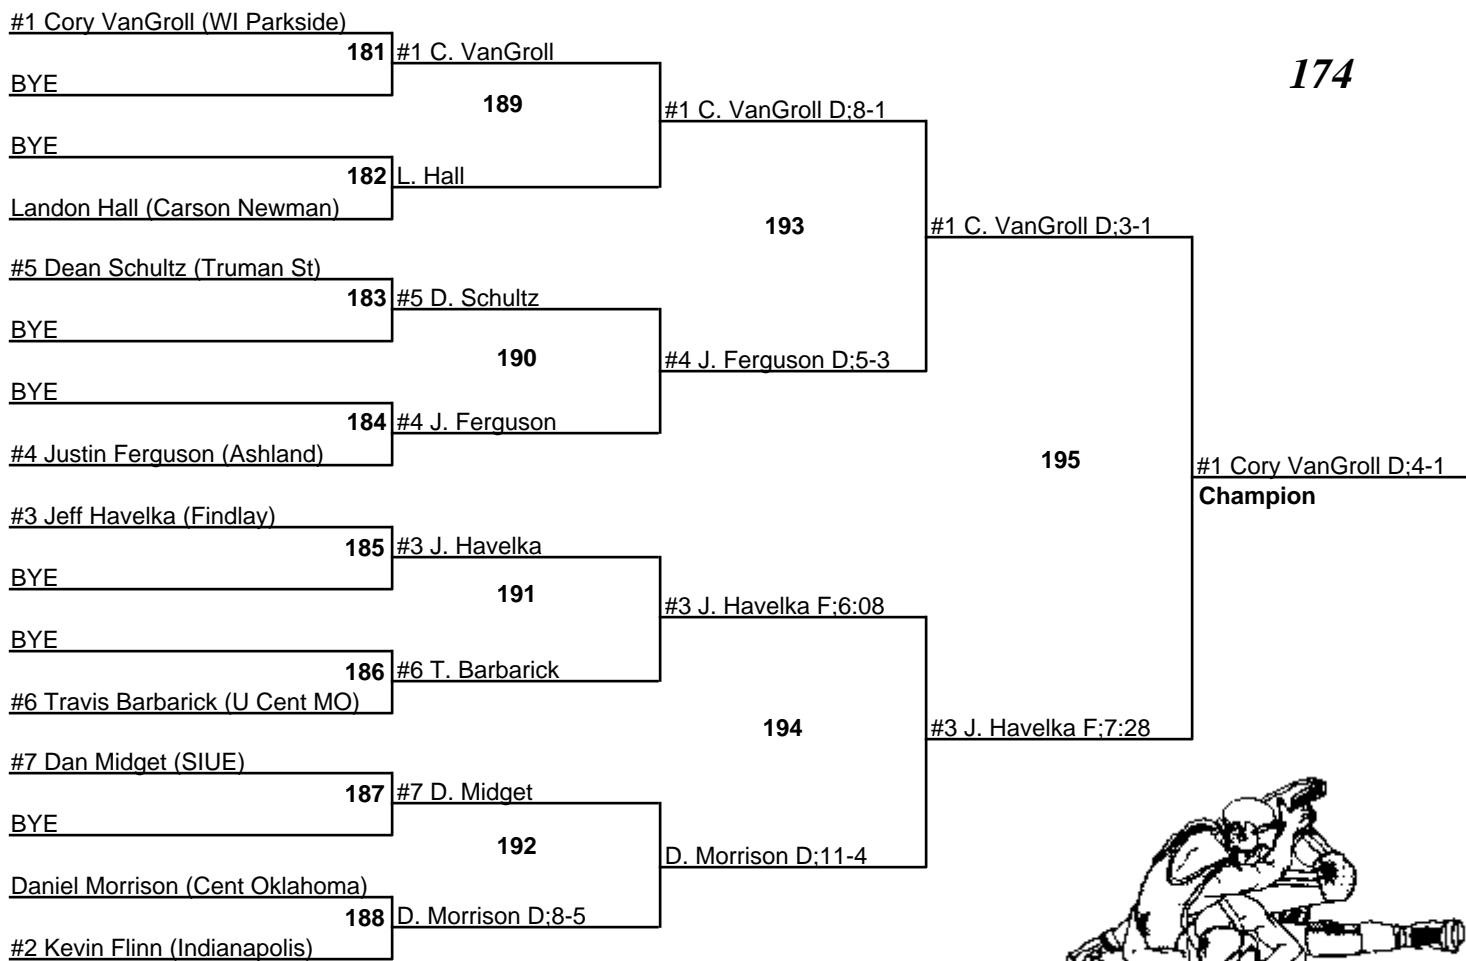

NCAA Division II Midwest Regional

1 March 2008

174