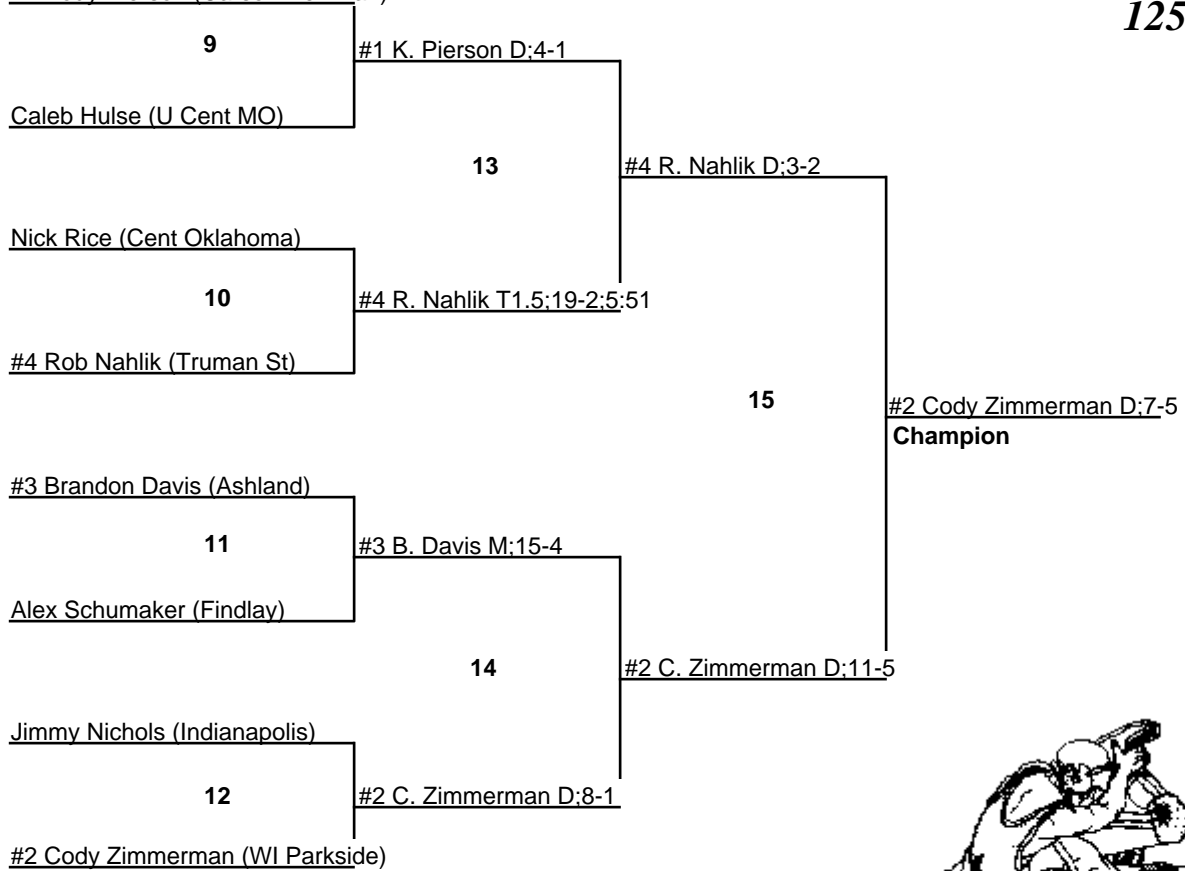

NCAA Division II Midwest Regional

1 March 2008

125

#1 Kody Pierson (Carson Newman)

Caleb Hulse (U Cent MO)

Loser of 9

24

C. Hulse D;11-5

Nick Rice (Cent Oklahoma)

Loser of 10

26

C. Hulse D;3-2;TB2

#3 Brandon Davis (Ashland)

Loser of 14

28

Caleb Hulse D;3-2

Third Place

#1 Kody Pierson (Carson Newman)

Loser of 13

#1 K. Pierson D;8-3

Alex Schumaker (Findlay)

Loser of 11

27

J. Nichols D;3-0

25

Jimmy Nichols (Indianapolis)

Loser of 12

#3 B. Davis

Loser of 26

29

#3 Brandon Davis D;6-3

Fifth Place

J. Nichols

Loser of 27