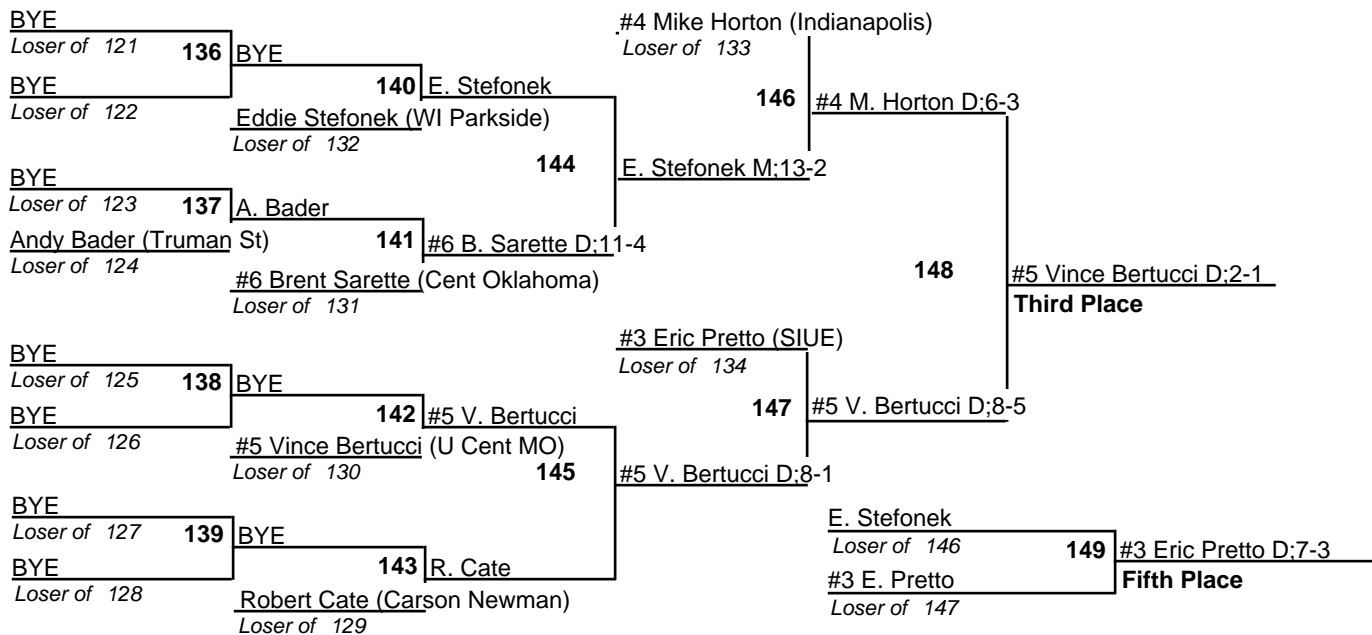

#4 Chad Woods F:6:32
Third Place

Grant Baker F:M FOR
Fifth Place

NCAA Division II Midwest Regional

1 March 2008

157

NCAA Division II Midwest Regional

1 March 2008

#1 Kyle Becker (WI Parkside)