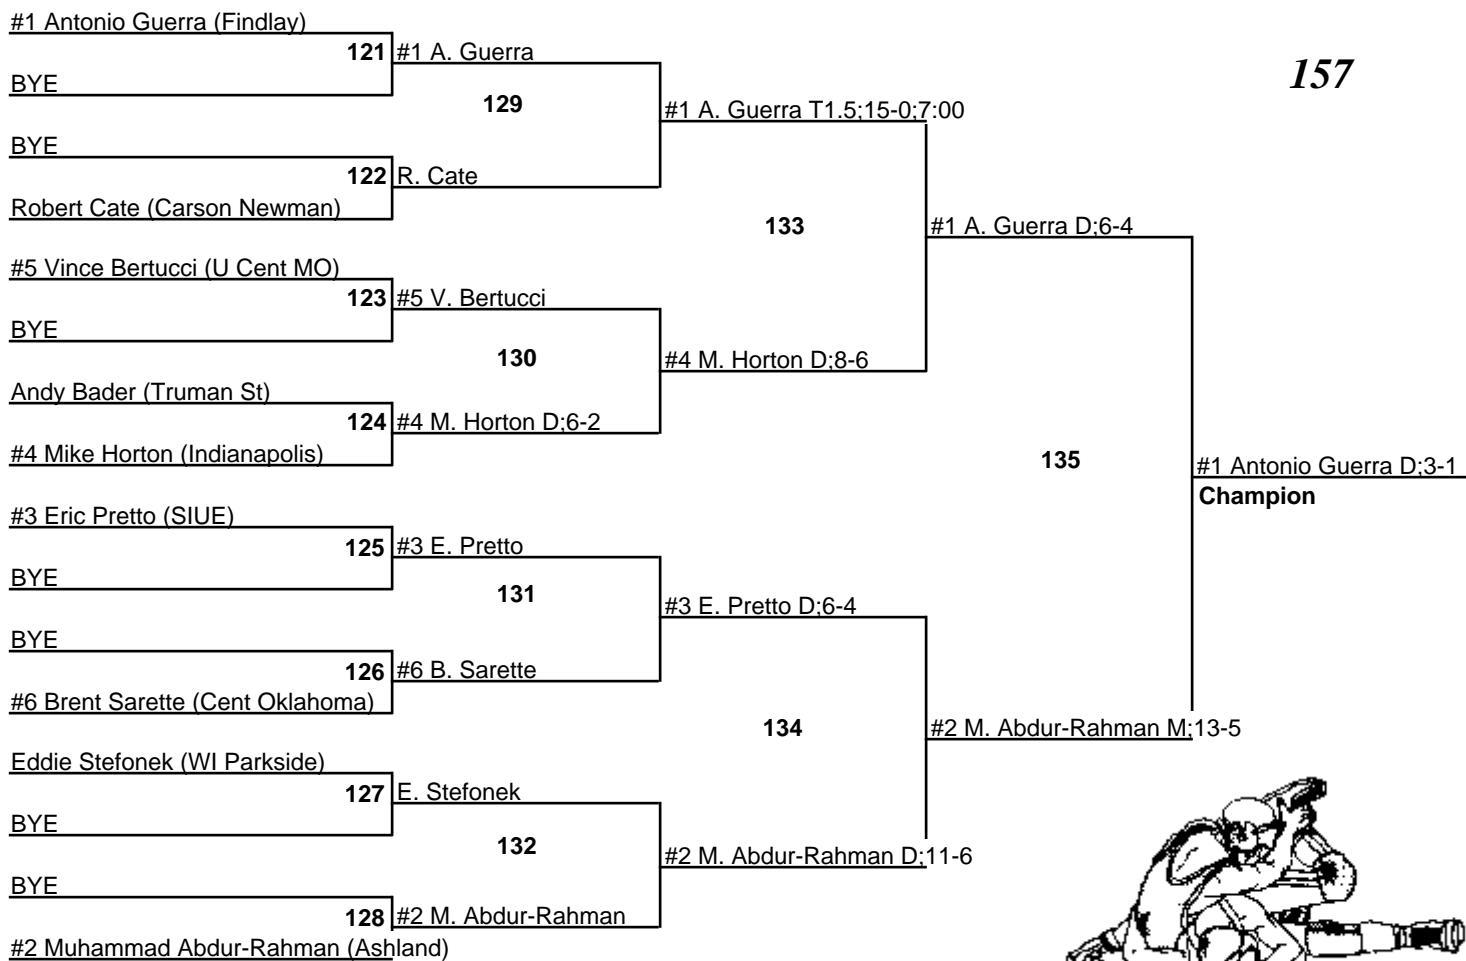

NCAA Division II Midwest Regional

1 March 2008

157