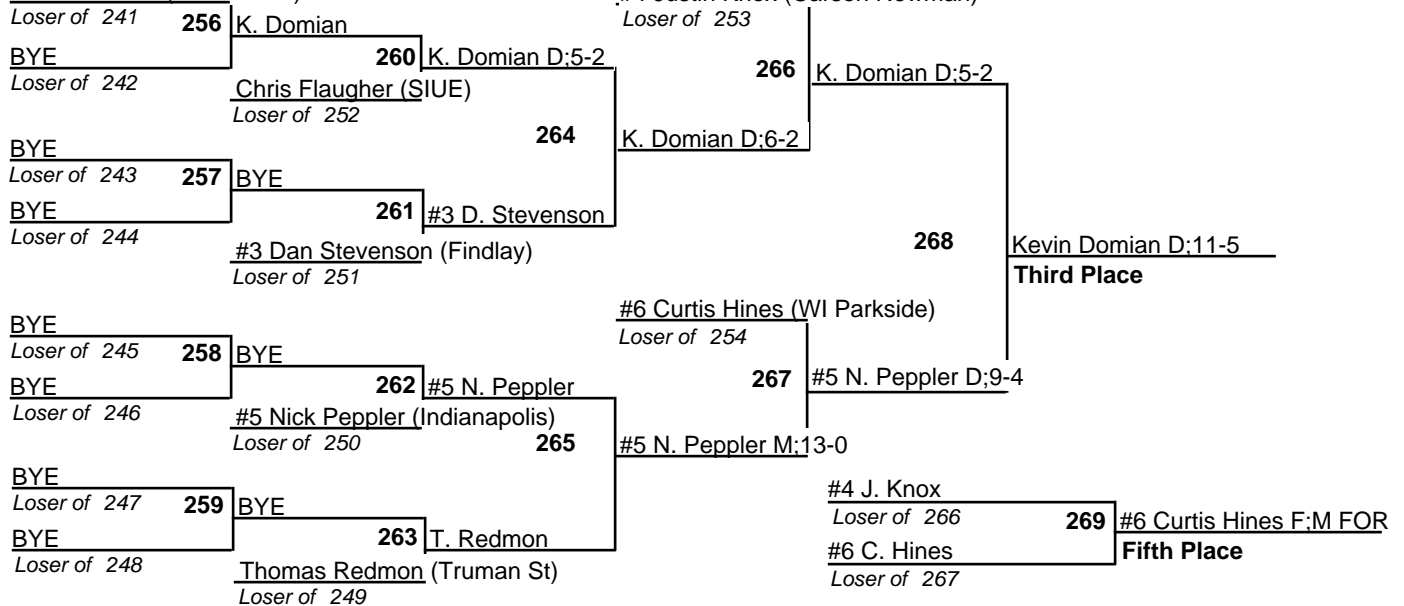

1 March 2008

#1 Josh Ohi (Ashland)

197

Kevin Domian (U Cent MO)

NCAA Division II Midwest Regional

1 March 2008