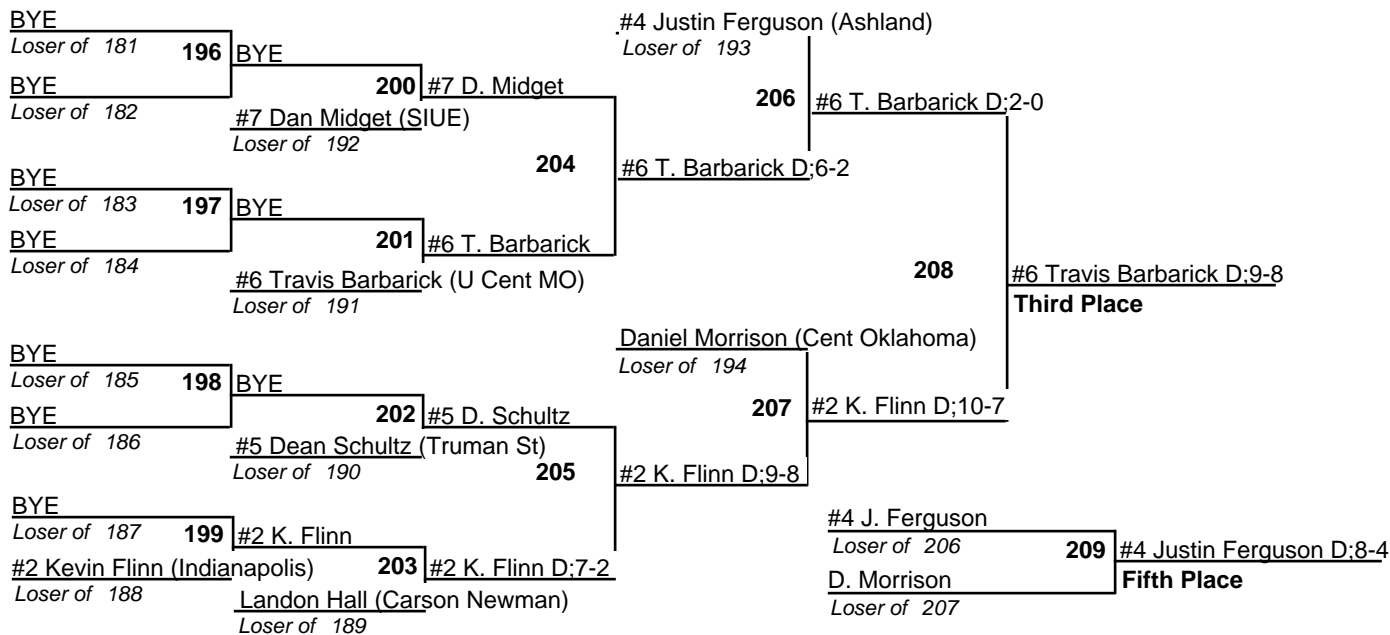

NCAA Division II Midwest Regional

1 March 2008

174