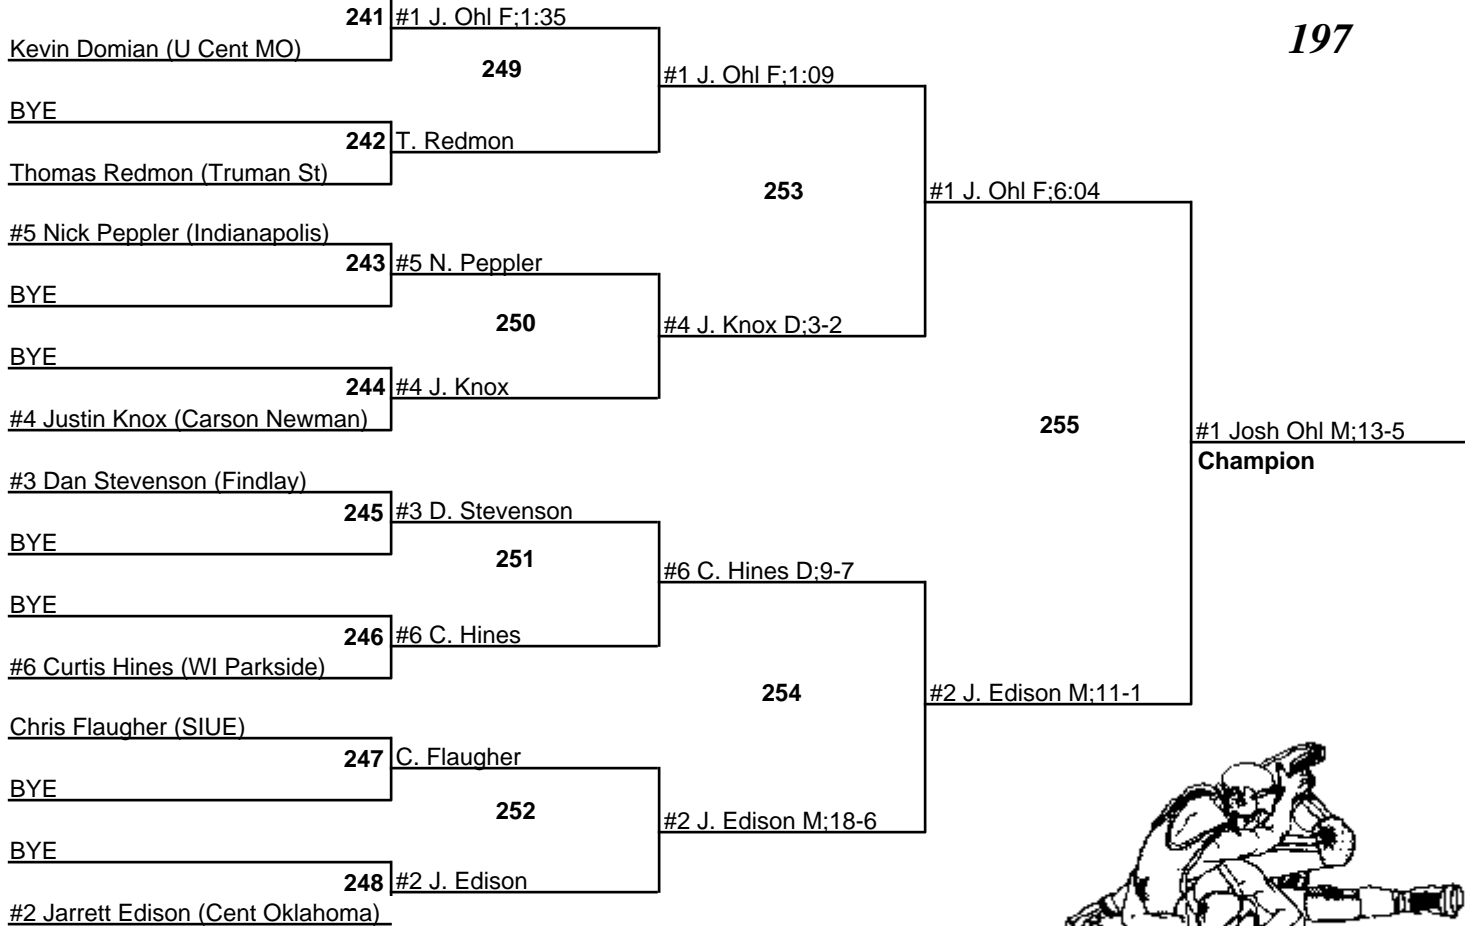

1 March 2008

#1 Josh Ohi (Ashland)

197

Kevin Domian (U Cent MO)

NCAA Division II Midwest Regional

1 March 2008