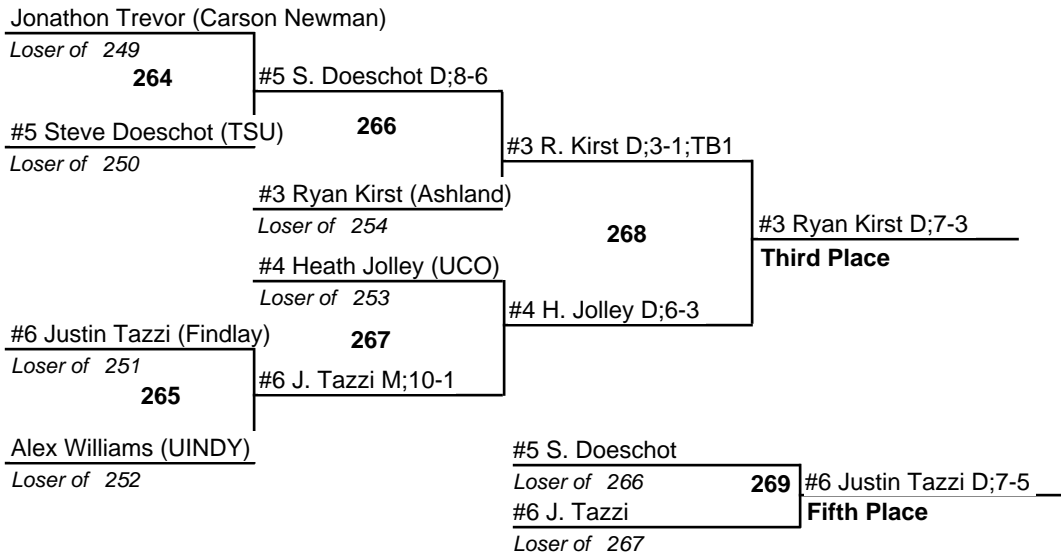

NCAA Div. II Midwest Regional

25 February 2006

197

#1 Plamen Paskalev (CMSU) [11-0]