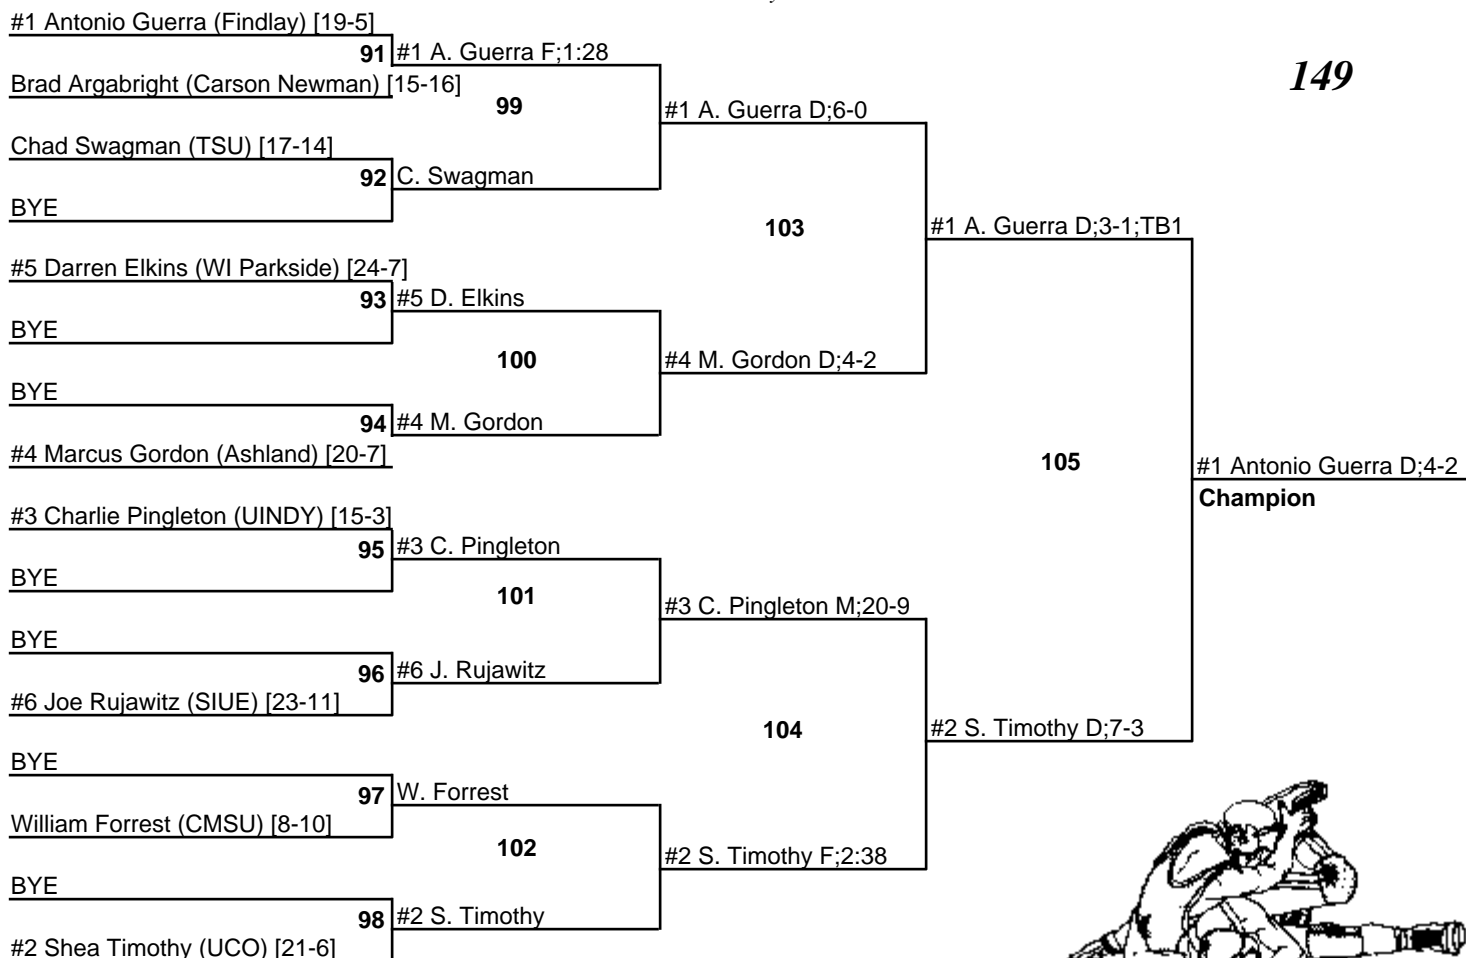

NCAA Div. II Midwest Regional

25 February 2006

149