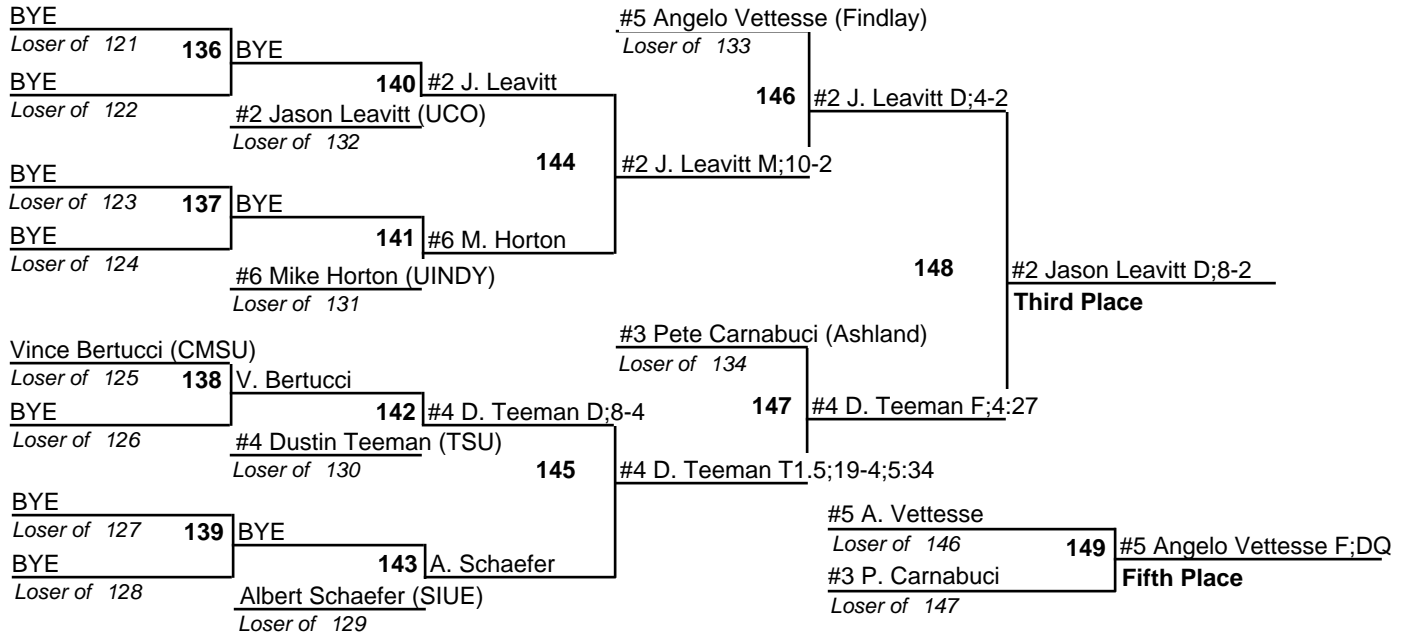

# NCAA Div. II Midwest Regional

25 February 2006

149

# NCAA Div. II Midwest Regional

25 February 2006

157