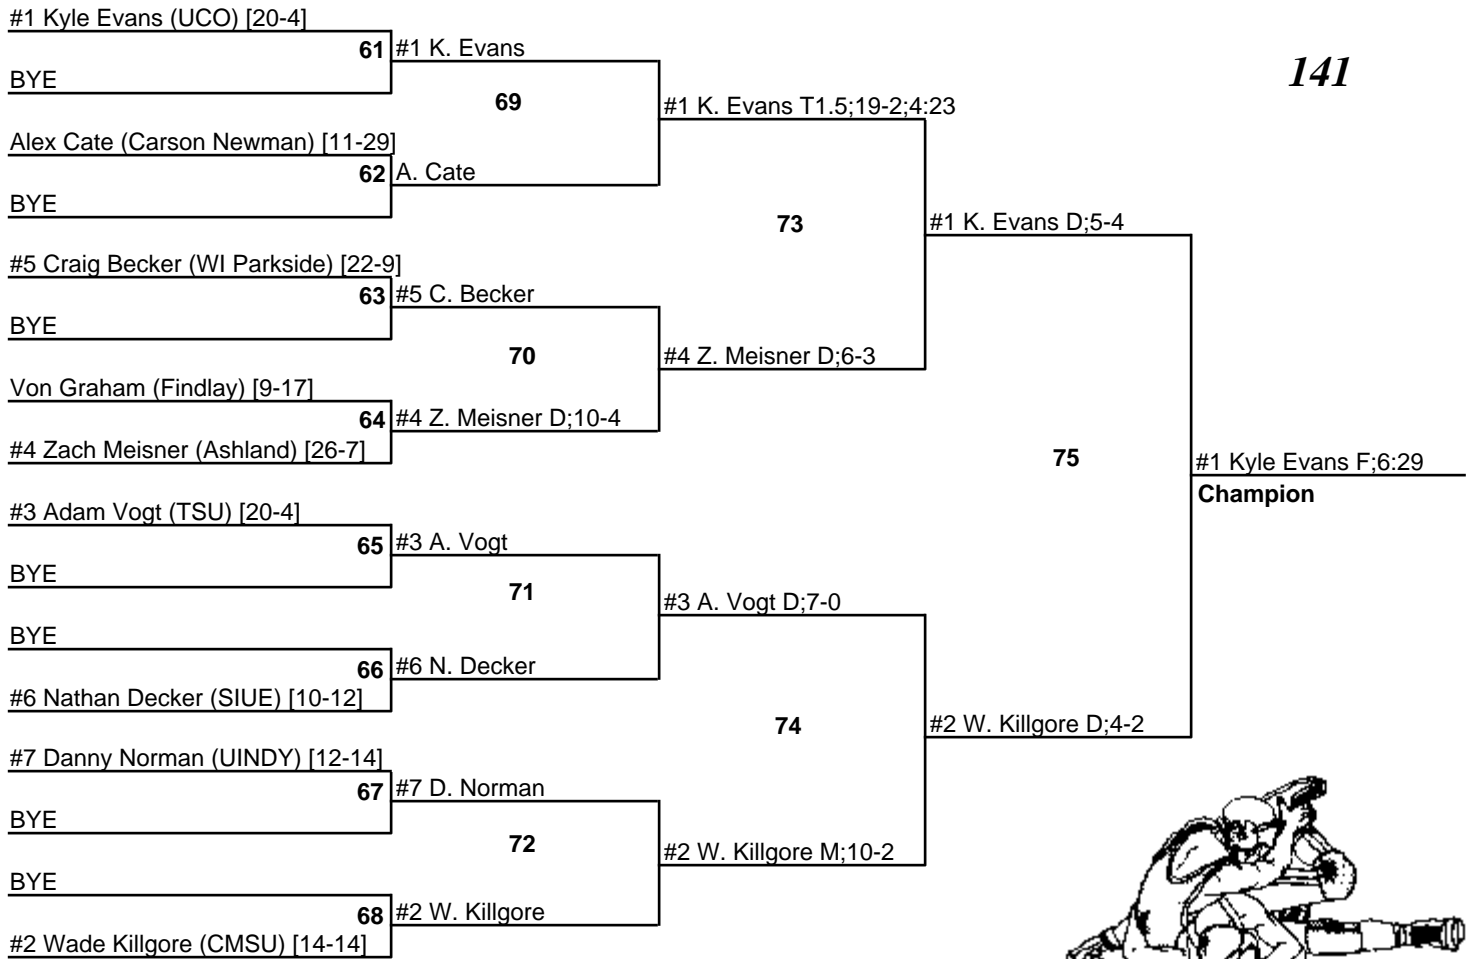

NCAA Div. II Midwest Regional

25 February 2006

141