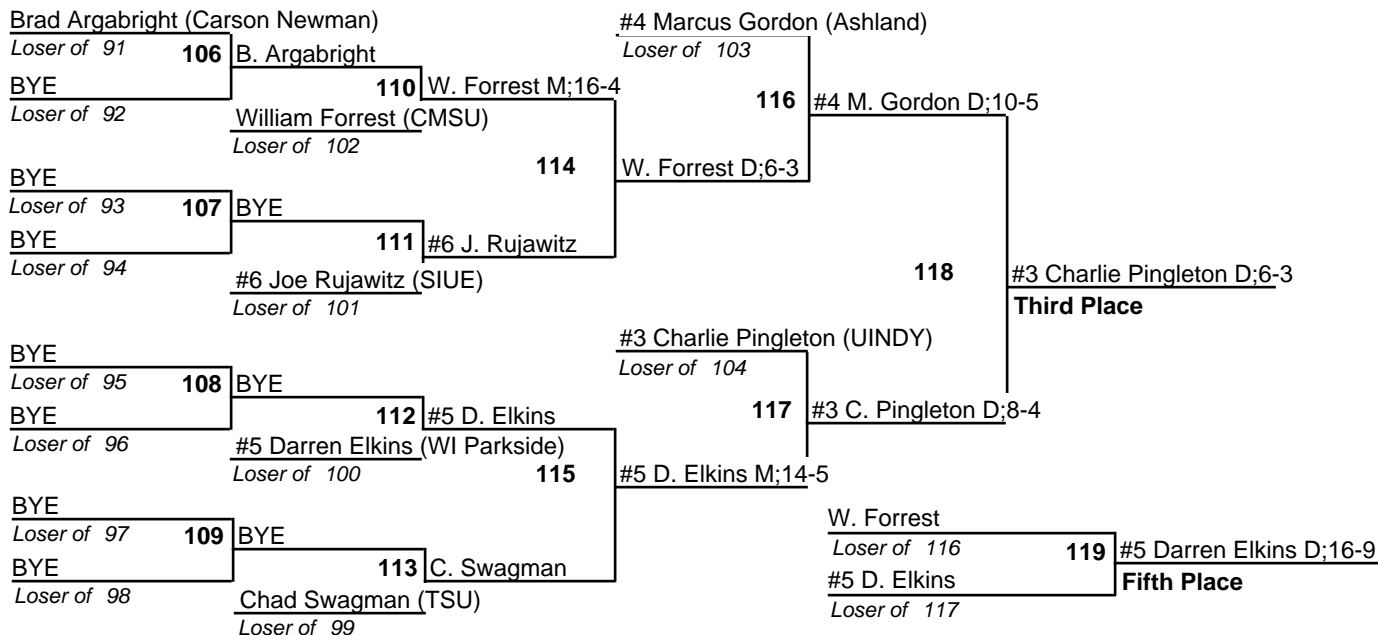

NCAA Div. II Midwest Regional

25 February 2006

149