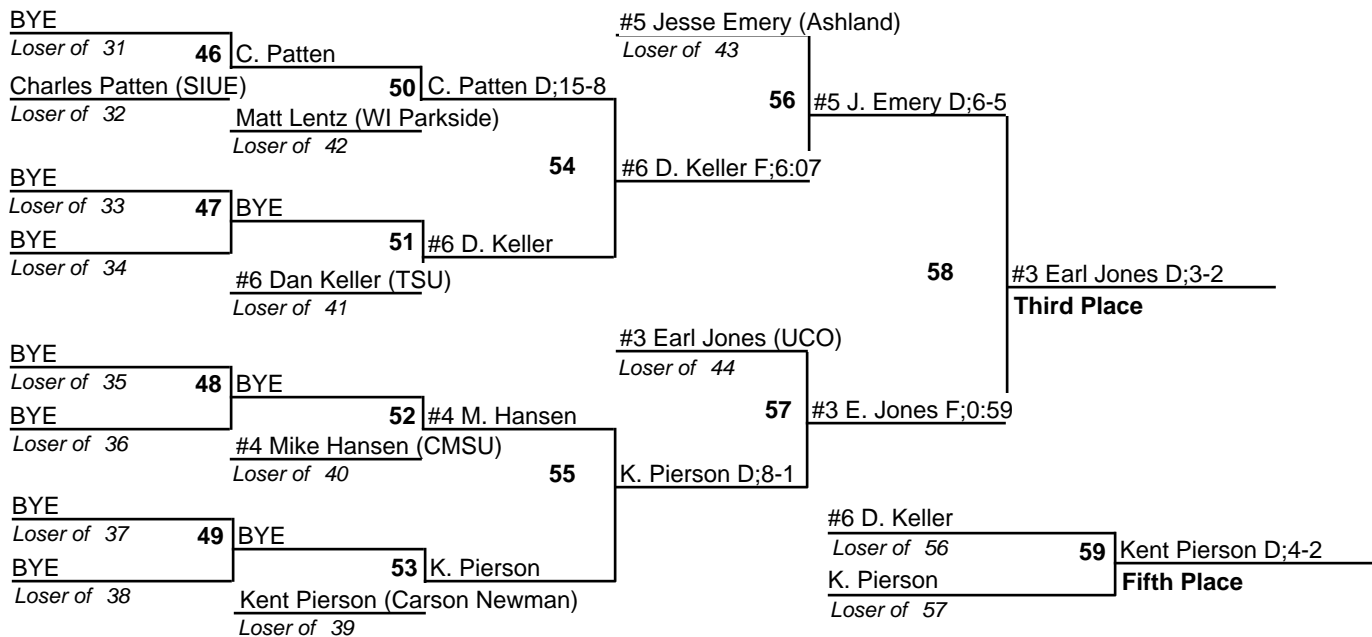

# NCAA Div. II Midwest Regional

25 February 2006

125

#1 Shane Caruthers (UCO) [13-10]

# NCAA Div. II Midwest Regional

25 February 2006

133