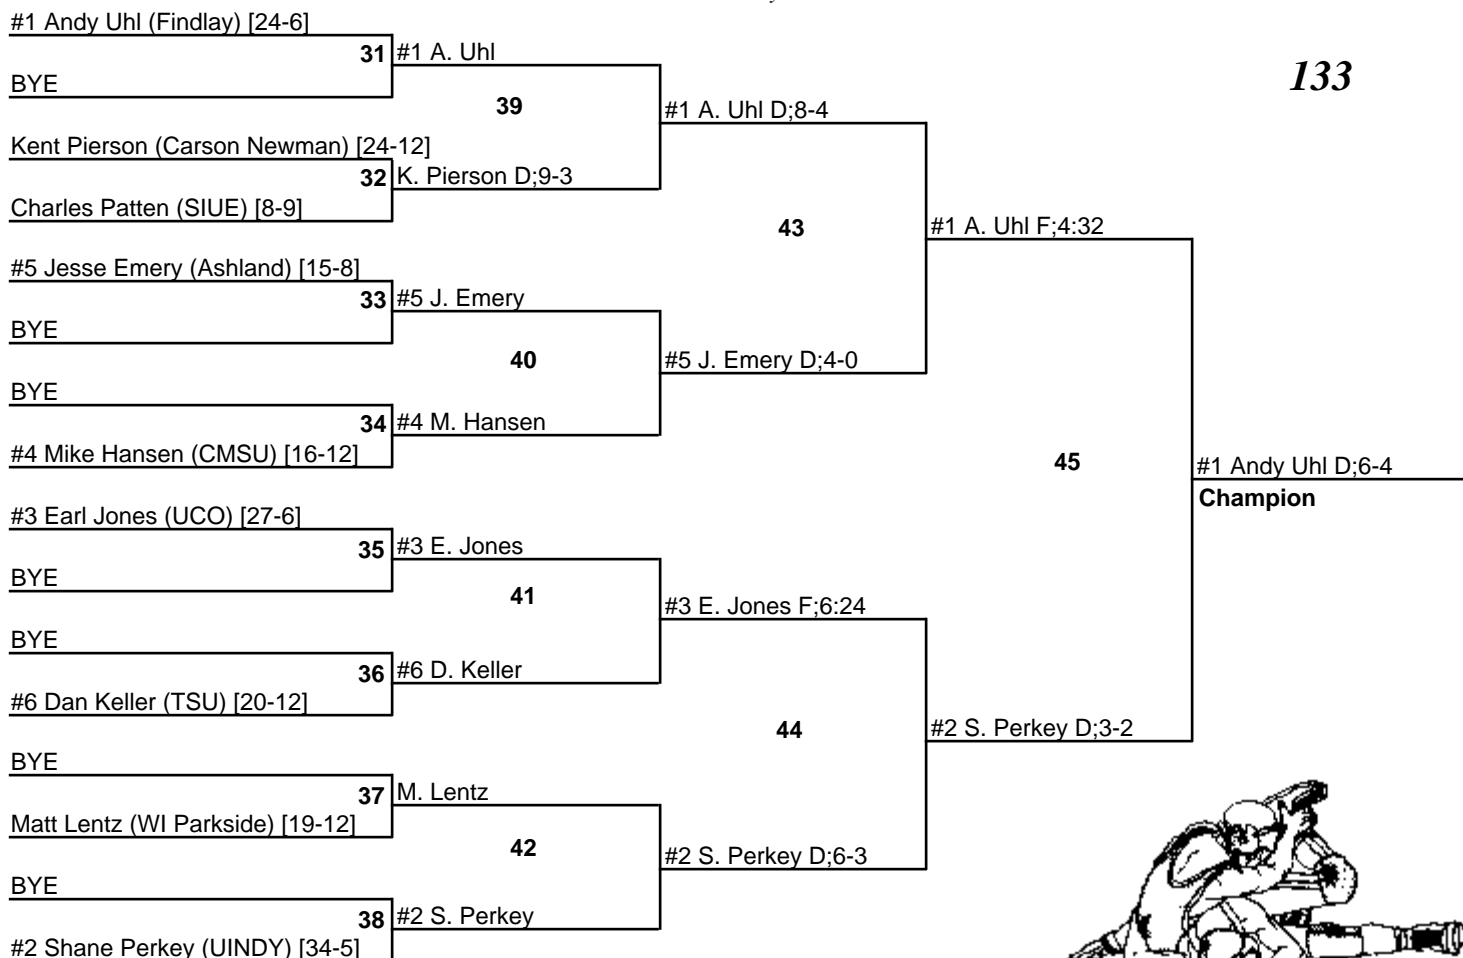

NCAA Div. II Midwest Regional

25 February 2006

133