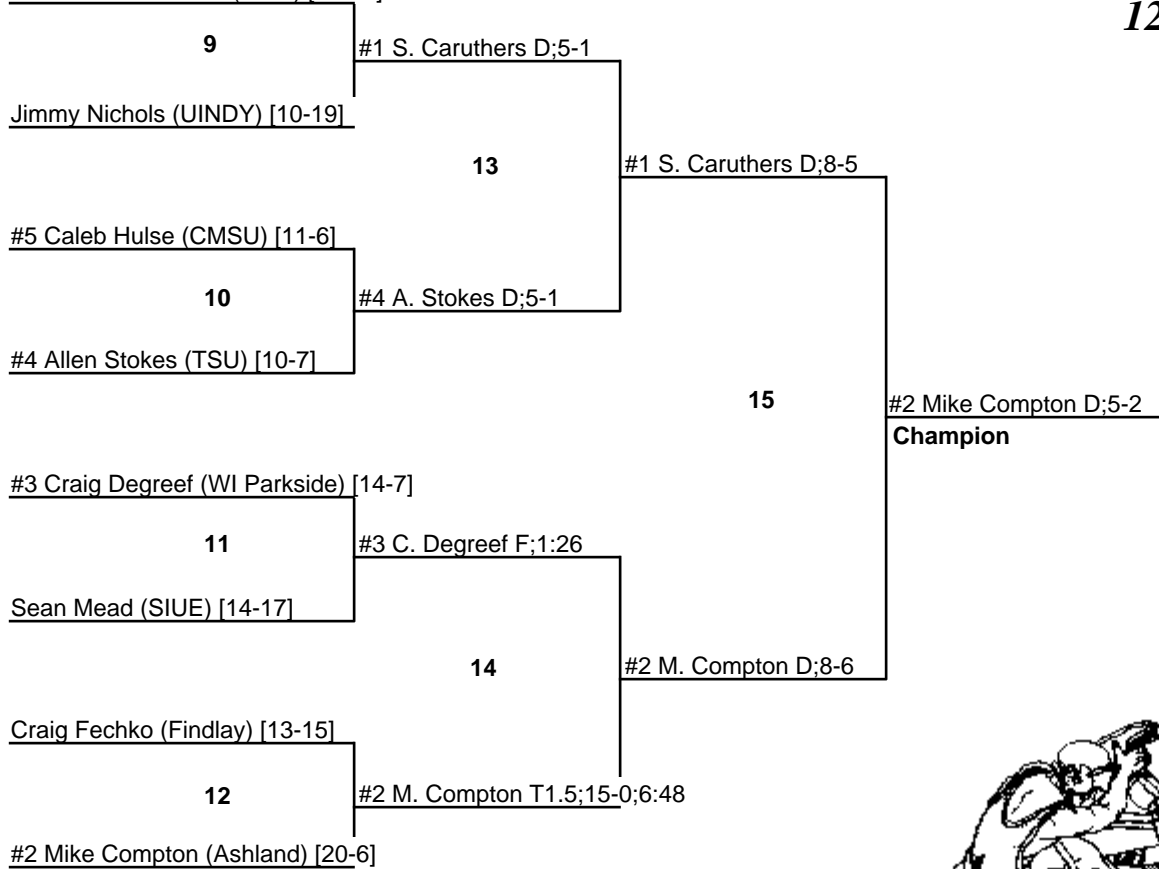

# NCAA Div. II Midwest Regional

25 February 2006

125

#1 Shane Caruthers (UCO) [13-10]