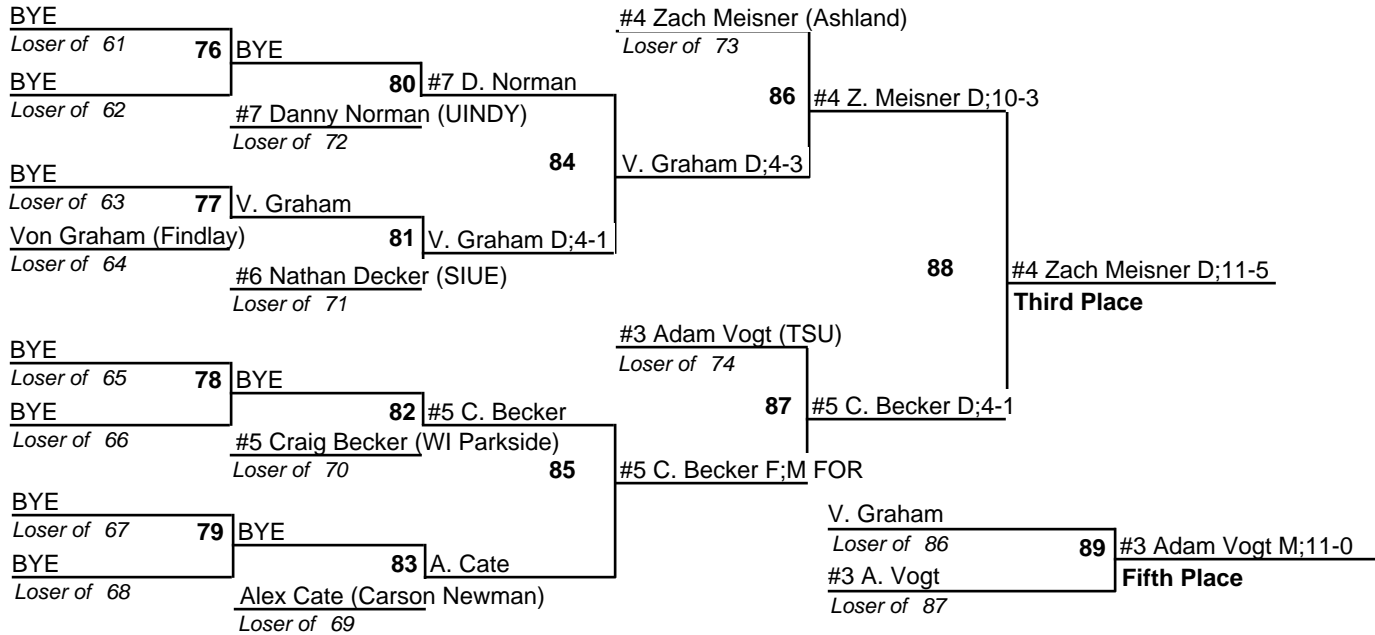

# NCAA Div. II Midwest Regional

25 February 2006

125

#1 Shane Caruthers (UCO) [13-10]

# NCAA Div. II Midwest Regional

25 February 2006

133

# NCAA Div. II Midwest Regional

25 February 2006

141