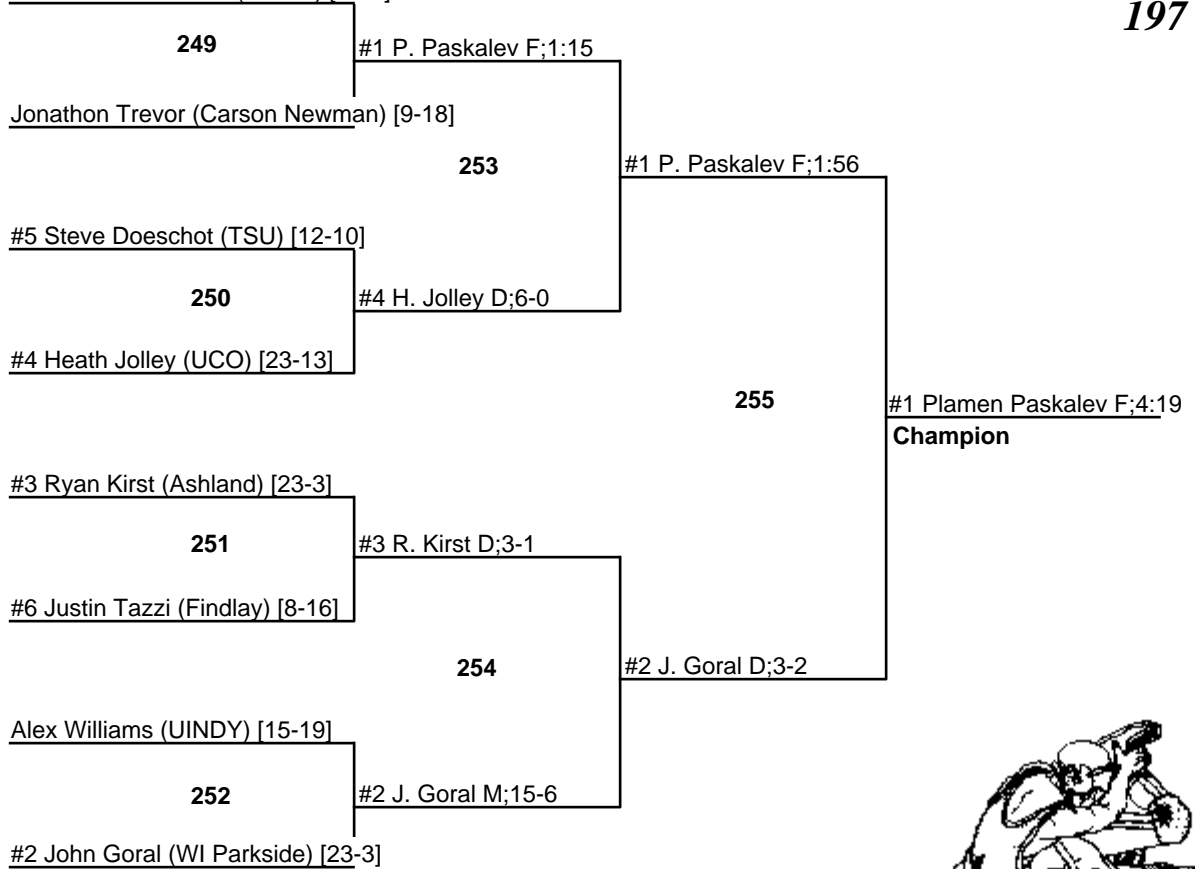

NCAA Div. II Midwest Regional

25 February 2006

197

#1 Plamen Paskalev (CMSU) [11-0]