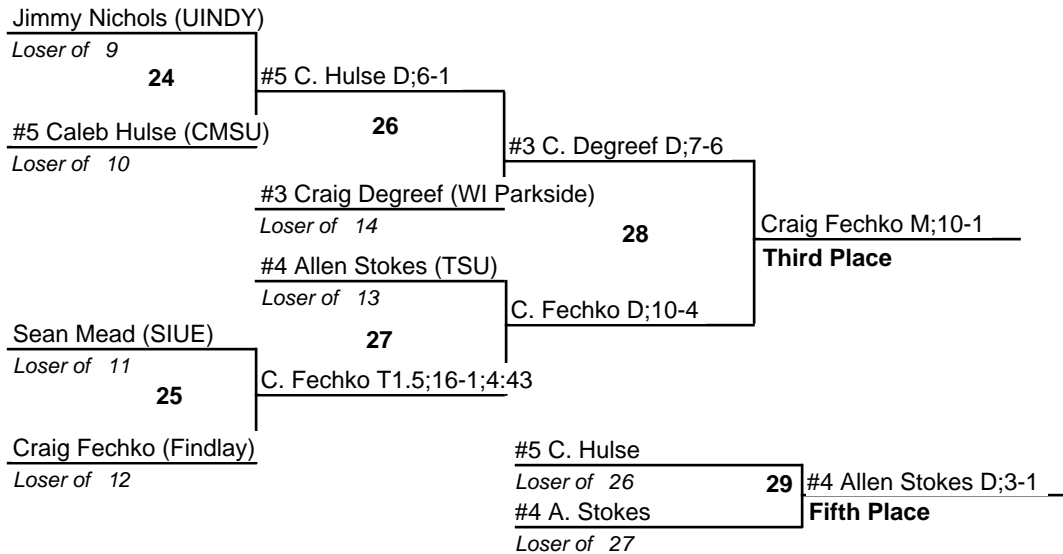

# NCAA Div. II Midwest Regional

25 February 2006

125

#1 Shane Caruthers (UCO) [13-10]

# NCAA Div. II Midwest Regional

25 February 2006

133