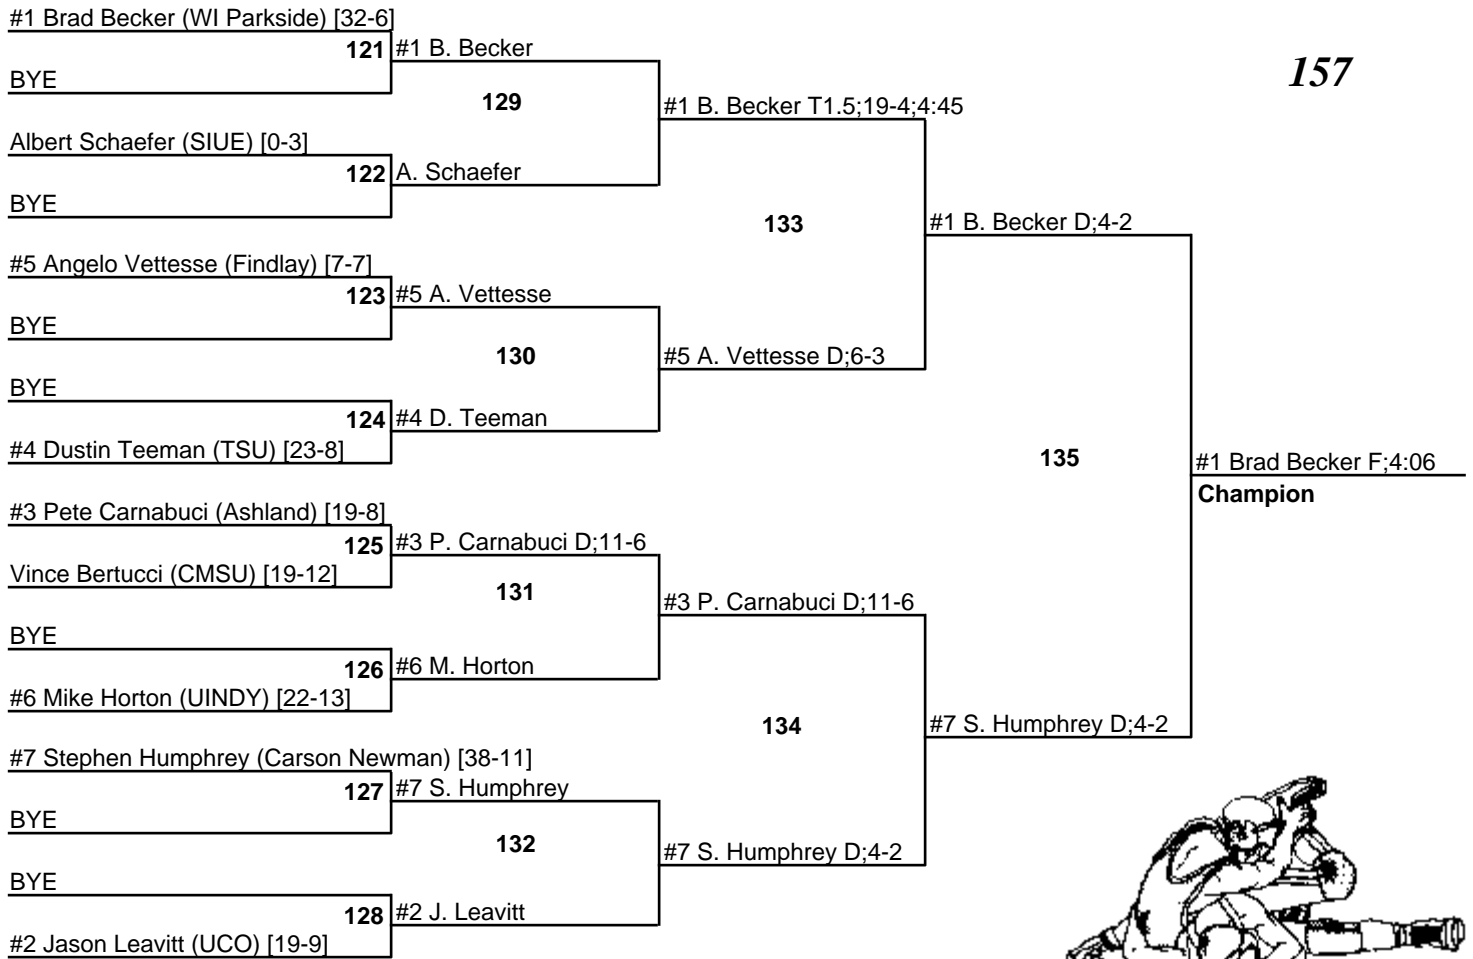

NCAA Div. II Midwest Regional

25 February 2006

157