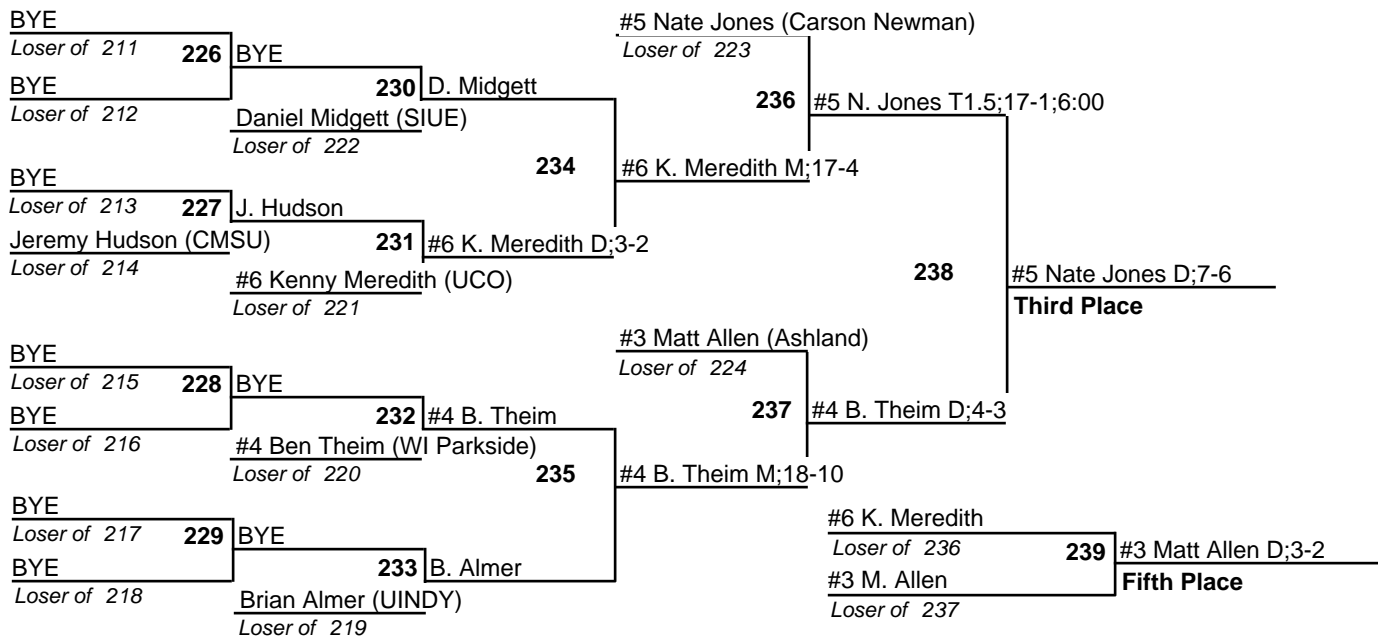

NCAA Div. II Midwest Regional

25 February 2006

184