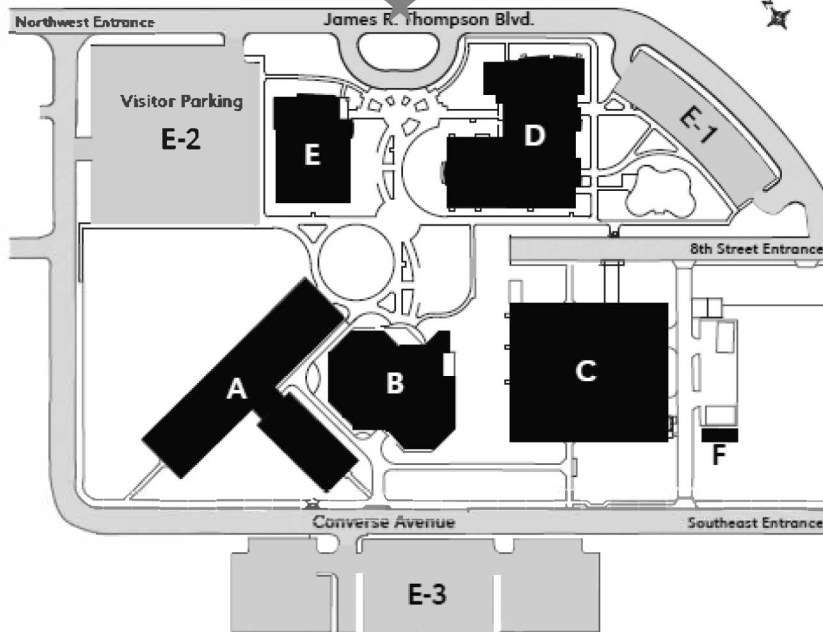

Key to Campus

- A - Building A
- B - Building B
- C - Building C
- D - Building D
- E - Building E
- F - Building F

**Enter Here when walking
from the 5TH & MISSOURI
METROLINK STATION**

Key to Parking

Parking Lot	Parking Lot Description
E-1	Registered Vehicles
E-2	Visitor Parking (2 hour limit)
E-3	Registered Vehicles

**Enter Here after
exiting Metro Bus
#2 [Cahokia]
SOUTHBOUND at
Stop #:12564
S 8TH ST @
CONVERSE AVE**